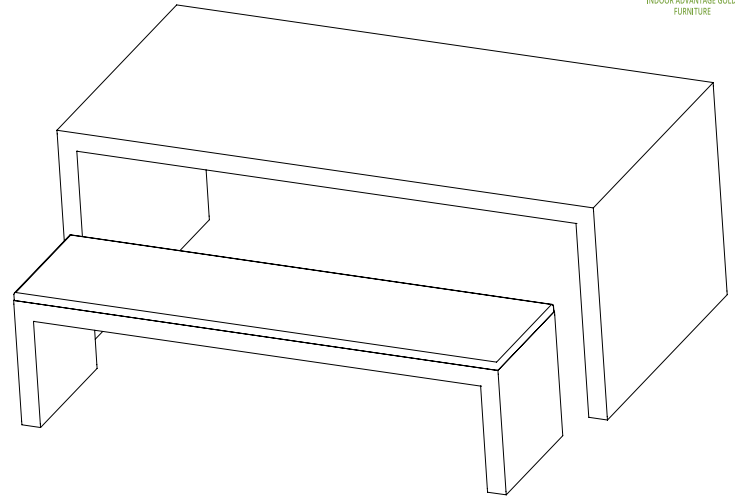

## Community Table and Bench

Model No: BM.CO.TB.XXXXXX-XXXX, BM.CO.B.XXXXXX-XXXX-FABRIC,  
BM.CO.MP.5512-XXXX, BM.CO.MP.5512-XXXX

### TABLE FRAME

Table legs and top surface all constructed of interlocking pieces of .75" and .5" particleboard. Top surface and legs are 2.5" thick all around. Post formed laminate covers all exposed surfaces. Tables come in a variety of heights, widths, and depths.

### GLIDES

Table and bench both come standard with height adjustable floor glides.

### OPTIONS / ACCESSORIES

Two piece modesty panels are constructed of 1" particleboard with laminate on both sides and matching edgeband. Panels are separated by a 2.5" space at the center of the table.