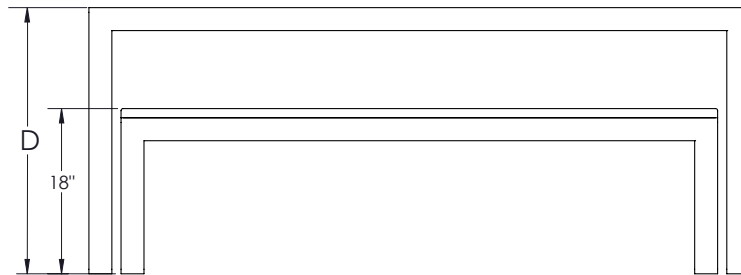

COMMUNITY TABLE AND BENCH