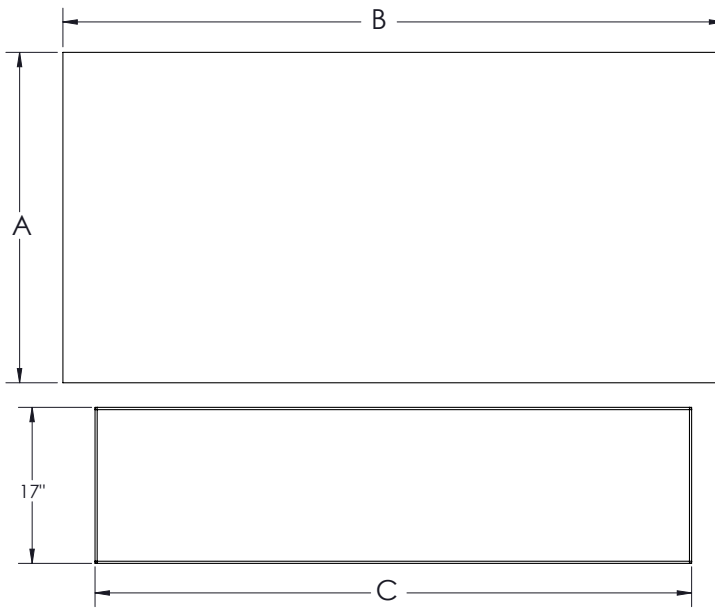

COMMUNITY TABLE AND BENCH