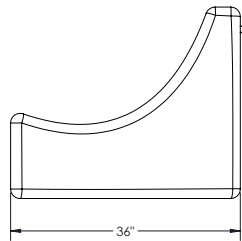

CHANA LOUNGE CHAIR