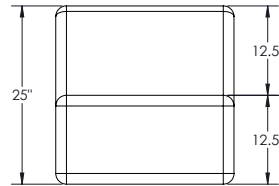

FAVA LOUNGE CHAIR

Base Model No.	Description	Dimensions	Weight (lb)
58585	Outdoor Square Ottoman	17"W x 17"D x 17"H	5
58586	Outdoor Round Ottoman	21"W x 21"D x 17"H	5
58587	Outdoor Rectangle Ottoman	26"W x 18"D x 14"H	7
58588	Outdoor Chana Lounge Chair	36"W x 28"D x 30"H	8
58589	Outdoor Fava Lounge Chair	26"W x 36"D x 28"H	8