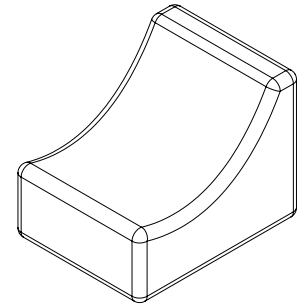

FAVA LOUNGE CHAIR

Base Model No.	Description	Dimensions	Weight (lb)
58585	Outdoor Square Ottoman	17"W x 17"D x 17"H	5
58586	Outdoor Round Ottoman	21"W x 21"D x 17"H	5
58587	Outdoor Rectangle Ottoman	26"W x 18"D x 14"H	7
58588	Outdoor Chana Lounge Chair	36"W x 28"D x 30"H	8
58589	Outdoor Fava Lounge Chair	26"W x 36"D x 28"H	8