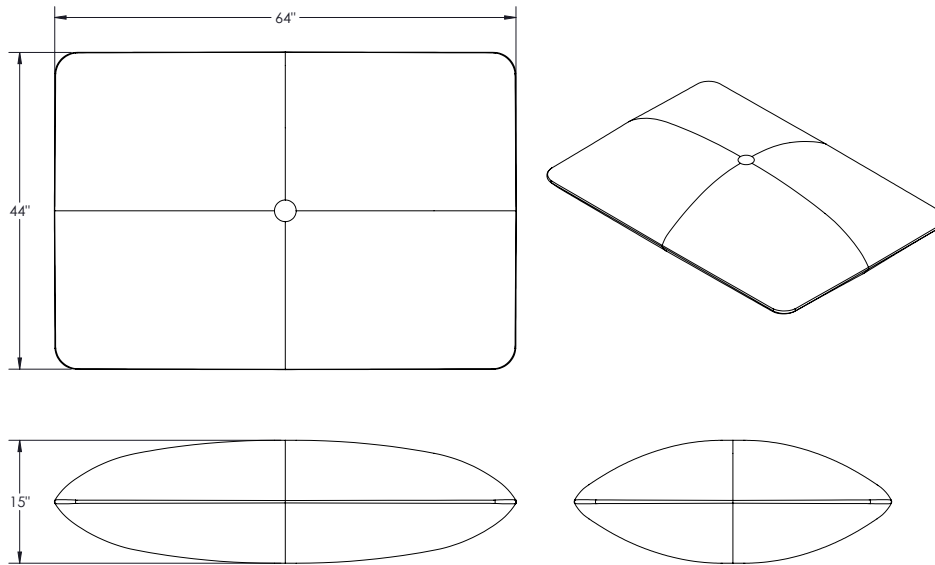

## PINTO PILLOW

Base Model No.	Description	Dimensions	Weight (lb)
58580	Indoor Lima Lounger - Small	46"W x 34"D x 26"H	25
58581	Indoor Lima Lounger - Large	64"W x 47"D x 36"H	65
58582	Indoor Lentil Round Lounger - Small	45"W x 45"D x 16"H	20
58583	Indoor Lentil Round Lounger - Large	72"W x 72"D x 22"H	65
58584	Indoor Pinto Pillow	44"W x 64"D x 15"H	25