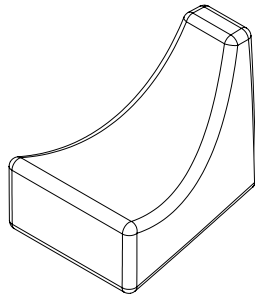

CHANA LOUNGE CHAIR