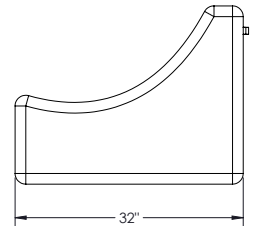

FAVA LOUNGE CHAIR

Base Model No.	Description	Dimensions	Weight (lb)
58585	Outdoor Square Ottoman	17"W x 17"D x 17"H	5
58586	Outdoor Round Ottoman	21"W x 21"D x 17"H	5
58587	Outdoor Rectangle Ottoman	26"W x 18"D x 14"H	7
58588	Outdoor Chana Lounge Chair	36"W x 28"D x 30"H	8
58589	Outdoor Fava Lounge Chair	26"W x 36"D x 28"H	8