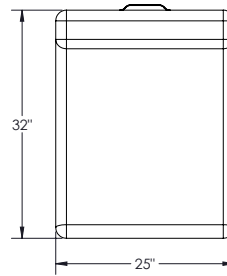

FAVA LOUNGE CHAIR

Base Model No.	Description	Dimensions	Weight (lb)
58585	Outdoor Square Ottoman	17"W x 17"D x 17"H	5
58586	Outdoor Round Ottoman	21"W x 21"D x 17"H	5
58587	Outdoor Rectangle Ottoman	26"W x 18"D x 14"H	7
58588	Outdoor Chana Lounge Chair	36"W x 28"D x 30"H	8
58589	Outdoor Fava Lounge Chair	26"W x 36"D x 28"H	8