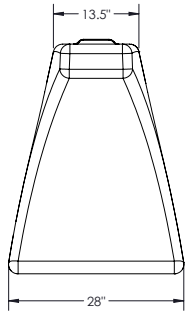

CHANA LOUNGE CHAIR