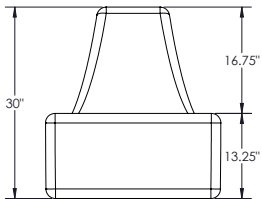

CHANA LOUNGE CHAIR