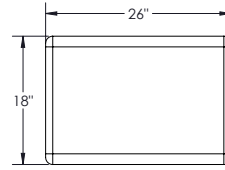

RECTANGLE OTTOMAN