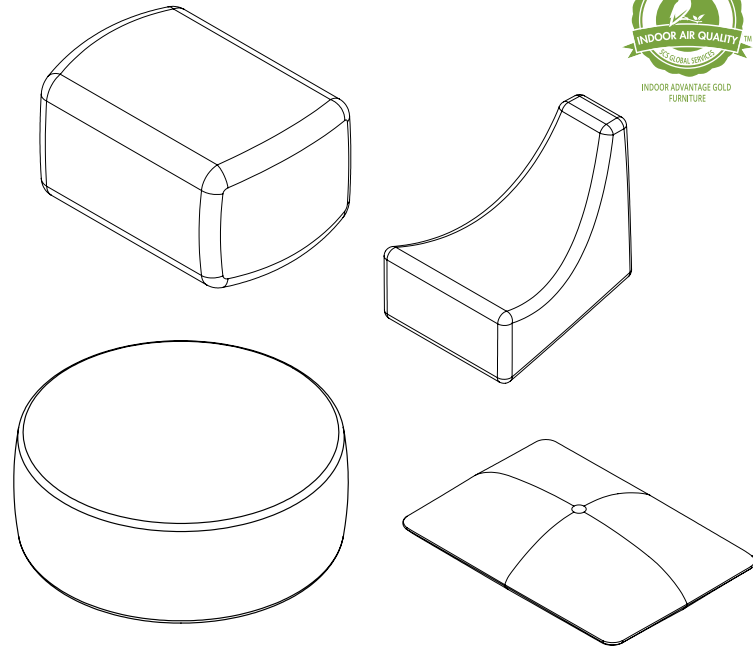

## Beanies

Model No: 58580 - 58589

### OUTDOOR BEANIES:

- Polystyrene filling material
- Standard child proof zipper
- Polyester inner liner
- UV stable canvas cover options
- 100% machine washable exterior

### INDOOR BEANIES:

- polyurethane foam filling material
- Standard child proof zipper
- Polyester inner liner
- Standard with microsuede
- Fabric cover options available
- 100% machine washable exterior