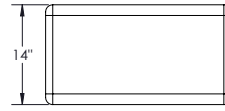

RECTANGLE OTTOMAN