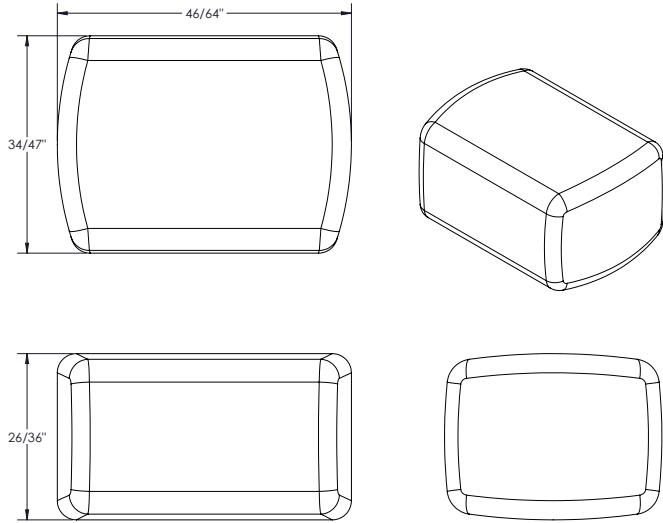

LIMA LOUNGER (2 SIZES)