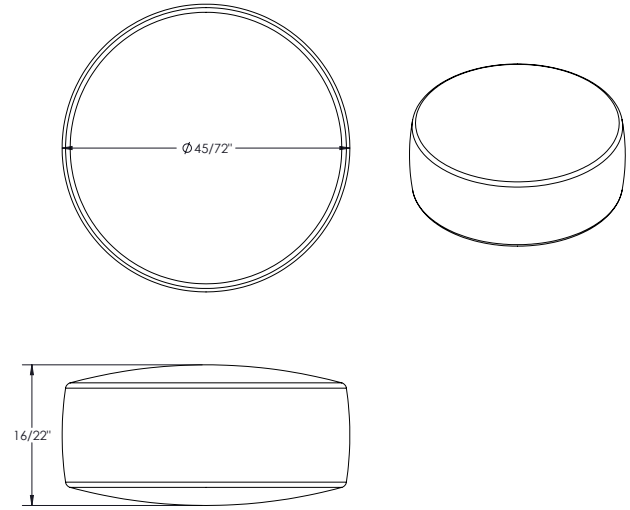

### INDOOR BEANIES:

- polyurethane foam filling material
- Standard child proof zipper
- Polyester inner liner
- Standard with microsuede
- Fabric cover options available
- 100% machine washable exterior

## PINTO PILLOW

Base Model No.	Description	Dimensions	Weight (lb)
58580	Indoor Lima Lounger - Small	46"W x 34"D x 26"H	25
58581	Indoor Lima Lounger - Large	64"W x 47"D x 36"H	65
58582	Indoor Lentil Round Lounger - Small	45"W x 45"D x 16"H	20
58583	Indoor Lentil Round Lounger - Large	72"W x 72"D x 22"H	65
58584	Indoor Pinto Pillow	44"W x 64"D x 15"H	25