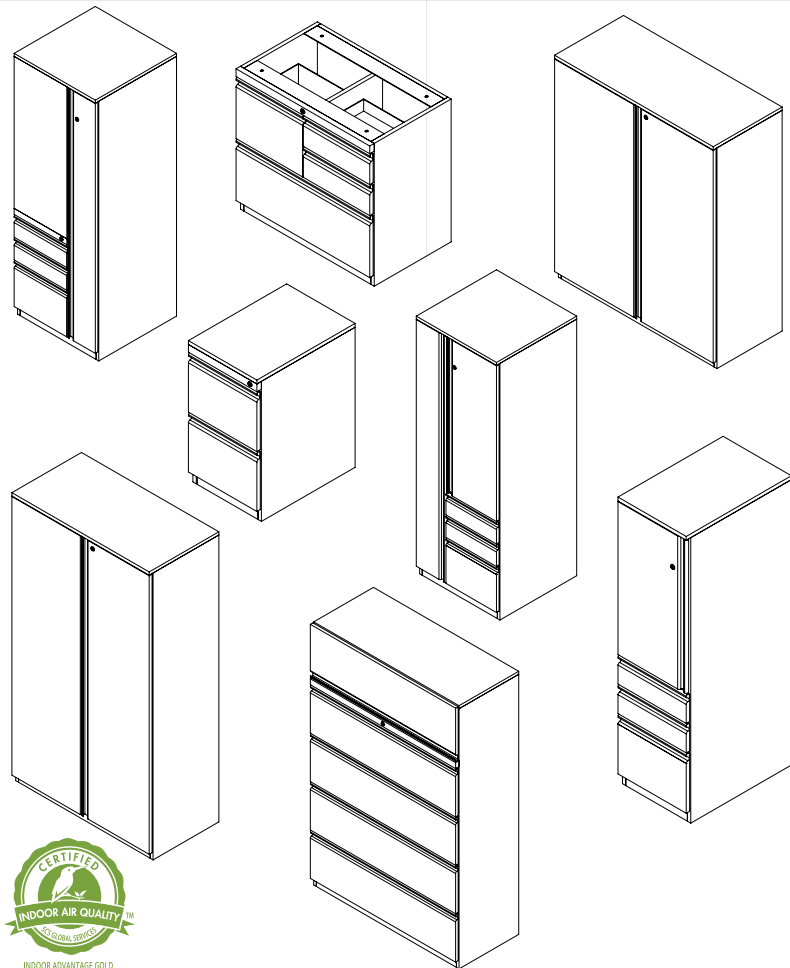

BODY CONSTRUCTION

Towers/Wardrobes:

Top, back, side and center panels are 21 gauge steel. Inner top, bottom, and side channels are 18 gauge steel.

Bookcases:

Double wall construction on side panels. Tops are 18 gauge and back and side panels are 22 gauge.

Lateral File Cabinets:

Top and side channels are 20 gauge cold rolled steel. Fronts, tops, outer panels are 20 and 22 gauge.

Pedestals:

Outer panels are 22 gauge steel.

SHELVES/DRAWERS/DOORS

Towers/Wardrobes:

Drawer and door fronts are 20-22 gauge steel. Shelves are 18 gauge steel, and drawer bins are 22 gauge. Shelves are 3/4" tall and are adjustable in 1-1/2" increments. Concealed hinges allow for 110 degree opening.

Bookcase:

Bottom channels and shelves are all 18 gauge. Side channels are 22 gauge. Shelves are 1" tall and are adjustable in 1/2" increments. Shelf capacity for all widths is 140 lbs.

Lateral File Cabinets:

Drawer bins and shelves are 18 and 20 gauge. Safety interlock mechanism allows only one drawer to open at a time. All drawers include full extension steel ball bearing slides with anti-rebound features. Two file bars included with each drawer.

Pedestal:

Top and side channels are 18-21 gauge steel. Drawer bins are 22 gauge steel and drawer fronts are 20 gauge steel. All drawers include full extension, steel ball bearing slides with anti-rebound and quick disconnect features. Rubber bumpers included.

GLIDES

Shelving units come standard with height adjustable floor glides. Glides have 7/8" adjustment (towers, wardrobes), 5/8" adjustment (bookcases), 1-1/4" adjustment (lateral file cabinets), or 1-5/8" adjustment (pedestals).

OPTIONS / ACCESSORIES

Available in a range of heights and widths.

Available in multiple color options.

(See attached dimensions table and material guide)

CERTIFICATIONS

All products meet or exceed applicable ANSI-BIFMA standards for durability and safety.