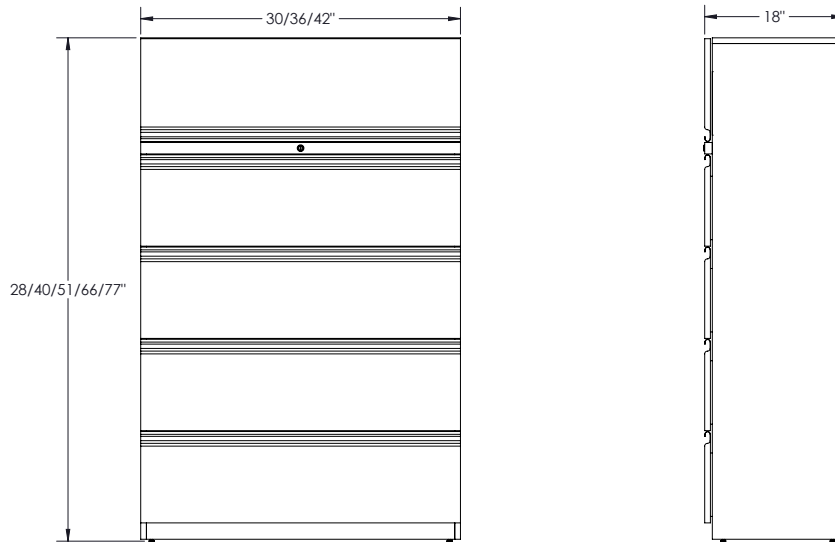

18" DRAWER LATERAL FILES