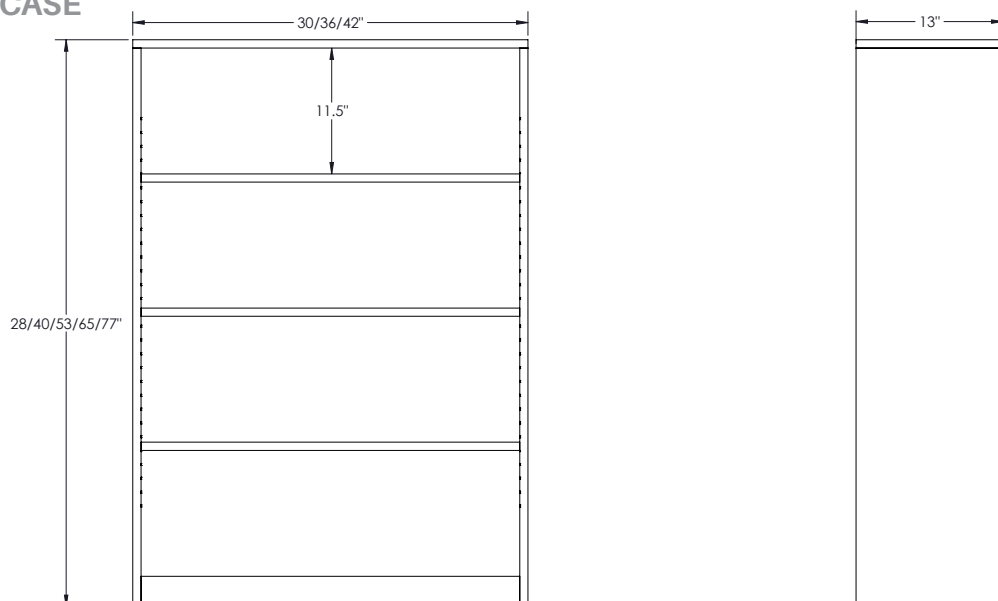

13" SHELF BOOKCASE

Vanerum North America
2885 Lorraine Avenue | Temple, TX 76501
p: 800.749.2258 | f: 866.888.7483
www.vanerumna.com