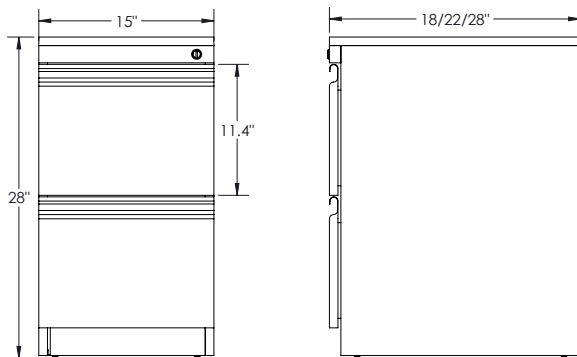

18" DRAWER LATERAL FILES

PEDESTAL

HANG-ON FILE

13" SHELF BOOKCASE

Vanerum North America
2885 Lorraine Avenue | Temple, TX 76501
p: 800.749.2258 | f: 866.888.7483
www.vanerumna.com