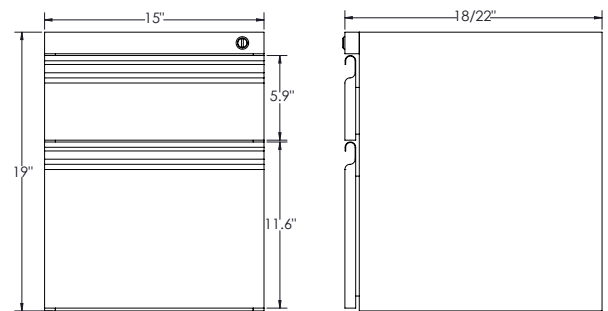

HANG-ON FILE