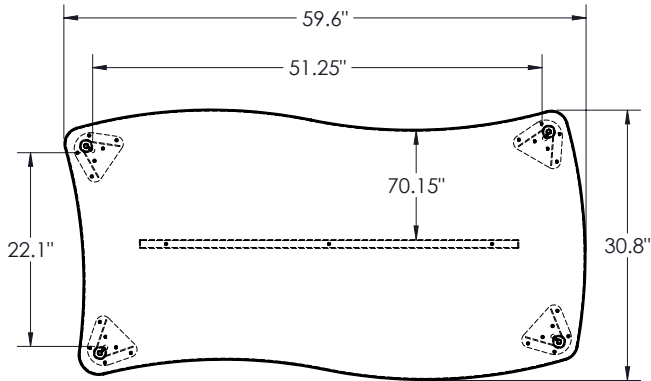

LEG INSERT:

The leg insert is a 34mm 17-gauge chrome plated steel tube with welded in threaded glide insert.

GLIDES / CASTERS:

Legs are standard with nylon glides that have 3/4" height adjustment range for leveling, and an M10 threaded stem. 50mm single-hard wheel casters with a M10 threaded stem are available for easy field installation in locking and non-locking. Casters add 3" of height to the desk.

HEIGHT ADJUSTMENT:

Adjustment range is from 22"-32" in 1" increments for standard leg and 12"-18" for kids height leg. Two M6 x 15MM low profile socket head screws with an allen drive are used to tighten the leg at the chosen height.

Indoor Advantage Gold certified.

SHAPES DESK

RECTANGLE TABLE

CREATOR RECT TABLE

CREATOR RECT DESK

DIMENSIONS:

Base Model No.	Description	Height - Min. "	Height - Max. "	Overall Depth "	Overall Width "
70522	Shapes Desk with Black Legs	22" (12" Kids)	32" (18" Kids)	25.8"	32.2"
70523	Shapes Desk with Platinum Legs	22" (12" Kids)	32" (18" Kids)	25.8"	32.2"
70524	30x60 Porcelain Table with Black Legs	22" (12" Kids)	32" (18" Kids)	30"	60"
70525	30x60 Porcelain Table with Platinum Legs	22" (12" Kids)	32" (18" Kids)	30"	60"
70526	Creator Rectangle Porcelain Table with Black Legs	22" (12" Kids)	32" (18" Kids)	30.8"	59.6"
70527	Creator Rectangle Porcelain Table with Platinum Legs	22" (12" Kids)	32" (18" Kids)	30.8"	59.6"
70528	Creator Rectangle Porcelain Desk with Black Legs	22" (12" Kids)	32" (18" Kids)	21.4"	32.1"
70529	Creator Rectangle Porcelain Desk with Platinum Legs	22" (12" Kids)	32" (18" Kids)	21.4"	32.1"