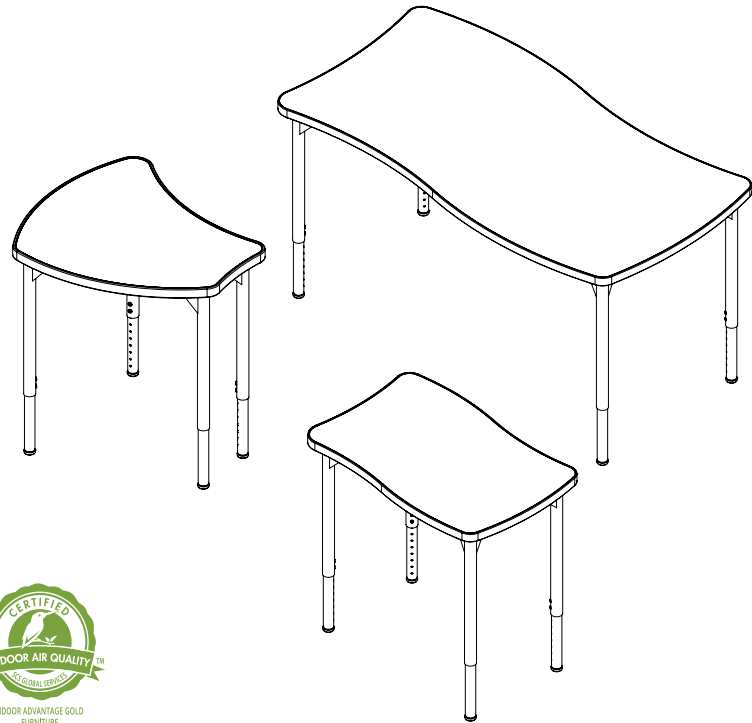

TOP:

The top is made of 1 1/8" 45# particleboard core with 24 Ga porcelain steel work surface and injection molded, polypropelene edgebanding. Table bottom is covered with high-pressure laminate for balanced construction. Edgeband available in black only and uses no nails or glue.

LEG RECEIVER:

The 1.5" diameter 14 guage powder coated leg receiver is welded to a 10 gauge steel top plate and two 12 gauge fins for strength. Legs are directly mounted to the top with six #10 x 1" wood screws.

LEG INSERT:

The leg insert is a 34mm 17-gauge chrome plated steel tube with welded in threaded glide insert.

GLIDES / CASTERS:

Legs are standard with nylon glides that have 3/4" height adjustment range for leveling, and an M10 threaded stem. 50mm single-hard wheel casters with a M10 threaded stem are available for easy field installation in locking and non-locking. Casters add 3" of height to the desk.

HEIGHT ADJUSTMENT:

Adjustment range is from 22"-32" in 1" increments for standard leg and 12"-18" for kids height leg. Two M6 x 15MM low profile socket head screws with an allen drive are used to tighten the leg at the chosen height.