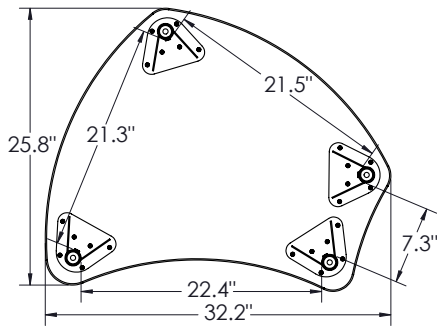

LEG INSERT:

The leg insert is a 34mm 17-gauge chrome plated steel tube with welded in threaded glide insert.

GLIDES / CASTERS:

Legs are standard with nylon glides that have 3/4" height adjustment range for leveling, and an M10 threaded stem. 50mm single-hard wheel casters with a M10 threaded stem are available for easy field installation in locking and non-locking. Casters add 3" of height to the desk.

HEIGHT ADJUSTMENT:

Adjustment range is from 22"-32" in 1" increments for standard leg and 12"-18" for kids height leg. Two M6 x 15MM low profile socket head screws with an allen drive are used to tighten the leg at the chosen height.

Indoor Advantage Gold certified.

SHAPES DESK

RECTANGLE TABLE

CREATOR RECT TABLE

CREATOR RECT DESK

DIMENSIONS:

Base Model No.	Description	Height - Min. "	Height - Max. "	Overall Depth "	Overall Width "
70522	Shapes Desk with Black Legs	22" (12" Kids)	32" (18" Kids)	25.8"	32.2"
70523	Shapes Desk with Platinum Legs	22" (12" Kids)	32" (18" Kids)	25.8"	32.2"
70524	30x60 Porcelain Table with Black Legs	22" (12" Kids)	32" (18" Kids)	30"	60"
70525	30x60 Porcelain Table with Platinum Legs	22" (12" Kids)	32" (18" Kids)	30"	60"
70526	Creator Rectangle Porcelain Table with Black Legs	22" (12" Kids)	32" (18" Kids)	30.8"	59.6"
70527	Creator Rectangle Porcelain Table with Platinum Legs	22" (12" Kids)	32" (18" Kids)	30.8"	59.6"
70528	Creator Rectangle Porcelain Desk with Black Legs	22" (12" Kids)	32" (18" Kids)	21.4"	32.1"
70529	Creator Rectangle Porcelain Desk with Platinum Legs	22" (12" Kids)	32" (18" Kids)	21.4"	32.1"