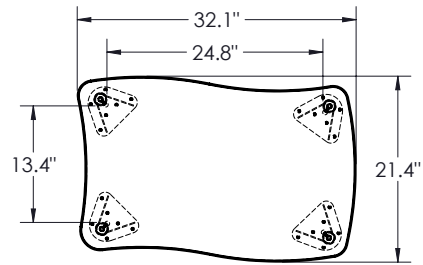

HEIGHT ADJUSTMENT:

Adjustment range is from 22"-32" in 1" increments for standard leg and 12"-18" for kids height leg. Two M6 x 15MM low profile socket head screws with an allen drive are used to tighten the leg at the chosen height.

Indoor Advantage Gold certified.

SHAPES DESK

RECTANGLE TABLE

CREATOR RECT TABLE

CREATOR RECT DESK

DIMENSIONS:

Base Model No.	Description	Height - Min. "	Height - Max. "	Overall Depth "	Overall Width "
70522	Shapes Desk with Black Legs	22" (12" Kids)	32" (18" Kids)	25.8"	32.2"
70523	Shapes Desk with Platinum Legs	22" (12" Kids)	32" (18" Kids)	25.8"	32.2"
70524	30x60 Porcelain Table with Black Legs	22" (12" Kids)	32" (18" Kids)	30"	60"
70525	30x60 Porcelain Table with Platinum Legs	22" (12" Kids)	32" (18" Kids)	30"	60"
70526	Creator Rectangle Porcelain Table with Black Legs	22" (12" Kids)	32" (18" Kids)	30.8"	59.6"
70527	Creator Rectangle Porcelain Table with Platinum Legs	22" (12" Kids)	32" (18" Kids)	30.8"	59.6"
70528	Creator Rectangle Porcelain Desk with Black Legs	22" (12" Kids)	32" (18" Kids)	21.4"	32.1"
70529	Creator Rectangle Porcelain Desk with Platinum Legs	22" (12" Kids)	32" (18" Kids)	21.4"	32.1"