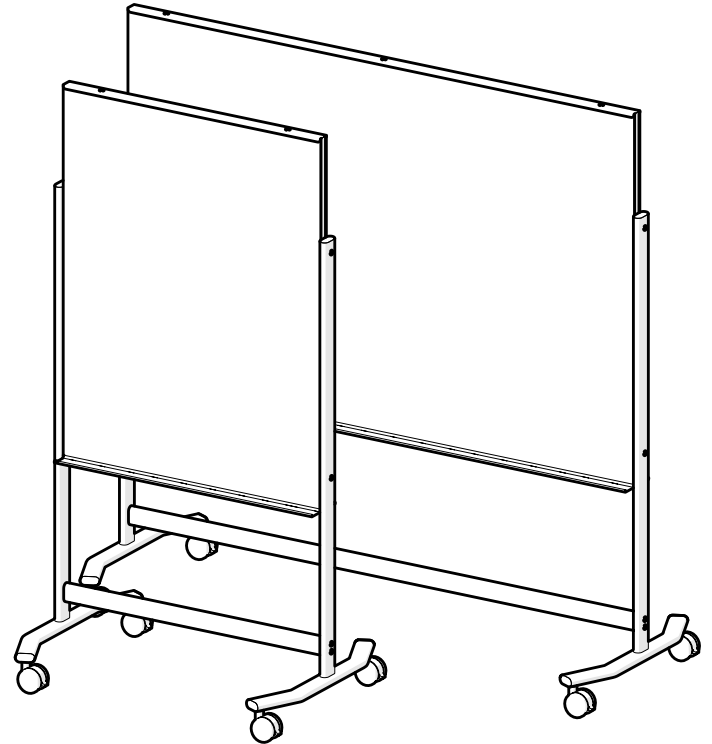

Visionary Move Mobile Magnetic Glass Board

Model No: 74950, 74950B, 74951, 74951B,
74965-WHITE, 74965-XXXX, 74973-WHITE, 74973-XXXX

OVERVIEW

The Visionary Move Mobile Magnetic Glass Board offers up to twice the functional space of a wall-mounted board in a versatile and stylish mobile unit.

BOARD

The double sided magnetic glass panel comes in two sizes, 47.24"H x 35.43"W and 47.24"H x 70.87"W. Boards are made of 0.15" thick, tempered glass. Boards are available in gloss white, gloss black, low-iron white, red, orange, yellow, green, blue, and navy. Visionary glass boards are backed with 20 Ga steel to allow for the attachment of rare earth magnets.

FRAME

The Visionary Move Mobile Magnetic Glass Board has a frame of white or silver powder coated steel. The two uprights are 18 Ga 2.4" x 1.2" steel tube, 55.25" long, and are held together by four M6 x 50mm screws into a 2.4" x 1.2" crossbar and four M6 x 50mm screws into an 18 Ga 1" square steel tube, concealed behind the markerboard panels along the edge. Double-sided foam adhesive strips placed along the markerboard-facing sides of this interior tube assist in holding the glassboard to the frame. The 18 Ga steel top panel and 18 Ga steel tray that cover the width of the boards also hold the markerboard in place and are attached to the interior steel tube by six M6 x 50mm screws in the 47.24"H x 70.87"W version and with four M6 x 50mm screws in the 47.24"H x 35.43"W version. The steel tray extends 2.375" from the surface of the markerboard on both sides. The two feet are made of 18 Ga 2.4" x 1.2" steel tube, 26.5" long and are welded to the uprights. The uprights and feet have plastic push-in end caps. The frame is attached to four 3" casters with M10 x 19mm stems. The crossbar sits 7" above the ground while on casters.