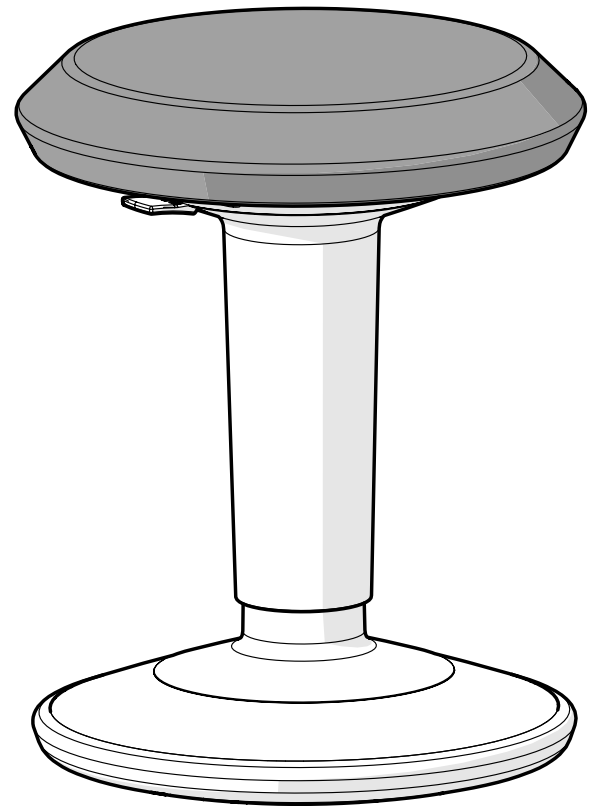

Grow Stool™ Seat Pad

Model No: 59073

OVERVIEW:

The Grow Stool Seat Pad easily enhances any Height Adjustable Grow Stool by adding comfort to a design already promoting improved posture and increased focus.

SEAT PAD:

The seat cushion itself is made of 100% polyurethane and is textured to prevent slipping. The cushion is fused to a rigid ABS contact plate. The inside seam between cushion and contact plate is covered by a polypropelene snap ring which attaches to contact plate with six M4 x 8mm flat head screws. This ring enables pad to press fit onto Grow Stool Seat. Pad adds 1" to height of Grow Stool and 1.5" to seat diameter. Seat Pad is compatible with both short and tall Grow Stools: 50960 and 50970.

PAD COLOR:

Gray