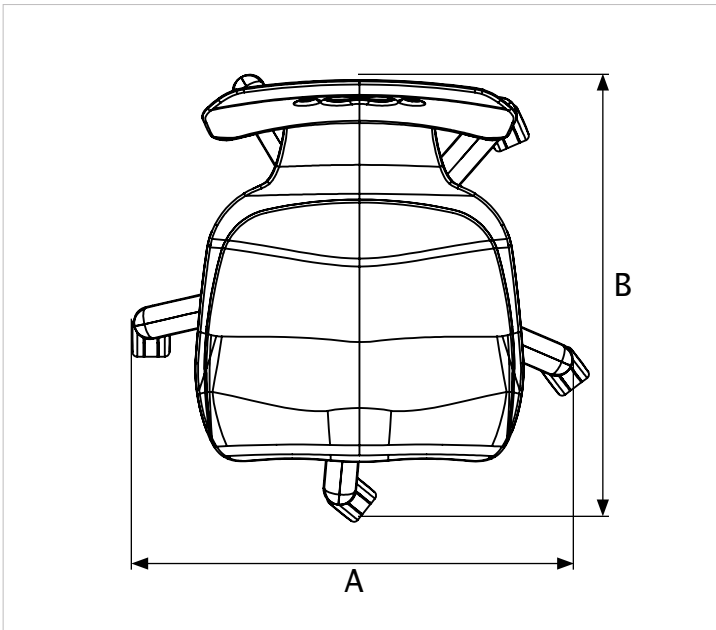

Shell Specifications:

Seat is designed as a single-piece structurally engineered injection-molded shell of reinforced polypropylene. Dual molded in support channels eliminate the need for any external surface support ribs or exposed tubing. Shell construction yields an extremely durable yet flexible shell with a clean and pleasing aesthetic. Patented shell geometry and design yields an extremely comfortable and ergonomic seat surface. Large carrying handle shall be centered for best weight distribution and ease of use. The shell is offered in all eight (8) Hierarchy colors.

Control Specifications:

A pneumatic adjustable cylinder assembly is attached to the base and control assembly. The control assembly is constructed of a control bracket made of a single formed 12 gauge steel bracket that is bolted to a die cast aluminum control with four (4) 5/16-18 x 1.375" long bolts. The control brackets attach to the poly seat shell using four (4) 1/4" steel pop rivets for superior load bearing capacity and tamper proof, higher shear strength retention. The stool receives an adjustable 24" diameter foot ring located on the column assembly. The stool version comes with a foot ring that provides 9" adjustment range from 8" to 11" from the floor.

BASE COLOR:

Black

DIMENSIONS:

Base Model No.	C= Height - Seat "	F= Width - Seat "	D= Depth - Seat "	E= Height - Seat Back "	A= Width - Overall "	B= Depth - Overall "	Weight - Lbs.
53511H-XXXX	16.5" - 21.5"	17.1"	15.5"	15.1"	24"	24"	20