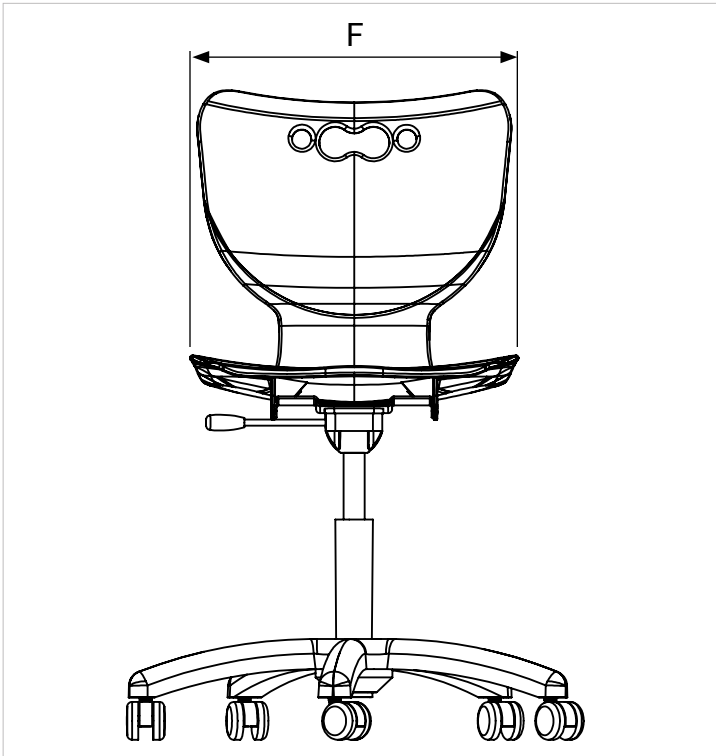

Shell Specifications:

Seat is designed as a single-piece structurally engineered injection-molded shell of reinforced polypropylene. Dual molded in support channels eliminate the need for any external surface support ribs or exposed tubing. Shell construction yields an extremely durable yet flexible shell with a clean and pleasing aesthetic. Patented shell geometry and design yields an extremely comfortable and ergonomic seat surface. Large carrying handle shall be centered for best weight distribution and ease of use. The shell is offered in all eight (8) Hierarchy colors.

Control Specifications:

A pneumatic adjustable cylinder assembly is attached to the base and control assembly. The control assembly is constructed of a control bracket made of a single formed 12 gauge steel bracket that is bolted to a die cast aluminum control with four (4) 5/16-18 x 1.375" long bolts. The control brackets attach to the poly seat shell using four (4) 1/4" steel pop rivets for superior load bearing capacity and tamper proof, higher shear strength retention. The stool receives an adjustable 24" diameter foot ring located on the column assembly. The stool version comes with a foot ring that provides 9" adjustment range from 8" to 11" from the floor.

Cylinder Specifications:

The chair version comes with a 300N black painted cylinder that adjusts the chair's seat from 16.5" to 21.5". The stool version come with a 300N black painted cylinder that adjusts the chair's seat from 23" to 33".

BASE COLOR:

Black

DIMENSIONS:

Base Model No.	C= Height - Seat "	F= Width - Seat "	D= Depth - Seat "	E= Height - Seat Back "	A= Width - Overall "	B= Depth - Overall "	Weight - Lbs.
53511H-XXXX	16.5" - 21.5"	17.1"	15.5"	15.1"	24"	24"	20