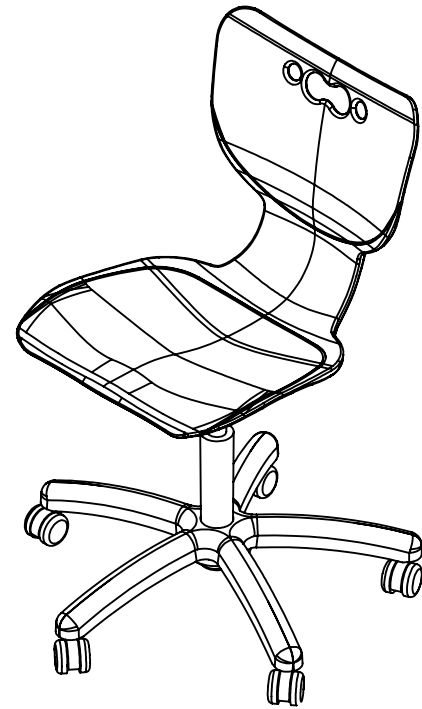

Hierarchy 5-Star Chair

Model No: 53511H-XXXX

OVERVIEW:

Hierarchy Seating is available in four leg, four leg caster, cantilever, task and stool models. Four leg models are available in 12", 14", 16", 18" seat heights.

Shell Specifications:

Seat is designed as a single-piece structurally engineered injection-molded shell of reinforced polypropylene. Dual molded in support channels eliminate the need for any external surface support ribs or exposed tubing. Shell construction yields an extremely durable yet flexible shell with a clean and pleasing aesthetic. Patented shell geometry and design yields an extremely comfortable and ergonomic seat surface. Large carrying handle shall be centered for best weight distribution and ease of use. The shell is offered in all eight (8) Hierarchy colors.

Control Specifications:

A pneumatic adjustable cylinder assembly is attached to the base and control assembly. The control assembly is constructed of a control bracket made of a single formed 12 gauge steel bracket that is bolted to a die cast aluminum control with four (4) 5/16-18 x 1.375" long bolts. The control brackets attach to the poly seat shell using four (4) 1/4" steel pop rivets for superior load bearing capacity and tamper proof, higher shear strength retention. The stool receives an adjustable 24" diameter foot ring located on the column assembly. The stool version comes with a foot ring that provides 9" adjustment range from 8" to 11" from the floor.

Cylinder Specifications:

The chair version comes with a 300N black painted cylinder that adjusts the chair's seat from 16.5" to 21.5". The stool version come with a 300N black painted cylinder that adjusts the chair's seat from 23" to 33".