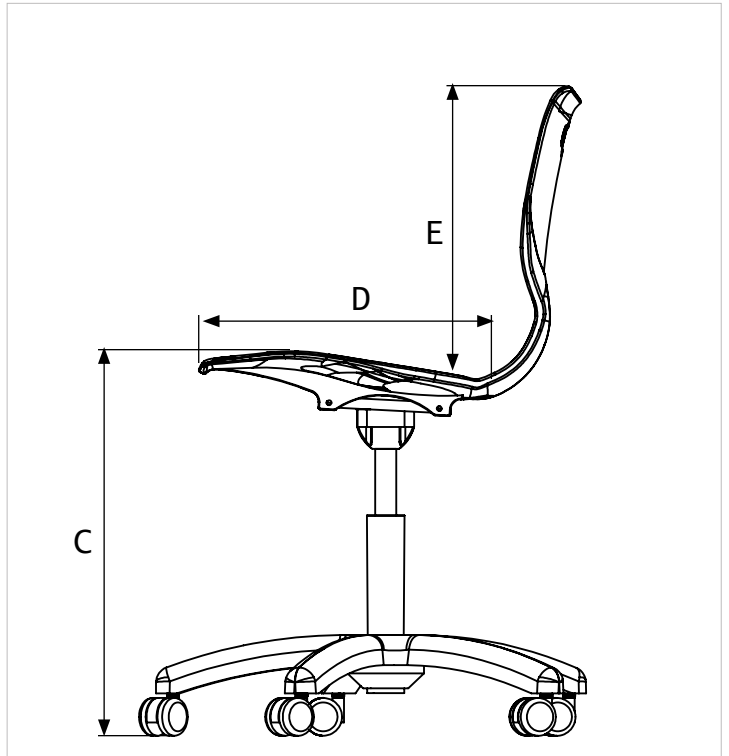

Shell Specifications:

Seat is designed as a single-piece structurally engineered injection-molded shell of reinforced polypropylene. Dual molded in support channels eliminate the need for any external surface support ribs or exposed tubing. Shell construction yields an extremely durable yet flexible shell with a clean and pleasing aesthetic. Patented shell geometry and design yields an extremely comfortable and ergonomic seat surface. Large carrying handle shall be centered for best weight distribution and ease of use. The shell is offered in all eight (8) Hierarchy colors.

Control Specifications:

A pneumatic adjustable cylinder assembly is attached to the base and control assembly. The control assembly is constructed of a control bracket made of a single formed 12 gauge steel bracket that is bolted to a die cast aluminum control with four (4) 5/16-18 x 1.375" long bolts. The control brackets attach to the poly seat shell using four (4) 1/4" steel pop rivets for superior load bearing capacity and tamper proof, higher shear strength retention. The stool receives an adjustable 24" diameter foot ring located on the column assembly. The stool version comes with a foot ring that provides 9" adjustment range from 8" to 11" from the floor.

Cylinder Specifications:

The chair version comes with a 300N black painted cylinder that adjusts the chair's seat from 16.5" to 21.5". The stool version come with a 300N black painted cylinder that adjusts the chair's seat from 23" to 33".

BASE COLOR:

Black

DIMENSIONS:

Base Model No.	C= Height - Seat "	F= Width - Seat "	D= Depth - Seat "	E= Height - Seat Back "	A= Width - Overall "	B= Depth - Overall "	Weight - Lbs.
53511H-XXXX	16.5" - 21.5"	17.1"	15.5"	15.1"	24"	24"	20