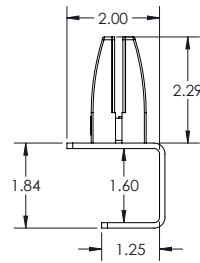

EDGE CLAMPS & STANDS

For Edge Mount and Center Edge Mounts only, mounts are screwed into a 3mm thick steel U-bracket. U-bracket has threaded hole through which M6 x 20mm screw may be inserted. This screw threads into a plastic cap and can be tightened into work surface edge to secure mount in place. For panels thicker than 7mm, 20mm screw may be swapped with 16mm in mount to accommodate larger panel. Free Standing Mounts are screwed into 3mm thick steel stands with the outside mounts using the longer stands to brace panel.

COMPLIANCE:

Indoor Advantage Gold certified.

FREE STANDING OUTSIDE CLAMP

FREE STANDING CENTER CLAMP

EDGE CLAMP

CENTER EDGE CLAMP

DIMENSIONS:

Base Model No.	Description	Height x Length	Free Standing Outside	Free Standing Center	Edge	Center Edge
45258	Edge Clamp Acrylic Panel	24"H x 23"L	0	0	2	0
45259	Edge Clamp Acrylic Panel	24"H x 29"L	0	0	2	0
45260	Edge Clamp Acrylic Panel	24"H x 60"L	0	0	3	0
45261	Edge Clamp Acrylic Panel	24"H x 72"L	0	0	3	0
45262	Center Clamp Acrylic Panel	24"H x 23"L	0	1	0	1
45263	Center Clamp Acrylic Panel	24"H x 29"L	0	1	0	1
45264	Center Clamp Acrylic Panel	24"H x 60"L	0	2	0	1
45265	Center Clamp Acrylic Panel	24"H x 72"L	0	2	0	1
45266	Free Standing Acrylic Panel	24"H x 23"L	2	0	0	0
45267	Free Standing Acrylic Panel	24"H x 29"L	2	0	0	0
45268	Free Standing Acrylic Panel	24"H x 60"L	2	1	0	0
45269	Free Standing Acrylic Panel	24"H x 72"L	2	1	0	0