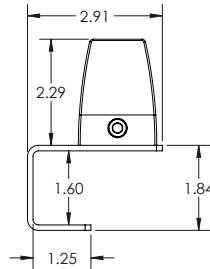

EDGE CLAMPS & STANDS

For Edge Mount and Center Edge Mounts only, mounts are screwed into a 3mm thick steel U-bracket. U-bracket has threaded hole through which M6 x 20mm screw may be inserted. This screw threads into a plastic cap and can be tightened into work surface edge to secure mount in place. For panels thicker than 7mm, 20mm screw may be swapped with 16mm in mount to accommodate larger panel. Free Standing Mounts are screwed into 3mm thick steel stands with the outside mounts using the longer stands to brace panel.

PADS

All mounts receive a rubber pad for contacting work surface. Free Standing Outside Mounts include a double adhesive option as well.

PANELS

4mm thick acrylic panels are 24" high and of varying lengths. Panels have 1" radius corners and smooth edges. Panels that are 23" and 29" in length receive two mounts and 60" and 72" long panels receive three. The different mount type combinations for each model number are included on the chart on Page 2.

COMPLIANCE:

Indoor Advantage Gold certified.

FREE STANDING OUTSIDE CLAMP

FREE STANDING CENTER CLAMP

EDGE CLAMP

CENTER EDGE CLAMP

DIMENSIONS:

Base Model No.	Description	Height x Length	Free Standing Outside	Free Standing Center	Edge	Center Edge
45258	Edge Clamp Acrylic Panel	24"H x 23"L	0	0	2	0
45259	Edge Clamp Acrylic Panel	24"H x 29"L	0	0	2	0
45260	Edge Clamp Acrylic Panel	24"H x 60"L	0	0	3	0
45261	Edge Clamp Acrylic Panel	24"H x 72"L	0	0	3	0
45262	Center Clamp Acrylic Panel	24"H x 23"L	0	1	0	1
45263	Center Clamp Acrylic Panel	24"H x 29"L	0	1	0	1
45264	Center Clamp Acrylic Panel	24"H x 60"L	0	2	0	1
45265	Center Clamp Acrylic Panel	24"H x 72"L	0	2	0	1
45266	Free Standing Acrylic Panel	24"H x 23"L	2	0	0	0
45267	Free Standing Acrylic Panel	24"H x 29"L	2	0	0	0
45268	Free Standing Acrylic Panel	24"H x 60"L	2	1	0	0
45269	Free Standing Acrylic Panel	24"H x 72"L	2	1	0	0