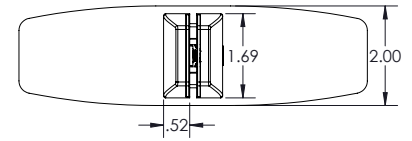

EDGE CLAMPS & STANDS

For Edge Mount and Center Edge Mounts only, mounts are screwed into a 3mm thick steel U-bracket. U-bracket has threaded hole through which M6 x 20mm screw may be inserted. This screw threads into a plastic cap and can be tightened into work surface edge to secure mount in place. For panels thicker than 7mm, 20mm screw may be swapped with 16mm in mount to accommodate larger panel. Free Standing Mounts are screwed into 3mm thick steel stands with the outside mounts using the longer stands to brace panel.

PADS

All mounts receive a rubber pad for contacting work surface. Free Standing Outside Mounts include a double adhesive option as well.

PANELS

4mm thick acrylic panels are 24" high and of varying lengths. Panels have 1" radius corners and smooth edges. Panels that are 23" and 29" in length receive two mounts and 60" and 72" long panels receive three. The different mount type combinations for each model number are included on the chart on Page 2.

COMPLIANCE:

Indoor Advantage Gold certified.

FREE STANDING OUTSIDE CLAMP

FREE STANDING CENTER CLAMP

EDGE CLAMP

CENTER EDGE CLAMP

DIMENSIONS:

Base Model No.	Description	Height x Length	Free Standing Outside	Free Standing Center	Edge	Center Edge
45258	Edge Clamp Acrylic Panel	24"H x 23"L	0	0	2	0
45259	Edge Clamp Acrylic Panel	24"H x 29"L	0	0	2	0
45260	Edge Clamp Acrylic Panel	24"H x 60"L	0	0	3	0
45261	Edge Clamp Acrylic Panel	24"H x 72"L	0	0	3	0
45262	Center Clamp Acrylic Panel	24"H x 23"L	0	1	0	1
45263	Center Clamp Acrylic Panel	24"H x 29"L	0	1	0	1
45264	Center Clamp Acrylic Panel	24"H x 60"L	0	2	0	1
45265	Center Clamp Acrylic Panel	24"H x 72"L	0	2	0	1
45266	Free Standing Acrylic Panel	24"H x 23"L	2	0	0	0
45267	Free Standing Acrylic Panel	24"H x 29"L	2	0	0	0
45268	Free Standing Acrylic Panel	24"H x 60"L	2	1	0	0
45269	Free Standing Acrylic Panel	24"H x 72"L	2	1	0	0