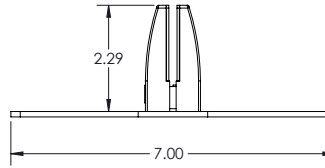

COMPLIANCE:

Indoor Advantage Gold certified.

FREE STANDING OUTSIDE CLAMP

FREE STANDING CENTER CLAMP

EDGE CLAMP

CENTER EDGE CLAMP

DIMENSIONS:

Base Model No.	Description	Height x Length	Free Standing Outside	Free Standing Center	Edge	Center Edge
45258	Edge Clamp Acrylic Panel	24"H x 23"L	0	0	2	0
45259	Edge Clamp Acrylic Panel	24"H x 29"L	0	0	2	0
45260	Edge Clamp Acrylic Panel	24"H x 60"L	0	0	3	0
45261	Edge Clamp Acrylic Panel	24"H x 72"L	0	0	3	0
45262	Center Clamp Acrylic Panel	24"H x 23"L	0	1	0	1
45263	Center Clamp Acrylic Panel	24"H x 29"L	0	1	0	1
45264	Center Clamp Acrylic Panel	24"H x 60"L	0	2	0	1
45265	Center Clamp Acrylic Panel	24"H x 72"L	0	2	0	1
45266	Free Standing Acrylic Panel	24"H x 23"L	2	0	0	0
45267	Free Standing Acrylic Panel	24"H x 29"L	2	0	0	0
45268	Free Standing Acrylic Panel	24"H x 60"L	2	1	0	0
45269	Free Standing Acrylic Panel	24"H x 72"L	2	1	0	0