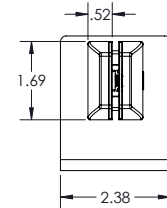

COMPLIANCE:

Indoor Advantage Gold certified.

FREE STANDING OUTSIDE CLAMP

FREE STANDING CENTER CLAMP

EDGE CLAMP

CENTER EDGE CLAMP

DIMENSIONS:

Base Model No.	Description	Height x Length	Free Standing Outside	Free Standing Center	Edge	Center Edge
45258	Edge Clamp Acrylic Panel	24"H x 23"L	0	0	2	0
45259	Edge Clamp Acrylic Panel	24"H x 29"L	0	0	2	0
45260	Edge Clamp Acrylic Panel	24"H x 60"L	0	0	3	0
45261	Edge Clamp Acrylic Panel	24"H x 72"L	0	0	3	0
45262	Center Clamp Acrylic Panel	24"H x 23"L	0	1	0	1
45263	Center Clamp Acrylic Panel	24"H x 29"L	0	1	0	1
45264	Center Clamp Acrylic Panel	24"H x 60"L	0	2	0	1
45265	Center Clamp Acrylic Panel	24"H x 72"L	0	2	0	1
45266	Free Standing Acrylic Panel	24"H x 23"L	2	0	0	0
45267	Free Standing Acrylic Panel	24"H x 29"L	2	0	0	0
45268	Free Standing Acrylic Panel	24"H x 60"L	2	1	0	0
45269	Free Standing Acrylic Panel	24"H x 72"L	2	1	0	0