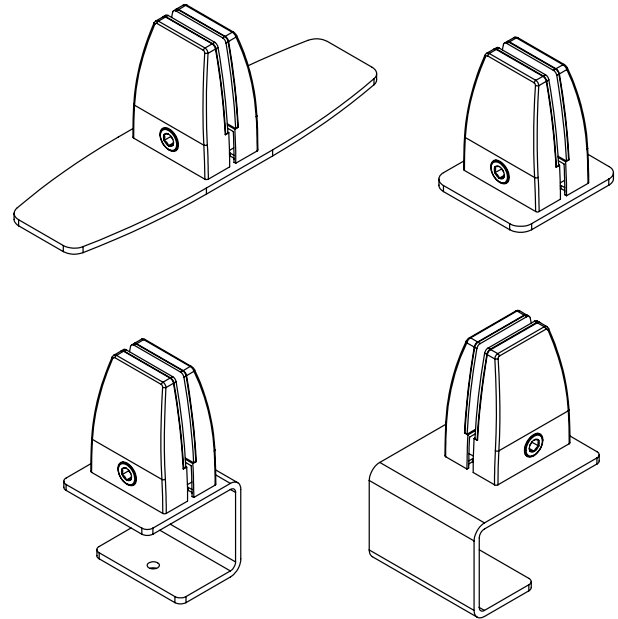

Clarity Acrylic Divider Clamp Mounts

OVERVIEW:

Offering even more options to keep you safe, the Clarity clamp mounts are configurable to multiple surfaces and layouts to easily protect your work space.

MOUNTS

Mounts are two piece aluminum castings, powder coated in platinum. Each piece receives a clear thermoplastic rubber protective insert to cushion contact area with acrylic panel. Mount pieces are connected with a single M6 x 16mm allen screw which can be loosened or tightened to adjust for panel thickness.

EDGE CLAMPS & STANDS

For Edge Mount and Center Edge Mounts only, mounts are screwed into a 3mm thick steel U-bracket. U-bracket has threaded hole through which M6 x 20mm screw may be inserted. This screw threads into a plastic cap and can be tightened into work surface edge to secure mount in place. For panels thicker than 7mm, 20mm screw may be swapped with 16mm in mount to accommodate larger panel. Free Standing Mounts are screwed into 3mm thick steel stands with the outside mounts using the longer stands to brace panel.

PADS

All mounts receive a rubber pad for contacting work surface. Free Standing Outside Mounts include a double adhesive option as well.

PANELS

4mm thick acrylic panels are 24" high and of varying lengths. Panels have 1" radius corners and smooth edges. Panels that are 23" and 29" in length receive two mounts and 60" and 72" long panels receive three. The different mount type combinations for each model number are included on the chart on Page 2.