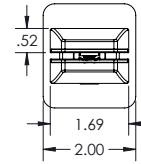

EDGE CLAMPS & STANDS

For Edge Mount and Center Edge Mounts only, mounts are screwed into a 3mm thick steel U-bracket. U-bracket has threaded hole through which M6 x 20mm screw may be inserted. This screw threads into a plastic cap and can be tightened into work surface edge to secure mount in place. For panels thicker than 7mm, 20mm screw may be swapped with 16mm in mount to accommodate larger panel. Free Standing Mounts are screwed into 3mm thick steel stands with the outside mounts using the longer stands to brace panel.

PADS

All mounts receive a rubber pad for contacting work surface. Free Standing Outside Mounts include a double adhesive option as well.

PANELS

4mm thick acrylic panels are 24" high and of varying lengths. Panels have 1" radius corners and smooth edges. Panels that are 23" and 29" in length receive two mounts and 60" and 72" long panels receive three. The different mount type combinations for each model number are included on the chart on Page 2.

COMPLIANCE:

Indoor Advantage Gold certified.

FREE STANDING OUTSIDE CLAMP

FREE STANDING CENTER CLAMP

EDGE CLAMP

CENTER EDGE CLAMP

DIMENSIONS:

Base Model No.	Description	Height x Length	Free Standing Outside	Free Standing Center	Edge	Center Edge
45258	Edge Clamp Acrylic Panel	24"H x 23"L	0	0	2	0
45259	Edge Clamp Acrylic Panel	24"H x 29"L	0	0	2	0
45260	Edge Clamp Acrylic Panel	24"H x 60"L	0	0	3	0
45261	Edge Clamp Acrylic Panel	24"H x 72"L	0	0	3	0
45262	Center Clamp Acrylic Panel	24"H x 23"L	0	1	0	1
45263	Center Clamp Acrylic Panel	24"H x 29"L	0	1	0	1
45264	Center Clamp Acrylic Panel	24"H x 60"L	0	2	0	1
45265	Center Clamp Acrylic Panel	24"H x 72"L	0	2	0	1
45266	Free Standing Acrylic Panel	24"H x 23"L	2	0	0	0
45267	Free Standing Acrylic Panel	24"H x 29"L	2	0	0	0
45268	Free Standing Acrylic Panel	24"H x 60"L	2	1	0	0
45269	Free Standing Acrylic Panel	24"H x 72"L	2	1	0	0