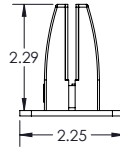

PADS

All mounts receive a rubber pad for contacting work surface. Free Standing Outside Mounts include a double adhesive option as well.

PANELS

4mm thick acrylic panels are 24" high and of varying lengths. Panels have 1" radius corners and smooth edges. Panels that are 23" and 29" in length receive two mounts and 60" and 72" long panels receive three. The different mount type combinations for each model number are included on the chart on Page 2.

COMPLIANCE:

Indoor Advantage Gold certified.

FREE STANDING OUTSIDE CLAMP

FREE STANDING CENTER CLAMP

EDGE CLAMP

CENTER EDGE CLAMP

DIMENSIONS:

Base Model No.	Description	Height x Length	Free Standing Outside	Free Standing Center	Edge	Center Edge
45258	Edge Clamp Acrylic Panel	24"H x 23"L	0	0	2	0
45259	Edge Clamp Acrylic Panel	24"H x 29"L	0	0	2	0
45260	Edge Clamp Acrylic Panel	24"H x 60"L	0	0	3	0
45261	Edge Clamp Acrylic Panel	24"H x 72"L	0	0	3	0
45262	Center Clamp Acrylic Panel	24"H x 23"L	0	1	0	1
45263	Center Clamp Acrylic Panel	24"H x 29"L	0	1	0	1
45264	Center Clamp Acrylic Panel	24"H x 60"L	0	2	0	1
45265	Center Clamp Acrylic Panel	24"H x 72"L	0	2	0	1
45266	Free Standing Acrylic Panel	24"H x 23"L	2	0	0	0
45267	Free Standing Acrylic Panel	24"H x 29"L	2	0	0	0
45268	Free Standing Acrylic Panel	24"H x 60"L	2	1	0	0
45269	Free Standing Acrylic Panel	24"H x 72"L	2	1	0	0