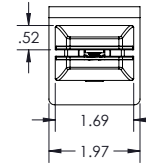

COMPLIANCE:

Indoor Advantage Gold certified.

FREE STANDING OUTSIDE CLAMP

FREE STANDING CENTER CLAMP

EDGE CLAMP

CENTER EDGE CLAMP

DIMENSIONS:

Base Model No.	Description	Height x Length	Free Standing Outside	Free Standing Center	Edge	Center Edge
45258	Edge Clamp Acrylic Panel	24"H x 23"L	0	0	2	0
45259	Edge Clamp Acrylic Panel	24"H x 29"L	0	0	2	0
45260	Edge Clamp Acrylic Panel	24"H x 60"L	0	0	3	0
45261	Edge Clamp Acrylic Panel	24"H x 72"L	0	0	3	0
45262	Center Clamp Acrylic Panel	24"H x 23"L	0	1	0	1
45263	Center Clamp Acrylic Panel	24"H x 29"L	0	1	0	1
45264	Center Clamp Acrylic Panel	24"H x 60"L	0	2	0	1
45265	Center Clamp Acrylic Panel	24"H x 72"L	0	2	0	1
45266	Free Standing Acrylic Panel	24"H x 23"L	2	0	0	0
45267	Free Standing Acrylic Panel	24"H x 29"L	2	0	0	0
45268	Free Standing Acrylic Panel	24"H x 60"L	2	1	0	0
45269	Free Standing Acrylic Panel	24"H x 72"L	2	1	0	0