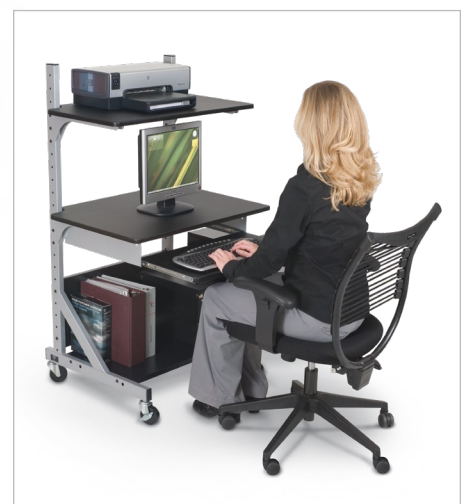

ALEKTO

Compact Sit/Stand Workstation

- A versatile compact sit or stand workstation, the Alekto is ideal for smaller or space-limited work areas.
- Height adjustable flexibility (27.5" to 52.5"H) allows use as either a stand up or sit down workstation.
- Shelves are interchangeable, allowing the retractable shelf to be mounted high or low.
- The retractable keyboard shelf includes a pull-out left- or right-handed mouse platform.
- Adjustable CPU holder can attach to either side of the workstation.
- Silver powder-coated frame includes 3" casters (two locking).
- SCS Indoor Advantage Gold Certified.

PART NO.	ITEM	DIMENSIONS	SHIP WT.
42551*	Alekto Compact Sit/Stand Workstation	27.5" - 52.5"H x 30"W x 24"D	76 lbs

Shipping weights are listed on a per item basis and may vary based on quantities ordered.