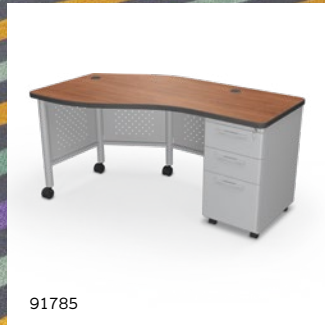

AVID MODULAR DESK SYSTEM

91785

The most versatile desking system around.

Create the configuration that works for you.

MOORECO™