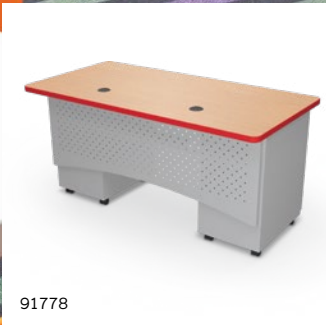

AVID MODULAR DESK SYSTEM

91778