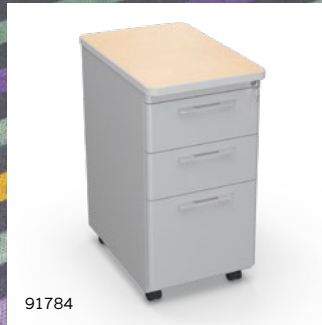

# AVID MODULAR DESK SYSTEM

91778

91785

91784

91783

The most versatile desking system around.

Create the configuration that works for you.

MOORECO™

## AVID MODULAR DESK SYSTEM

- The flexible and customizable design of the Avid Modular Desk System makes creating your ideal workspace a breeze. Platinum base adds style to any space.
- Available with four basic top sizes, HPL, desktops (1-1/8" thick) are available in standard or custom laminates.
- Pedestals offer ample file and supply storage and include screw-on handles.
- Return desk option can be assembled as either right or left-handed depending on your needs.
- Add the pneumatic conference end for ergonomic conference space.
- Instructor desk option is ideal for classroom and other educational settings. Podium available to coordinate with your Avid Desk or stands alone.
- Optional glides available. Includes spacer to match the height of casters. A set of file cabinet glides is needed for each file cabinet/pedestal. A single pedestal desk will need a set of desk glides and file cabinet glides. A double pedestal desk will need two sets of file cabinet glides.
- SCS Indoor Advantage Gold Certified.
- **PLEASE NOTE:** Custom orders and whiteboard top option are subject to an upcharge and laminate availability. Please contact your sales representative for current availability and lead time information.