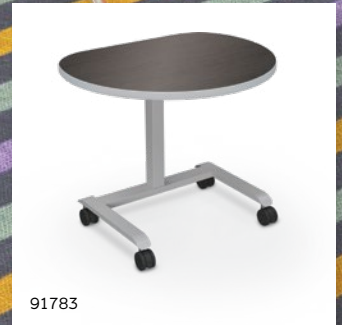

91783

The most versatile desking system around.

Create the configuration that works for you.

MOORECO™