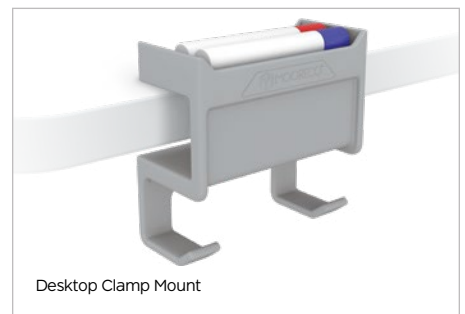

# PORCELAIN STEEL LAP BOARD

Group learning and sharing made easy.

Porcelain lap boards are versatile and make learning fun.

Marker clip attaches to any side of the lap board

Single Docking Channel + Double Marker Tray

Double Docking Channel + Marker Tray

Wall Mount

Desktop Clamp Mount

## PORCELAIN STEEL LAP BOARD

- Compact magnetic porcelain steel hand held panels provide easy group communication and collaboration.
- Designed to work with a wide variety of accessories, giving you maximum flexibility for classroom activities and projects.
- Accessories include marker trays, marker clips, clamp mounts for desktop use (fit desktops from 3/4" to 1-3/4" thick), and wall mounts.
- **Please note for use with Compass Tables:** the desktop clamp mount will only fit on the 72"W tables. The other sizes have too shallow an overhang to accommodate the mount.
- SCS Indoor Advantage Gold Certified.
- Keep your lap boards organized and close at hand with the Compass Grande cabinet, designed to accommodate lap boards inside and out.