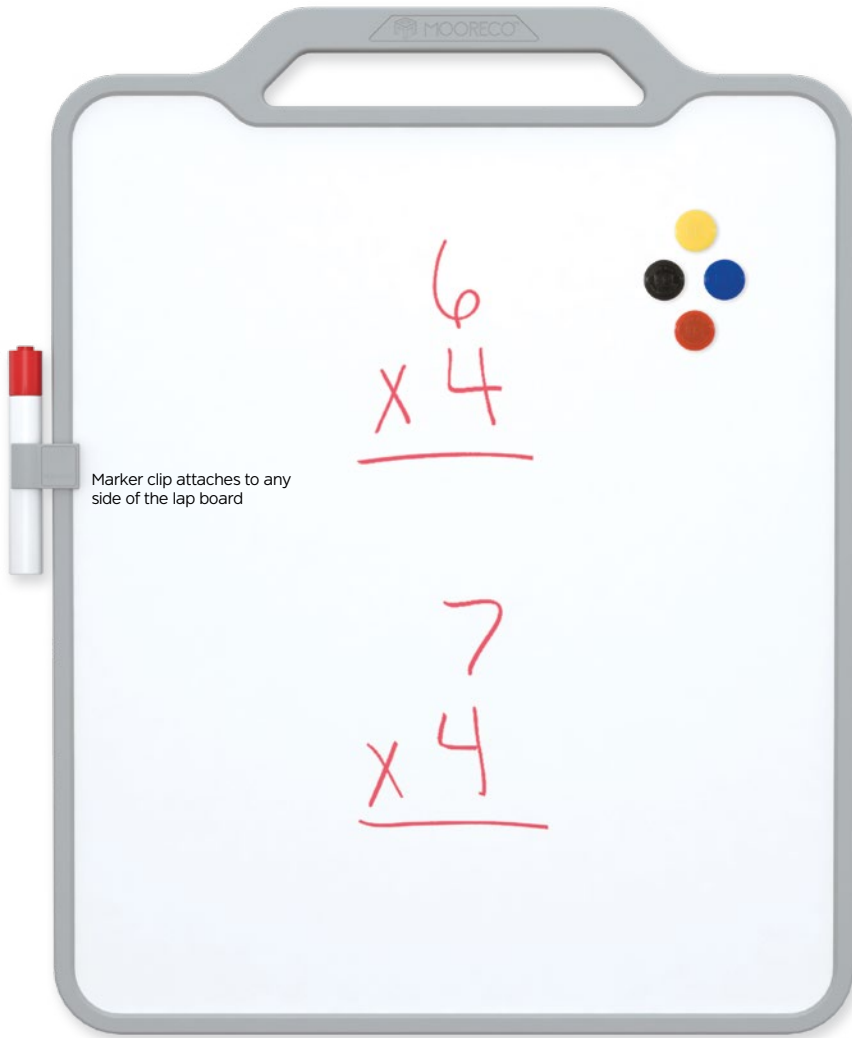

# PORCELAIN STEEL LAP BOARD

Group learning and sharing made easy.

Porcelain lap boards are versatile and make learning fun.

Marker clip attaches to any side of the lap board

Single Docking Channel + Double Marker Tray

Double Docking Channel + Marker Tray

Wall Mount

Desktop Clamp Mount

## PORCELAIN STEEL LAP BOARD

- Compact magnetic porcelain steel hand held panels provide easy group communication and collaboration.
- Designed to work with a wide variety of accessories, giving you maximum flexibility for classroom activities and projects.
- Accessories include marker trays, marker clips, clamp mounts for desktop use (fit desktops from 3/4" to 1-3/4" thick), and wall mounts.
- **Please note for use with Compass Tables:** the desktop clamp mount will only fit on the 72"W tables. The other sizes have too shallow an overhang to accommodate the mount.
- SCS Indoor Advantage Gold Certified.
- Keep your lap boards organized and close at hand with the Compass Grande cabinet, designed to accommodate lap boards inside and out.

PART NO.	ITEM	DIMENSIONS	SHIP WT.
70501	Porcelain Lap Board (set of 4)	23"H x 18"W x .5"D	16 lbs
<b>OPTIONAL ACCESSORIES</b>			
70502*	Docking Channel	2.3"H x 1.1"W x 6"D	2 lbs
70503*	Single Docking Channel + Double Marker Tray	2.2"H x 6"W x 6.5"D	2 lbs
70504*	Double Docking Channel + Marker Tray	2.2"H x 6"W x 4"D	2 lbs
70505*	Wall Mount	3.3"H x 7"W x 3"D	2 lbs
70506*	Marker Clip	1"H x 1.5"D	2 lbs
70507*	Desktop Clamp Mount	5.9"H x 6"W x 2.8"D	2 lbs