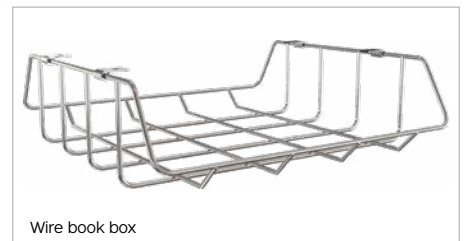

HIERARCHY CREATOR DESKS

Add inclusion to any space with our ADA shapes!

Your environments can instantly be more flexible and user-friendly!

MOORECO™

Clamp Mount Outlet & USB Charger provides convenient desktop charging and power.

Casters

Pack hook

Wire book box

HIERARCHY CREATOR DESKS

- The Hierarchy Creator Desk system brings simplicity and functionality in a customizable package made to fit any classroom or study setting. Now with ADA shapes to make your spaces more accessible!
- Use alone, or join the Hierarchy Creator Desks together in a number of ways to fit your needs. The highly versatile desk's ergonomic shapes provides flexibility and workspace comfort.
- Now available in several sizes to meet ADA requirements and accommodate different abilities and needs. Choose from the ADA Square, ADA Triangle, ADA Rectangle, or ADA Half Round shapes to make your spaces more user-friendly.
- Legs are adjustable from 22" to 32"H in 1" increments. Or opt for youth height legs for adjustability from 12" to 18" to accommodate younger users. Standing height legs available for 27" to 42" height adjustment (platinum only until 2022).
- 1-1/4" top with tubular steel leg available in black or platinum with chrome insert.
- Choose from a variety of laminate colors and T-mold edgeband options to match your table leg. Tops and edge are also customizable. Call for more information.
- Optional accessories include a set of two casters (standard or locking), a wire book box, and a pack hook that mounts easily for up to 50 lbs. of hanging storage.
- Twelve year limited warranty. SCS Indoor Advantage Gold Certified.
- **PLEASE NOTE:** ADA shapes are no longer ADA compliant when used with the youth height leg inserts.
- **PLEASE NOTE:** Custom orders and whiteboard top option are subject to an upcharge and laminate availability. Please contact your sales representative for current availability and lead time information.