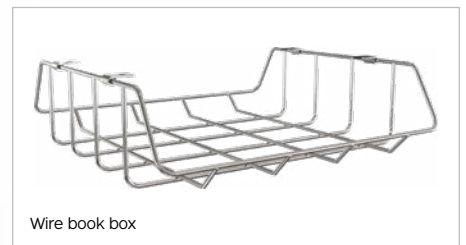

HIERARCHY CREATOR TABLES

Multi-Shape Configurable Student Table System

Multiple shapes for flexible set ups.

Create your own modular custom room configurations with ease.

MOORECO™

Casters

Pack hook

Wire book box

Ganging Device

HIERARCHY CREATOR TABLE COLLECTION

- Hierarchy Creator Tables fit any classroom or study setting. With a complementary edge radius on each shape, you can create numerous group configurations.
- Tables provide flexibility and workspace comfort. Available in square, rectangle, triangle, trapezoid, chevron, and half-round shapes.
- Top measures 1-1/4" thick with tubular steel leg available in black or platinum with chrome insert. Adjustable from 22" to 32"H in 1" increments. Youth height legs available for 12" to 18" height adjustment. Standing height legs available for 27" to 42" height adjustment (platinum only until 2022).
- Choose from a variety of laminate colors and T-mold edgeband options to match your table leg. Tops and edge are also customizable. Call for more information.
- SCS Indoor Advantage Gold Certified.
- Optional accessories include a set of two casters, a wire book box, and a pack hook that mounts easily for up to 50 lbs. of hanging storage. Clamp Mount Outlet & USB Charger provides instant desktop power and charging accessibility.
- **PLEASE NOTE:** Custom orders and whiteboard top option are subject to an upcharge and laminate availability. Please contact your sales representative for current availability and lead time information.