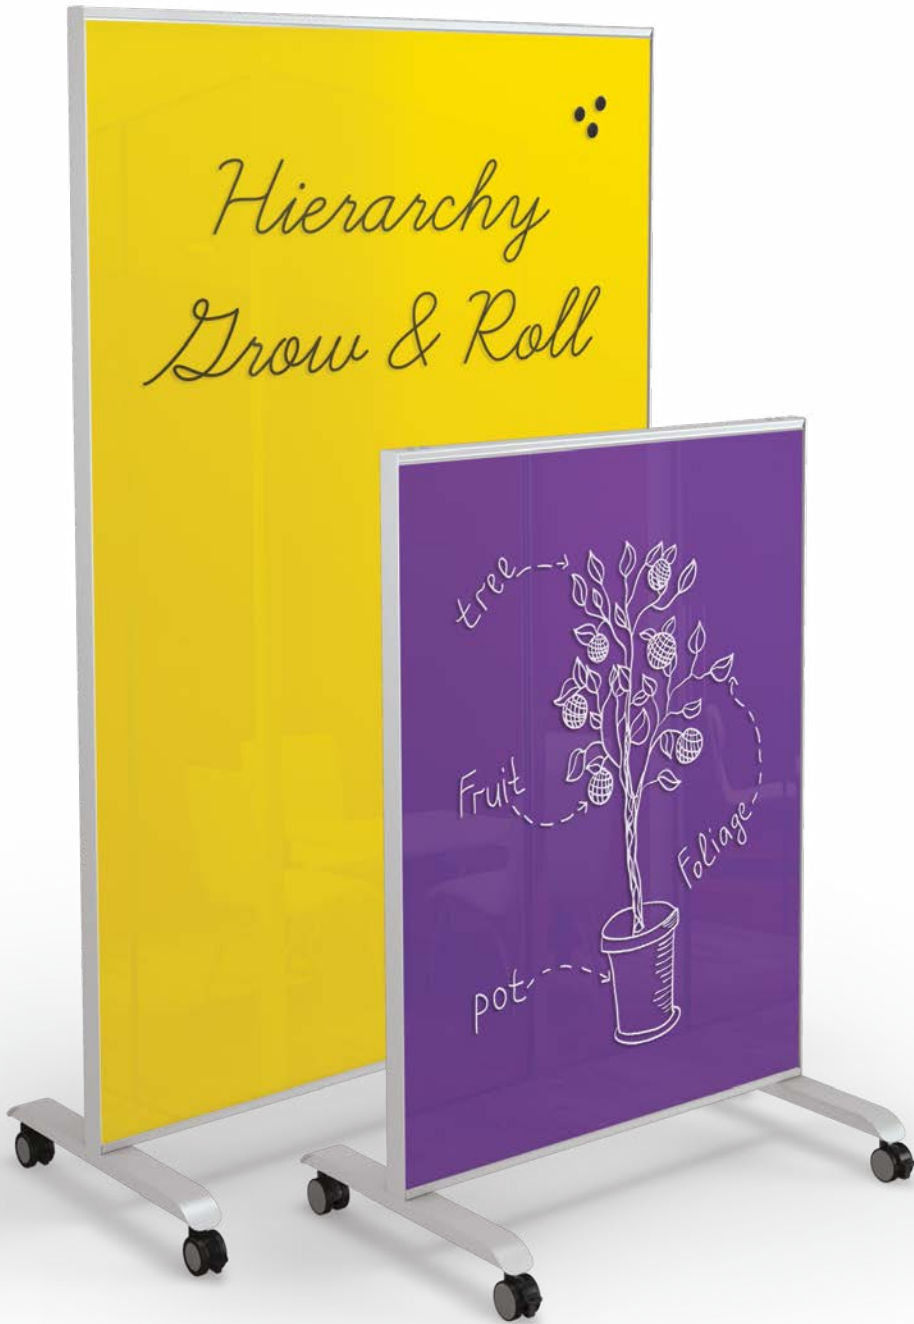

HIERARCHY GROW & ROLL

Mobile Magnetic Glass Board

HIERARCHY™
by MooreCo

A colorful board that accommodates all ages!

Floor length board is easy to use and works as a space divider as well.

MOORECO™

HIERARCHY GROW & ROLL MOBILE GLASS BOARD

- Ideal for use in collaborative learning environments, the dual magnetic glass markerboard allows for multiple users, while the floor to stand surface maximizes use.
- Moves easily wherever you want it!
- Available in all Hierarchy colors and custom colors as well. Available in two sizes. Standard with two locking and two non-locking casters.
- SCS Indoor Advantage Gold Certified.

GLASS COLOR OPTIONS:

PART NO.	ITEM	DIMENSIONS	SHIP WT.
PRODUCT			
84425-XXXX	Hierarchy Grow & Roll Mobile Glass Board (Small) - Specify Color	52.2"H x 35.7"W x 23.5"D	150 lbs
84426-XXXX	Hierarchy Grow & Roll Mobile Glass Board (Large) - Specify Color	73.2"H x 47.6"W x 23.5"D	350 lbs