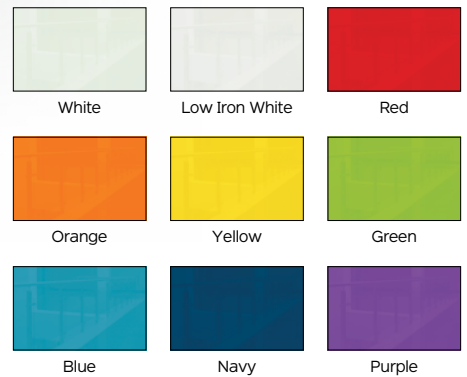

HIERARCHY GROW & ROLL

Mobile Magnetic Glass Board

HIERARCHY™
by MooreCo

A colorful board that accommodates all ages!

Floor length board is easy to use and works as a space divider as well.

MOORECO™

HIERARCHY GROW & ROLL MOBILE GLASS BOARD

- Ideal for use in collaborative learning environments, the dual magnetic glass markerboard allows for multiple users, while the floor to stand surface maximizes use.
- Moves easily wherever you want it!
- Available in all Hierarchy colors and custom colors as well. Available in two sizes. Standard with two locking and two non-locking casters.
- SCS Indoor Advantage Gold Certified.

GLASS COLOR OPTIONS:

PART NO.	ITEM	DIMENSIONS	SHIP WT.
PRODUCT			
84425-XXXX	Hierarchy Grow & Roll Mobile Glass Board (Small) - Specify Color	52.2"H x 35.7"W x 23.5"D	150 lbs
84426-XXXX	Hierarchy Grow & Roll Mobile Glass Board (Large) - Specify Color	73.2"H x 47.6"W x 23.5"D	350 lbs