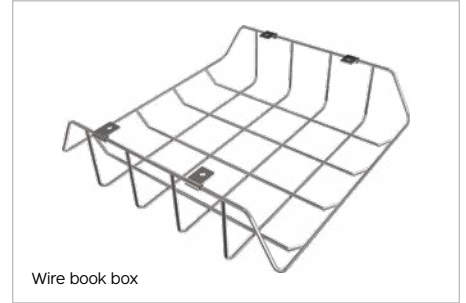

HIERARCHY TWISTER TABLES

We're putting a twist on ordinary!

Fun and modern table shapes add a bright spritz of creativity to any space.

MOORECO™

Casters

Pack hook

Wire book box

HIERARCHY TWISTER TABLES

- Hierarchy Twister Tables bring simplicity and functionality in a customizable package made to fit any classroom or study setting. Offering quick and easy assembly, numerous group configurations, height adjustability, and custom laminates.
- Use alone, or join the Hierarchy Twister Tables together in a number of ways to fit your needs. The highly versatile table's ergonomic shape provides flexibility and workspace comfort.
- Legs are adjustable from 22" to 32"H in 1" increments. Or opt for youth height legs for adjustability from 12" to 18" to accommodate younger users. Standing height legs available for 27" to 42" height adjustment (platinum only until 2022).
- 1-1/4" top with tubular steel leg available in black or platinum with chrome insert.
- Choose from a variety of laminate colors and T-mold edgeband options to match your table leg. Tops and edge are also customizable. Call for more information.
- Optional accessories include a set of two casters (standard or locking), a wire book box in black or chrome, and a pack hook that mounts easily for up to 50 lbs. of hanging storage.
- Twelve year limited warranty. SCS Indoor Advantage Gold Certified.
- **PLEASE NOTE:** Custom orders and whiteboard top option are subject to an upcharge and laminate availability. Please contact your sales representative for current availability and lead time information.