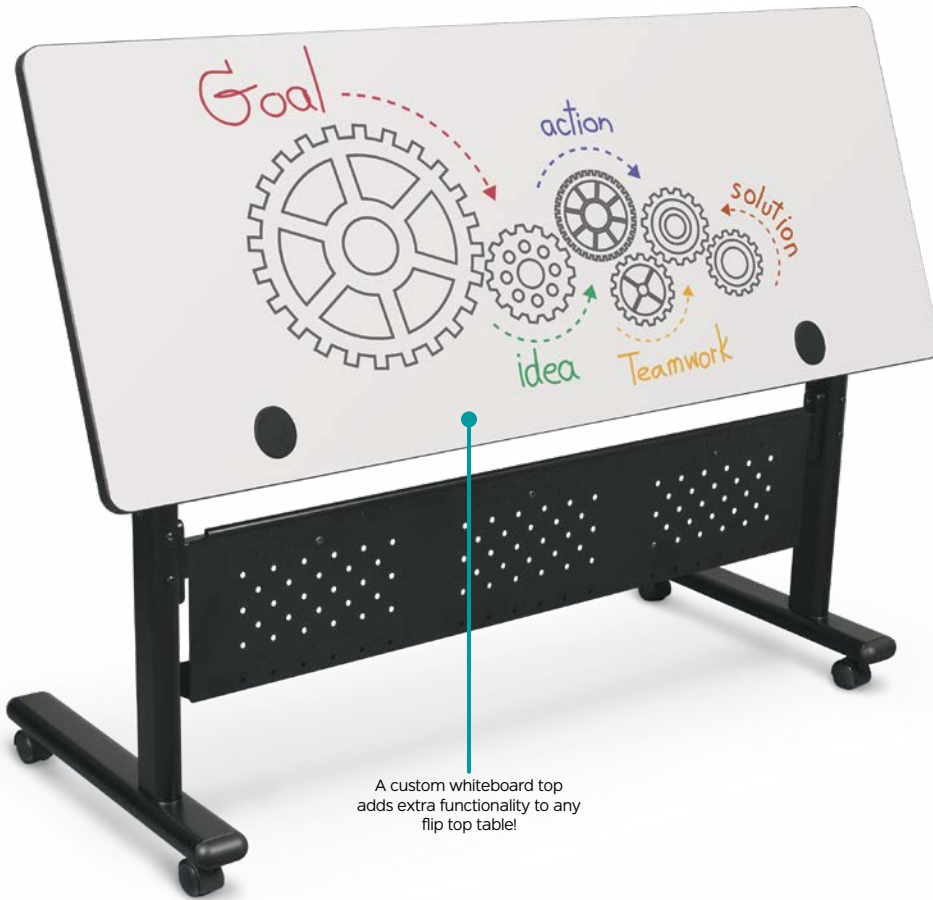

# HEIGHT ADJUSTABLE FLIPPER TABLES

Sit/Stand Conference & Training Tables (28.5" – 45")

Sit to stand tables for any space.

Flexible adjustment range accommodates virtually any function.

MOORECO™

Clamp Mount Outlet & USB Charger provides convenient desktop charging and power.

Optional flexible rubber ganging device

## HEIGHT ADJUSTABLE SIT/STAND FLIPPER TABLES (28.5" - 45")

- Easily accommodate a range of ages and sizes with the Height Adjustable Flipper Conference & Training Table, the most flexible table on the market.
- Tables adjust from 28.5" to 45" high, designed to allow easy viewing with stadium style seating in larger training room environments. Tables can be used with chairs, stools, or while standing.
- Each features a 1" thick HPL top available in multiple quick ship laminates, or can be customized with any HPL and edgeband. Tops flip back with a simple one handed lever mechanism to allow for easy transport and nesting for compact storage.
- The black powder-coated steel frame includes a stabilizing stretcher bar and 2" casters (two locking). Optional modesty panel available for 6024 and 7224 tables.
- Tested to support up to 300 lbs. SCS Indoor Advantage Gold Certified.
- Clamp Mount Outlet & USB Charger provides instant desktop power and charging accessibility.
- Optional rubber ganging device allows you to join your table configurations with ease.
- **PLEASE NOTE:** Custom orders and whiteboard top option are subject to an upcharge and laminate availability. Please contact your sales representative for current availability and lead time information.