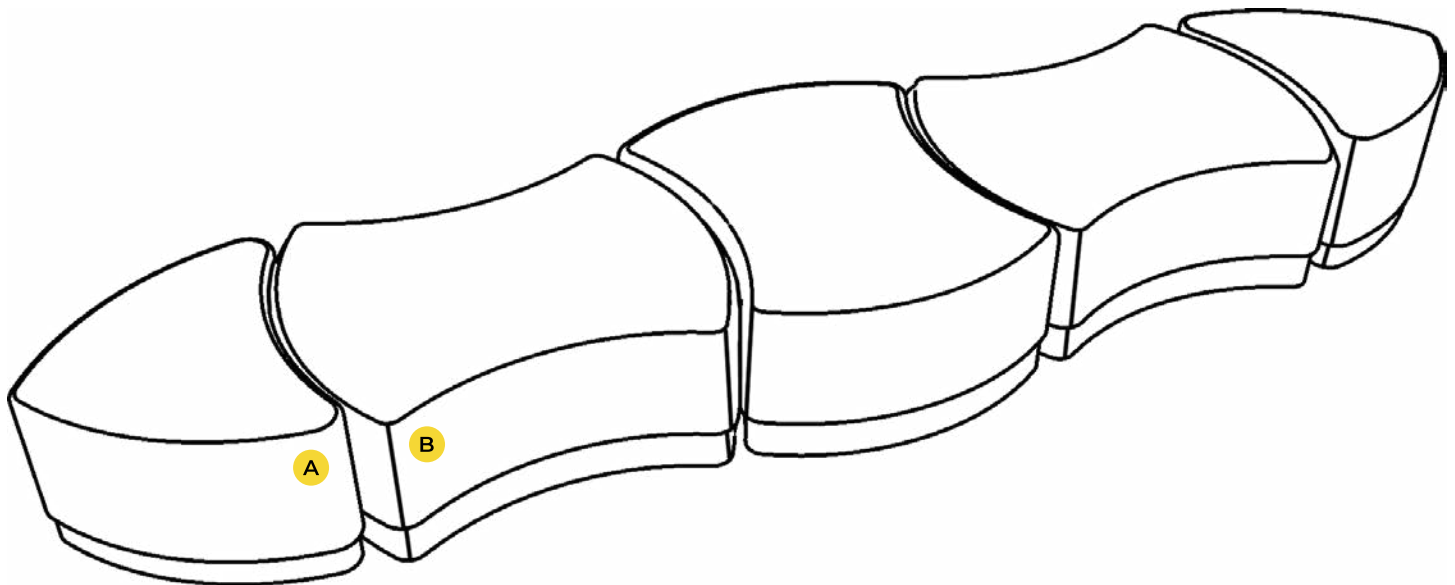

QUAD & CHEVRON

Two complementary shapes form a variety of configurations for public or private spaces, for office or educational settings. Customize with your choice of durable fabrics to give any environment modern appeal with the flexibility to change as you need.