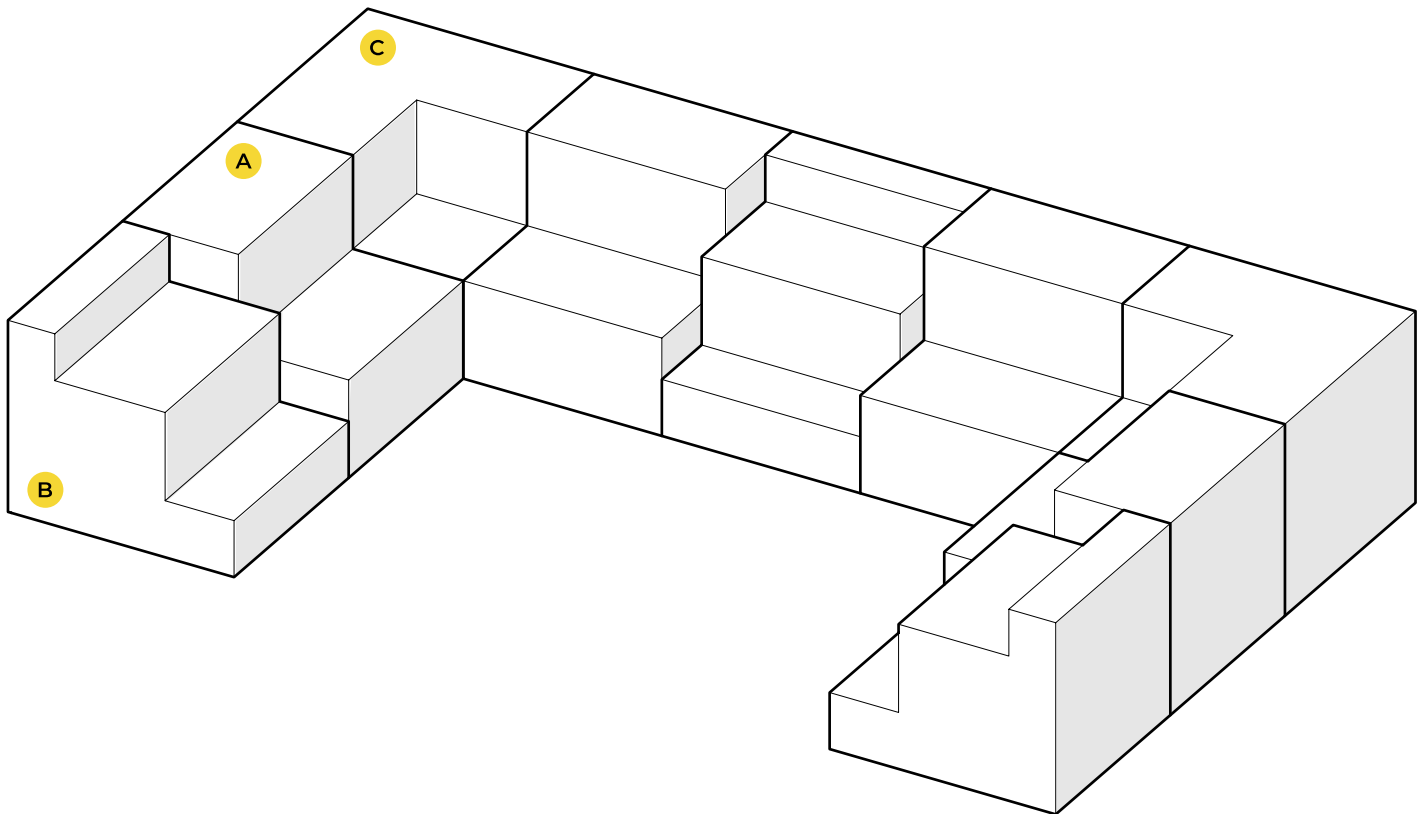

OTHER CONFIGURATION SUGGESTIONS:

KEY	DESCRIPTION	PART NO.	QUANTITY
A	Shapes Bench	900S	4
B	Shapes Bench – Table Top	900T	1

MOORECO™

MOORECO INC
2885 Lorraine Avenue | Temple, TX 76501
p: 800.749.2258 | f: 866.888.7483
www.moorecoinc.com

ELEVATE STEPS WEDGE

Combine your choice of tiered soft seating pieces to create a comfortable and attractive place to socialize, study, or collaborate. Two- and three-tiered pieces are available in straight, wedge, or 45° curved seats to create virtually limitless seating to fit any space.

OTHER CONFIGURATION SUGGESTIONS:

KEY	DESCRIPTION	PART NO.	QUANTITY
A	Elevate Steps 2-Tier Inside Wedge	TS1005	3
B	Elevate Steps 3-Tier Inside Wedge	TS1006	4

ELEVATE STEPS STRAIGHT

Combine your choice of tiered soft seating pieces to create a comfortable and attractive place to socialize, study, or collaborate. Two- and three-tiered pieces are available in straight, wedge, or 45° curved seats to create virtually limitless seating to fit any space.