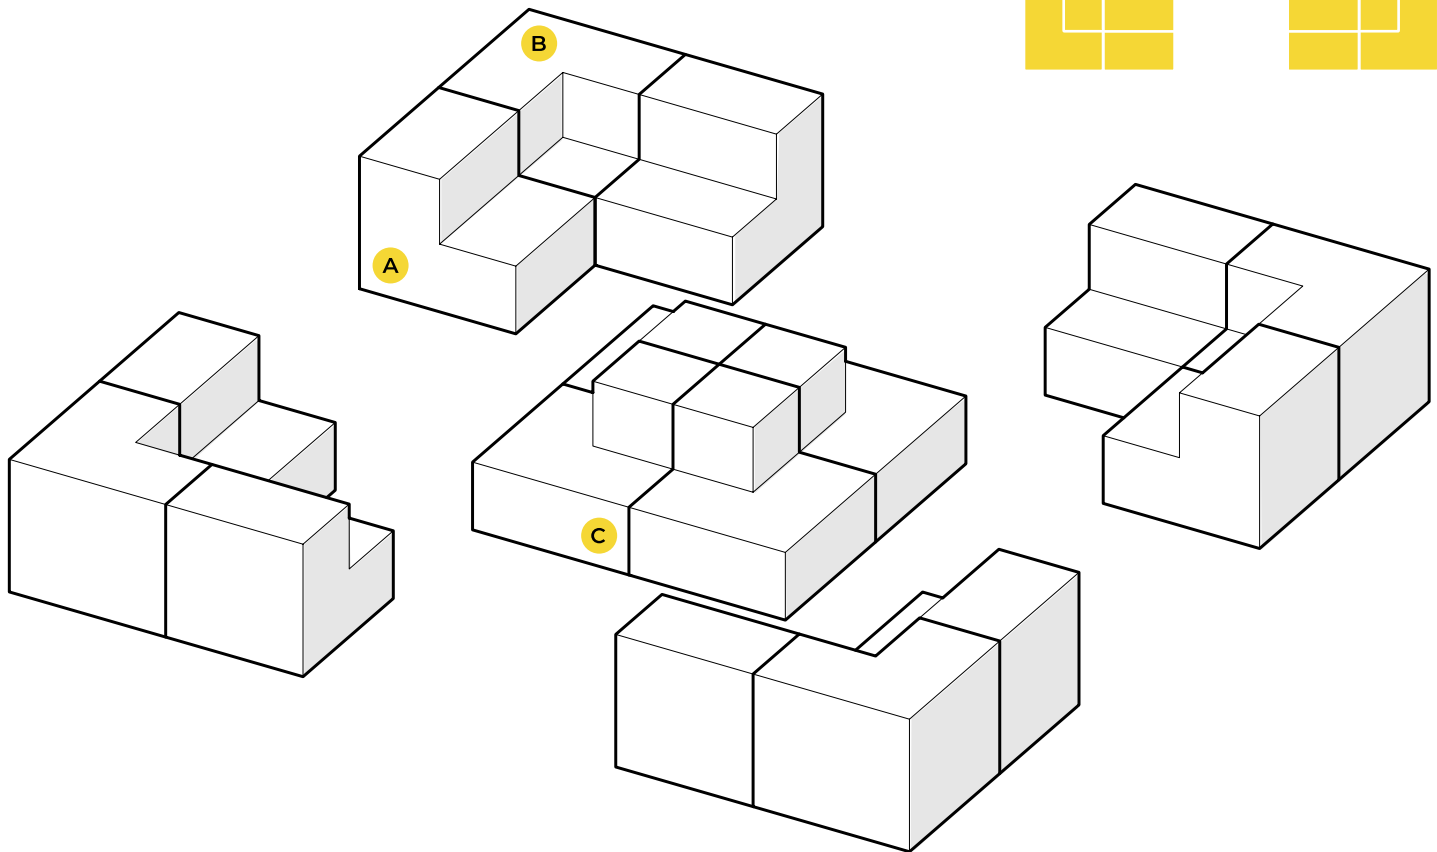

OTHER CONFIGURATION SUGGESTIONS:

KEY	DESCRIPTION	PART NO.	QUANTITY
A	Elevate Steps 2-Tier Inside Wedge	TS1005	3
B	Elevate Steps 3-Tier Inside Wedge	TS1006	4

ELEVATE STEPS STRAIGHT

Combine your choice of tiered soft seating pieces to create a comfortable and attractive place to socialize, study, or collaborate. Two- and three-tiered pieces are available in straight, wedge, or 45° curved seats to create virtually limitless seating to fit any space.

OTHER CONFIGURATION SUGGESTIONS:

KEY	DESCRIPTION	PART NO.	QUANTITY
A	Elevate Steps 2-Tier Straight Seat	TS1001	4
B	Elevate Steps 3-Tier Straight Seat	TS1002	3
C	Elevate Steps 2-Tier Inside Corner	TS1007	2

MOORECO INC
 2885 Lorraine Avenue | Temple, TX 76501
 p: 800.749.2258 | f: 866.888.7483
 www.moorecoinc.com

ELEVATE STEPS LOUNGE

Combine your choice of tiered soft seating pieces to create a comfortable and attractive place to socialize, study, or collaborate. Two- and three-tiered pieces are available in straight, wedge, or 45° curved seats to create virtually limitless seating to fit any space.