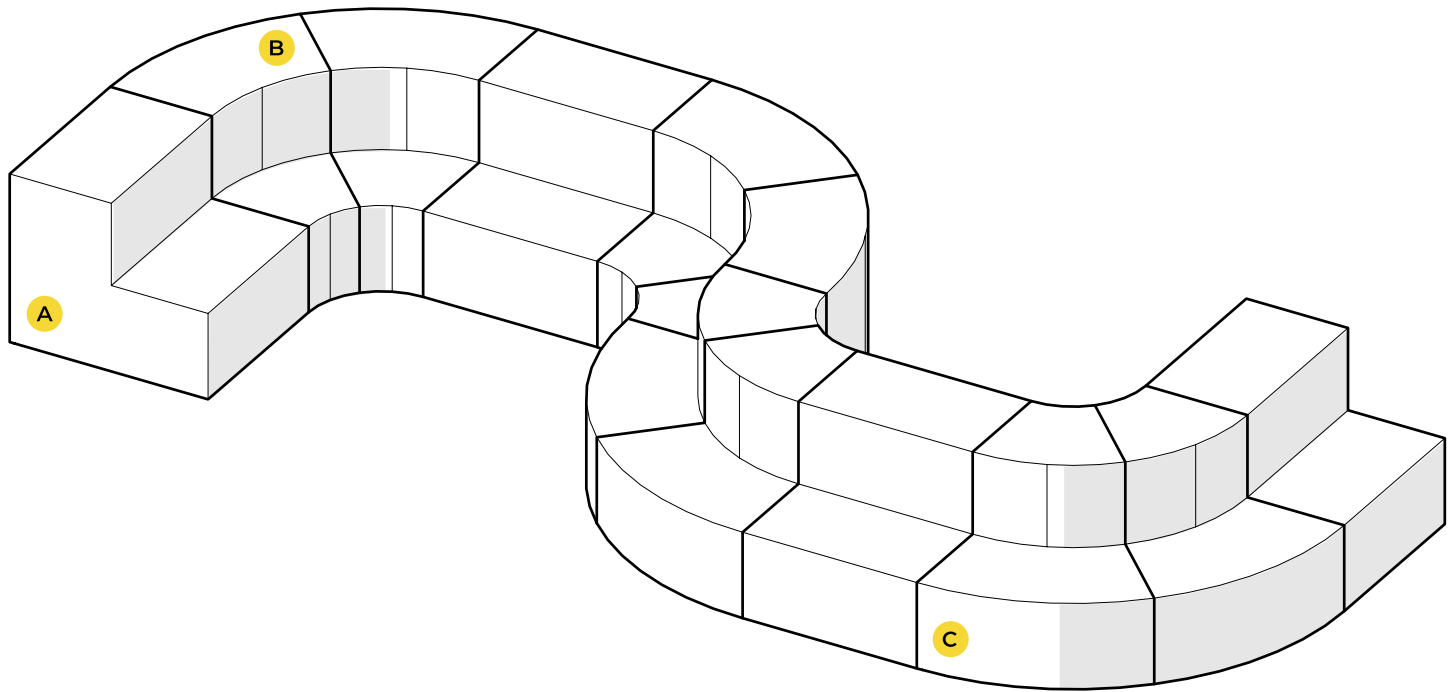

ELEVATE STEPS CURVED

Combine your choice of tiered soft seating pieces to create a comfortable and attractive place to socialize, study, or collaborate. Two- and three-tiered pieces are available in straight, wedge, or 45° curved seats to create virtually limitless seating to fit any space.