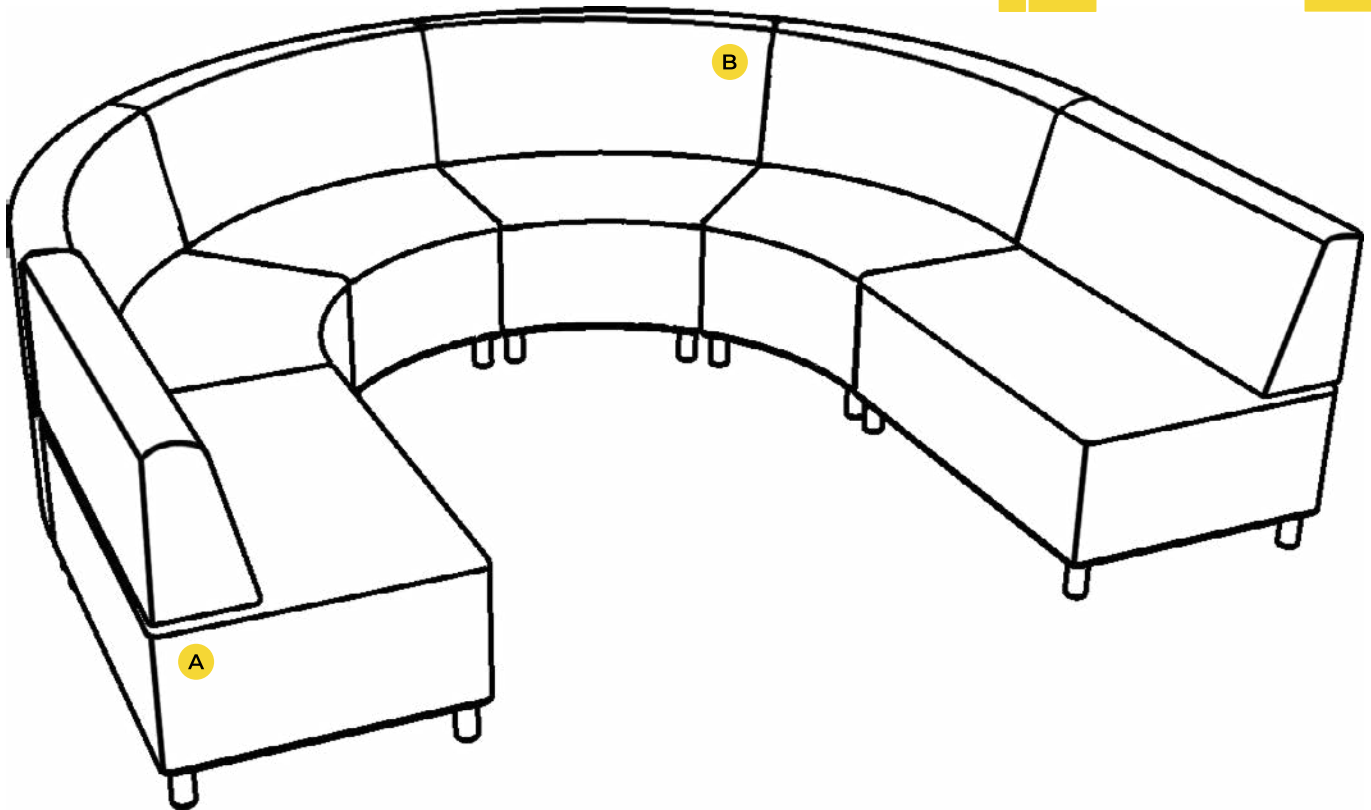

MEDIASPACE

Designed to facilitate face-to-face collaboration and conversation in a variety of multimedia environments. Accommodates a center table with a television or other display at the open end. Set also arranges into a variety of other configurations with ease.