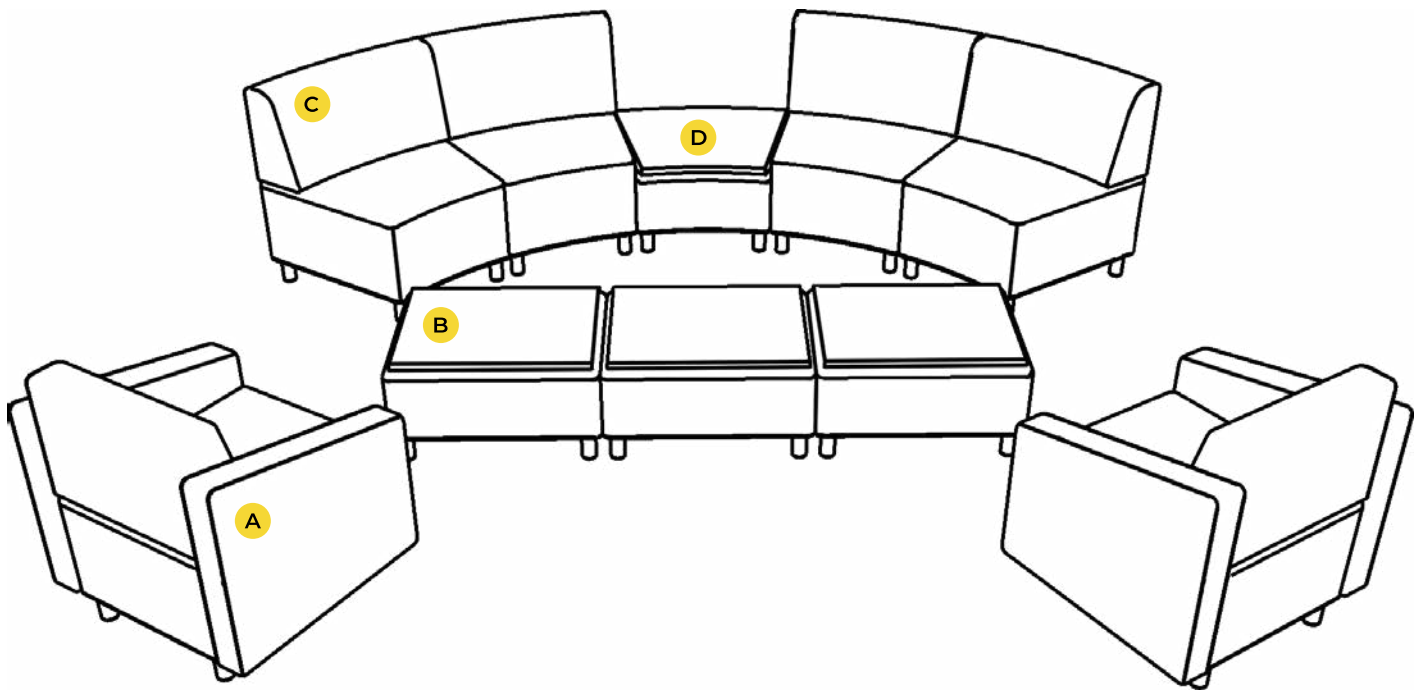

LOUNGE A

Keep your reception/waiting area modern and stylish with easy to move and arrange furniture. Modular pieces create comfortable and flexible seating areas with ample table space included.