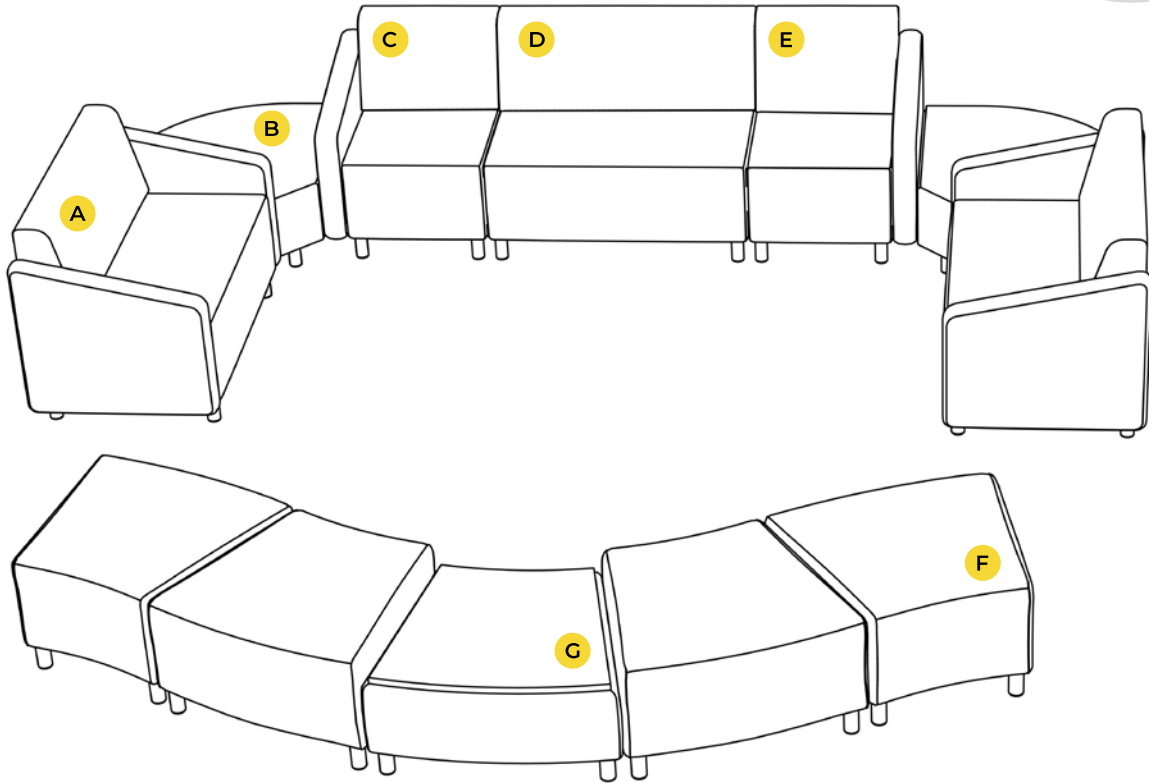

LOUNGE B

Keep your reception/waiting area modern and stylish with easy to move and arrange furniture. Modular pieces create comfortable and flexible seating areas with ample table space included.