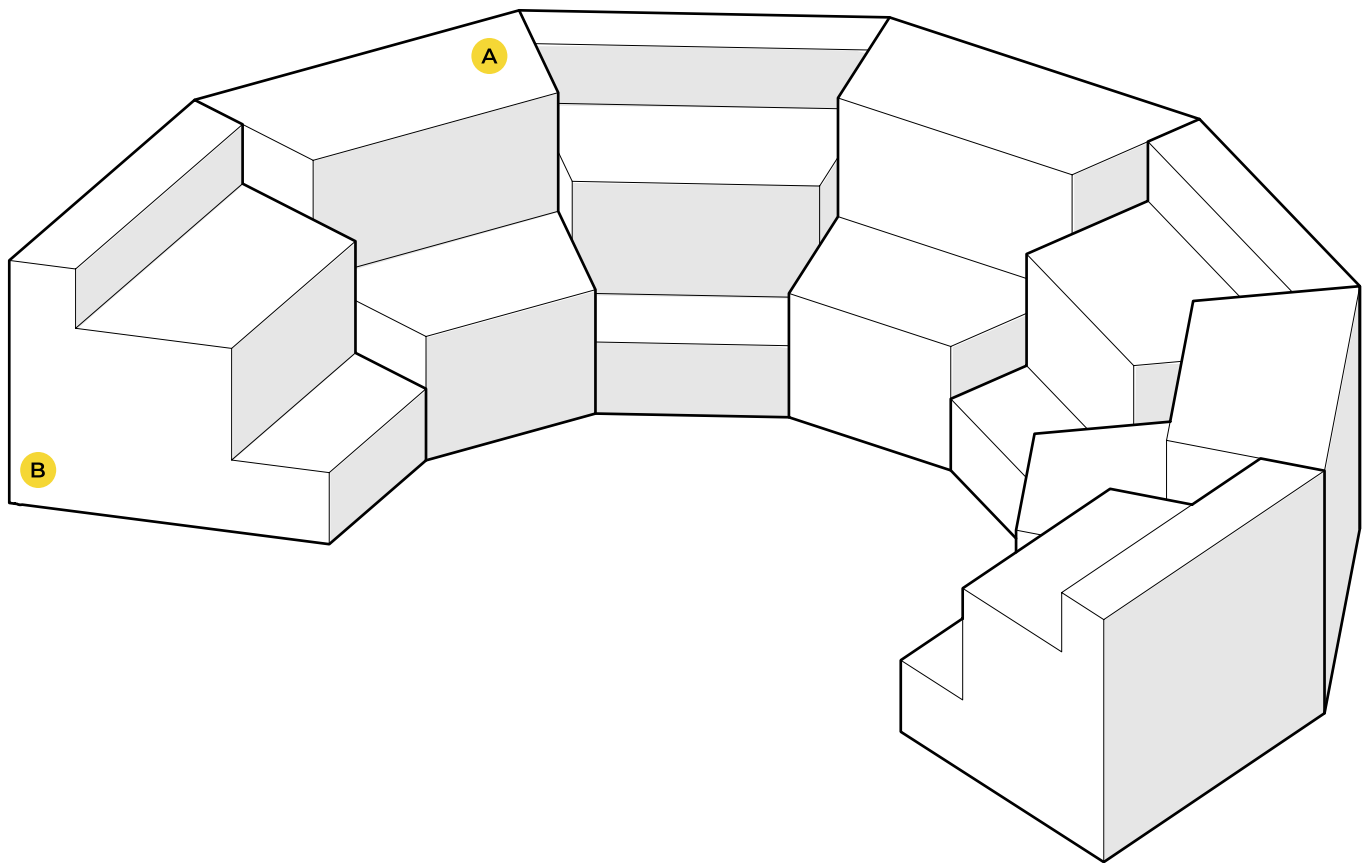

OTHER CONFIGURATION SUGGESTIONS:

KEY	DESCRIPTION	PART NO.	QUANTITY
A	45° Inside Wedge Chair – Armless	4000CIB	6

SHAPES FIVE POD

Shapes soft seating bring simplicity and functionality in a sleek and modern package. Made to fit any collaboration style setting. Shapes feature complementary curves on each side that can fit together in numerous ways.

OTHER CONFIGURATION SUGGESTIONS:

KEY	DESCRIPTION	PART NO.	QUANTITY
A	Shapes Bench	900S	4
B	Shapes Bench – Table Top	900T	1

MOORECO™

MOORECO INC
2885 Lorraine Avenue | Temple, TX 76501
p: 800.749.2258 | f: 866.888.7483
www.moorecoinc.com

ELEVATE STEPS WEDGE

Combine your choice of tiered soft seating pieces to create a comfortable and attractive place to socialize, study, or collaborate. Two- and three-tiered pieces are available in straight, wedge, or 45° curved seats to create virtually limitless seating to fit any space.