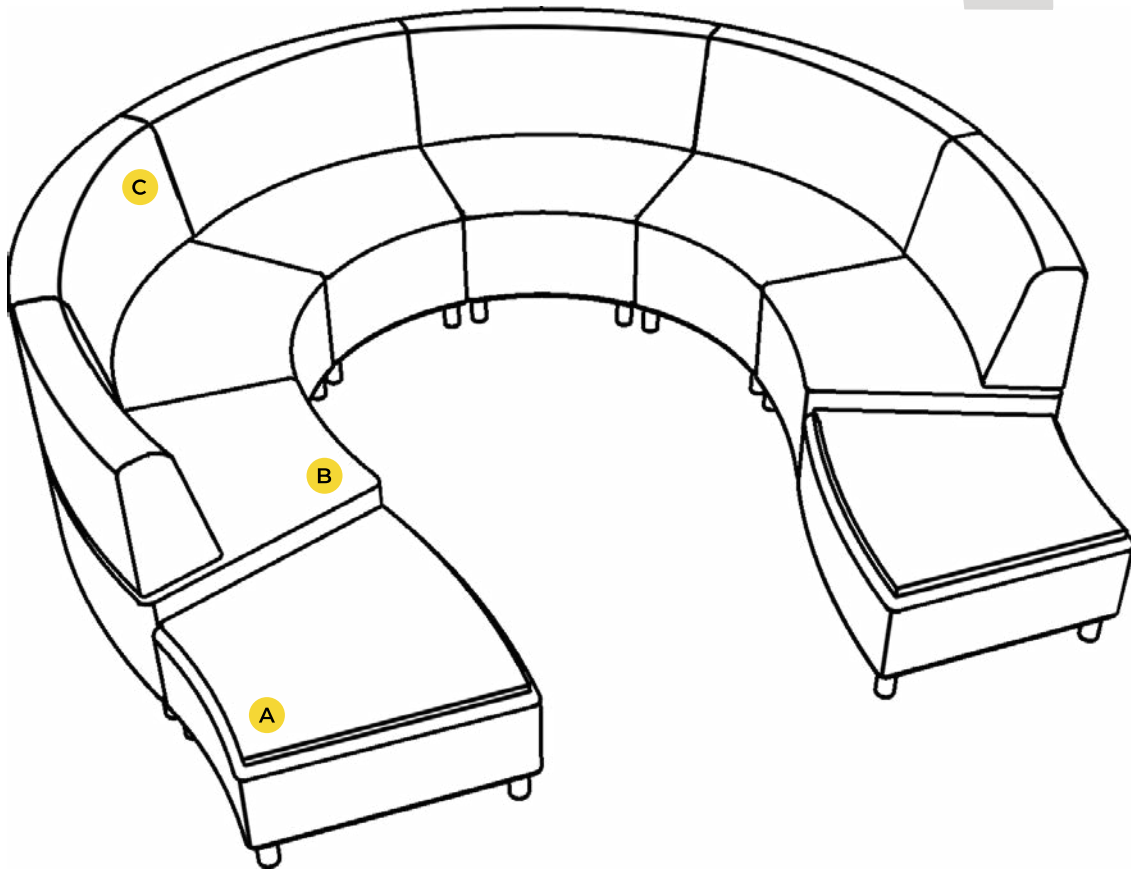

MOORECO INC
 2885 Lorraine Avenue | Temple, TX 76501
 p: 800.749.2258 | f: 866.888.7483
www.moorecoinc.com

CLOUD 9 SIX POD

Unique curved shape combines beautifully for an informal group discussion or learning setting. Complementary curves mean you can arrange the seats in a variety of ways to fit your needs. Customizable with durable fabrics to match any decor.

OTHER CONFIGURATION SUGGESTIONS:

KEY	DESCRIPTION	PART NO.	QUANTITY
A	Cloud 9 Bench	1200S	6

MOORECO™

MOORECO INC
2885 Lorraine Avenue | Temple, TX 76501
p: 800.749.2258 | f: 866.888.7483
www.moorecoinc.com

HORSESHOE

Create an intimate meeting center that accommodates up to six people with tables for accessories or meeting materials. Durable fabric options provide long lasting and modern appeal in a variety of custom finishes. Rearrange pieces in a variety of ways on the fly for quick and easy versatility.