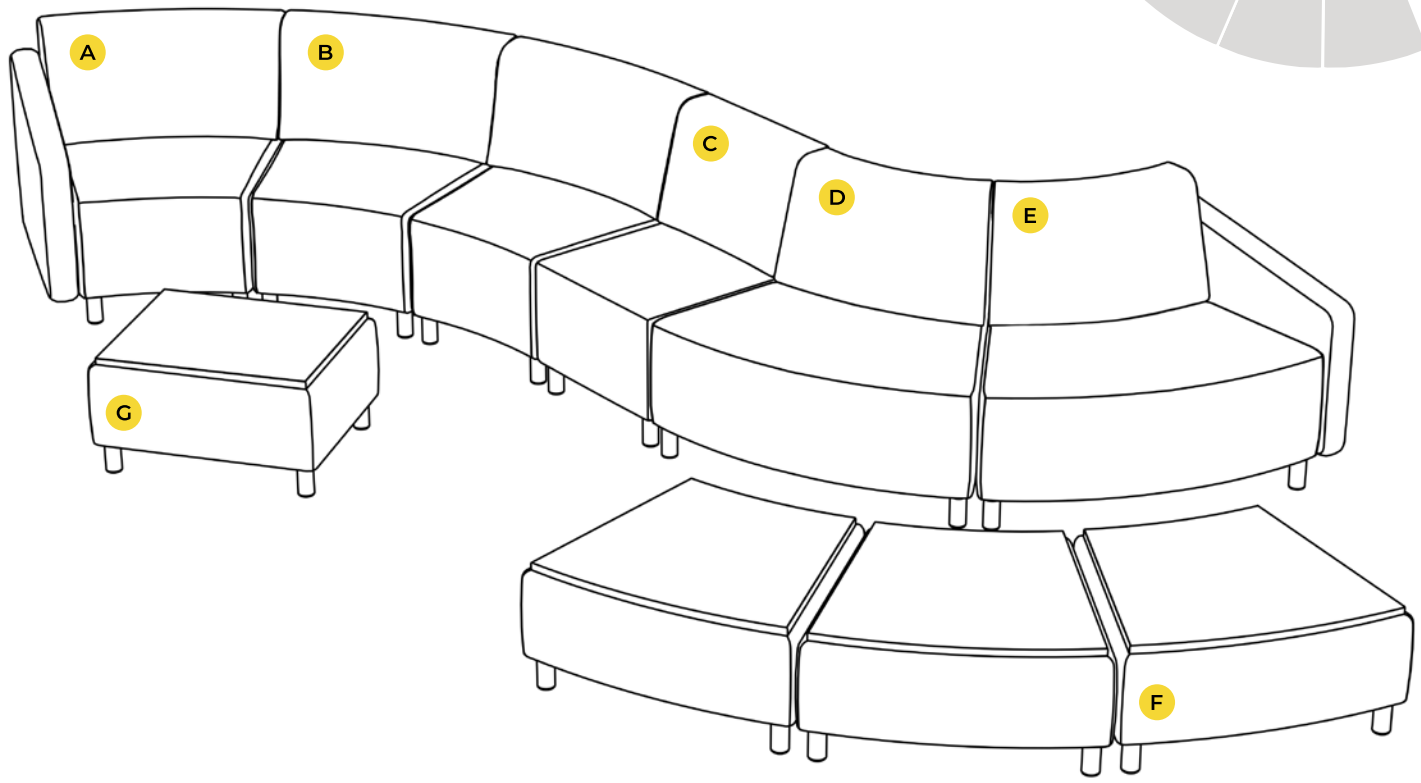

CLASSROOM SPACE A

Designed with younger users in mind, the kids' line of soft seating is 30% smaller than the original, but made with the same quality in structure and material offerings. Engage your kids in friendly and fun group settings with more casual furniture, designed to enhance comfort and creativity.

OTHER CONFIGURATION SUGGESTIONS:

KEY	DESCRIPTION	PART NO.	QUANTITY
A	Kids 22.5° Inside Wedge Chair – Right Arm	8000CIBRH	1
B	Kids 22.5° Inside Wedge Chair – Armless	8000CIB	2
C	Kids Chair – Armless	7000C	1
D	Kids 22.5° Outside Wedge Chair – Armless	8000COB	1
E	Kids 22.5° Outside Wedge Chair – Left Arm	8000COBLH	1
F	Kids 22.5° Wedge Bench – Table Top	8000T	3
G	Kids Single Bench – Table Top	7000T	1

MOORECO INC
 2885 Lorraine Avenue | Temple, TX 76501
 p: 800.749.2258 | f: 866.888.7483
www.moorecoinc.com

CLOUD 9 SIX POD

Unique curved shape combines beautifully for an informal group discussion or learning setting. Complementary curves mean you can arrange the seats in a variety of ways to fit your needs. Customizable with durable fabrics to match any decor.

HORSESHOE

Create an intimate meeting center that accommodates up to six people with tables for accessories or meeting materials. Durable fabric options provide long lasting and modern appeal in a variety of custom finishes. Rearrange pieces in a variety of ways on the fly for quick and easy versatility.