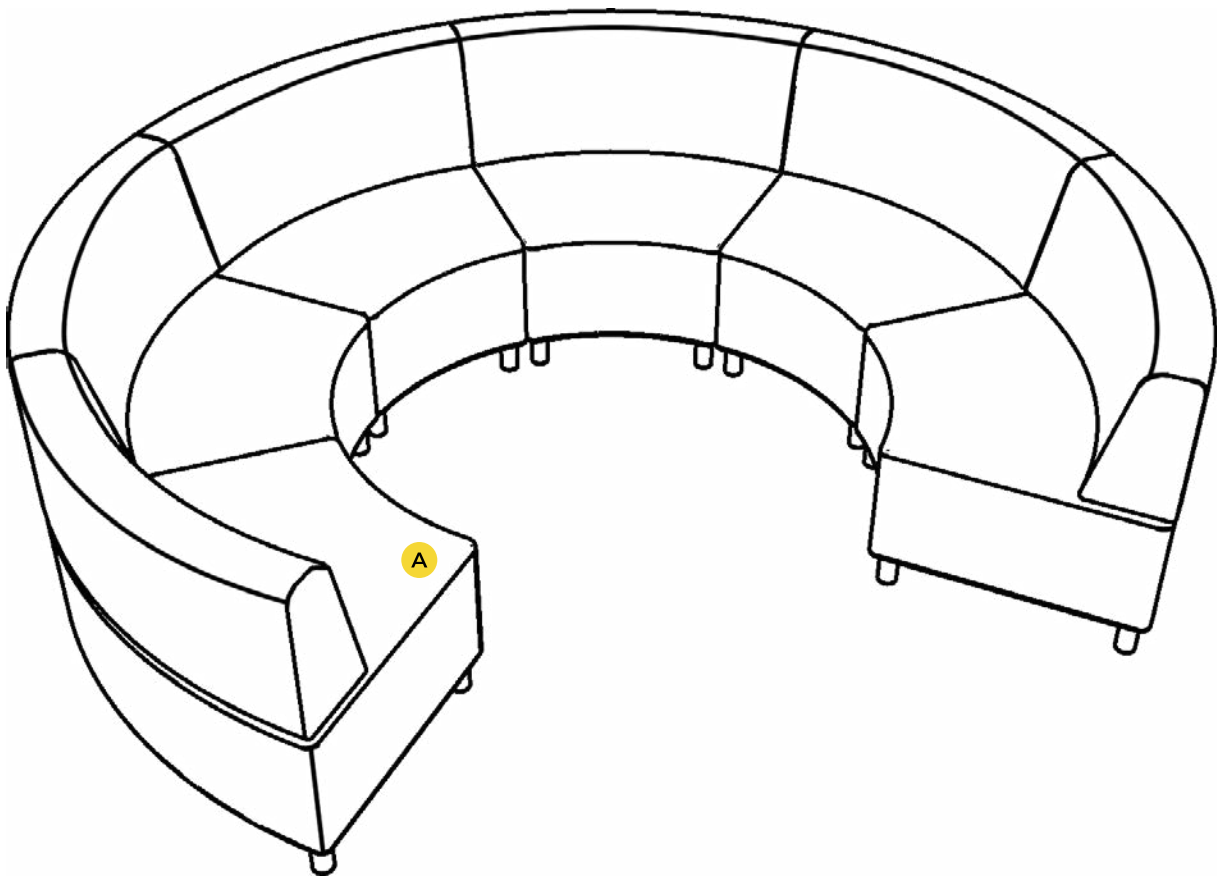

OTHER CONFIGURATION SUGGESTIONS:

KEY	DESCRIPTION	PART NO.	QUANTITY
A	45° Outside Wedge Chair – Armless	4000COB	6
B	22.5° Wedge Bench	3000B	4
C	22.5° Wedge Bench – Table Top	3000T	1

QUAD & CHEVRON

Two complementary shapes form a variety of configurations for public or private spaces, for office or educational settings. Customize with your choice of durable fabrics to give any environment modern appeal with the flexibility to change as you need.

OTHER CONFIGURATION SUGGESTIONS:

KEY	DESCRIPTION	PART NO.	QUANTITY
A	45° Inside Wedge Chair – Armless	4000CIB	6

SHAPES FIVE POD

Shapes soft seating bring simplicity and functionality in a sleek and modern package. Made to fit any collaboration style setting. Shapes feature complementary curves on each side that can fit together in numerous ways.