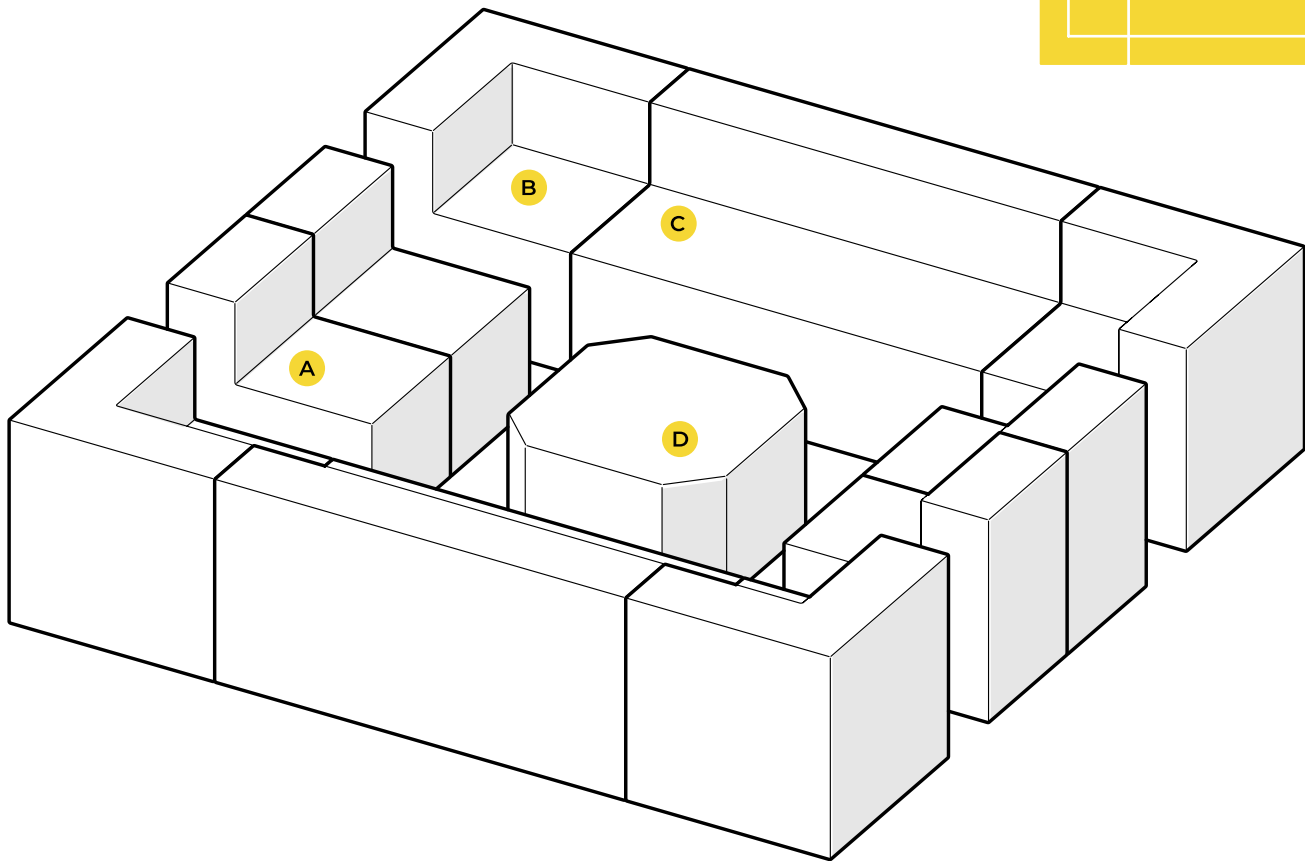

ELEVATE WIND LOUNGE

Your space will feel right at home with the Elevate Wind family, featuring single and double sided seating in so many sizes, including several ottoman options. Seating this flexible means you can make a configuration for any space, no matter how unorthodox.