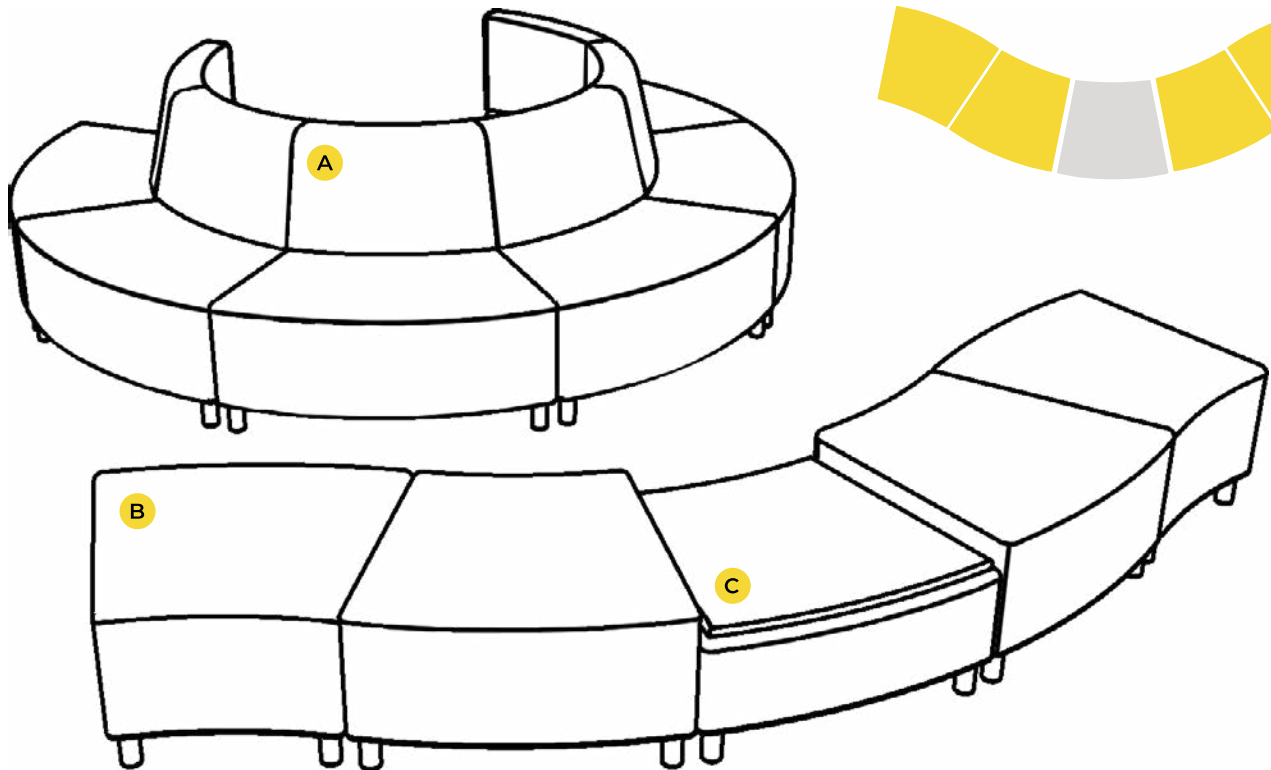

PUBLIC

Customizable furniture that is designed to change when and where you need it to accommodate your dynamic public spaces. Modular pieces create comfortable and flexible seating arrangements with durable construction and modern appeal.