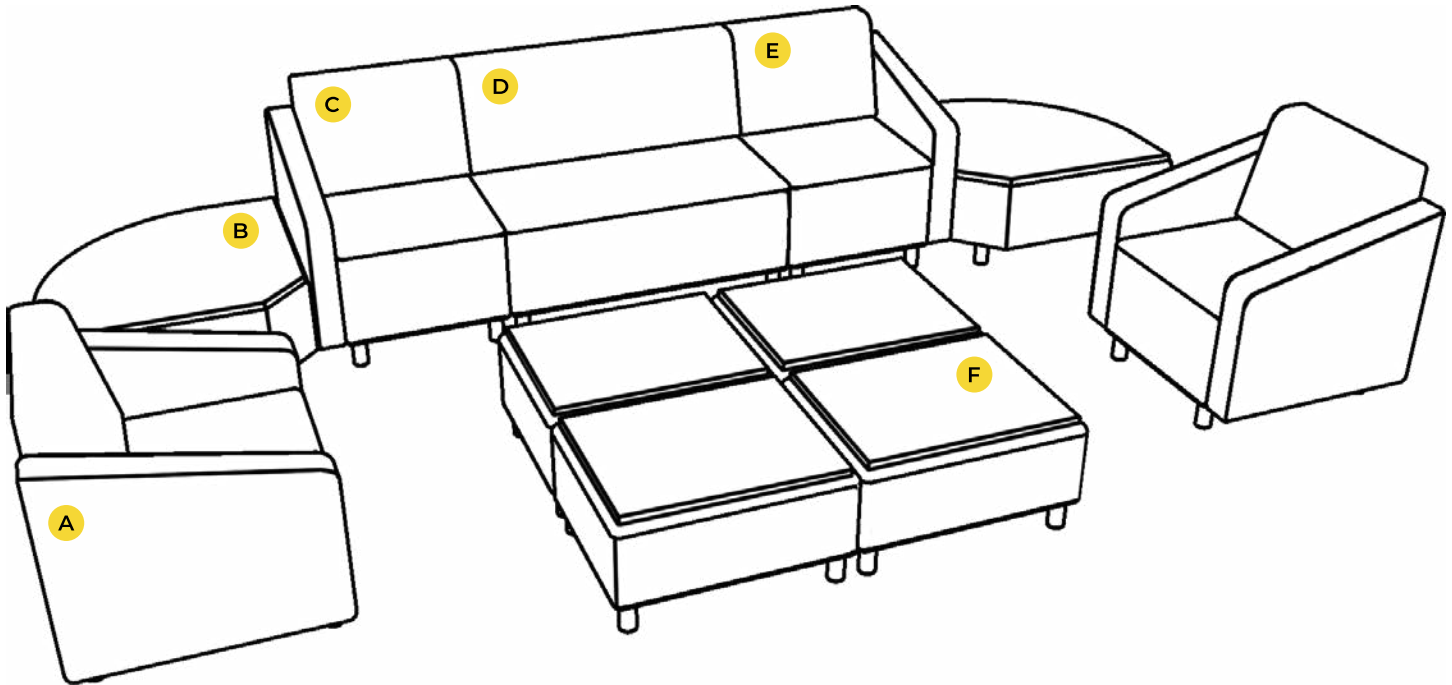

LOUNGE C

Keep your reception/waiting area modern and stylish with easy to move and arrange furniture. Modular pieces create comfortable and flexible seating areas with ample table space included.