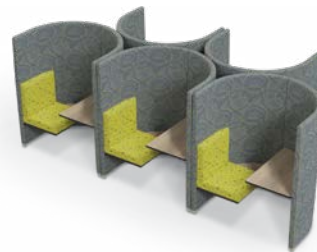

MooreCo Privacy Pod

A comfortable solution for private work and study time

FEATURES & BENEFITS:

- Privacy Pods feature a built-in work surface and side table to provide ample space for a laptop and storage for a bag, backpack, or other belongings.
- Optional integrated electrical outlets keep your devices powered, charged, and ready to go.
- Curved wall shape is designed to reduce noise, providing a quiet workspace. Short and tall privacy wall options available.
- Available in a variety of fabric combinations through our graded-in program.
- Designed to allow multiple pods to be arranged in many configurations, fitting any space or nook.
- SCS Indoor Advantage Gold Certified.

MOORECO™

Privacy Pod

CONSTRUCTION

- Wood combination construction consisting of plywood and hardwood
- Aluminum legs
- Tables available in standard laminates and edgeband colors, or customize to your taste

AVAILABLE OPTIONS

- Tall or short version available
- Available in right-hand or left-hand orientation
- Optional power assembly available

MooreCo Contract furniture is fully customizable! View our most up-to-date laminate and edgeband offering online by clicking the button below.