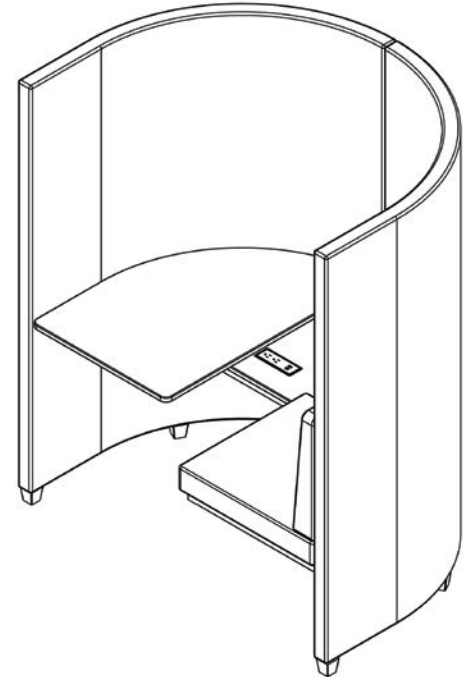

Privacy Pod

CONSTRUCTION

- Wood combination construction consisting of plywood and hardwood
- Aluminum legs
- Tables available in standard laminates and edgeband colors, or customize to your taste

AVAILABLE OPTIONS

- Tall or short version available
- Available in right-hand or left-hand orientation
- Optional power assembly available

MooreCo Contract furniture is fully customizable! View our most up-to-date laminate and edgeband offering online by clicking the button below.

[VIEW MATERIAL LIBRARY](#)

PRIVACY POD

BASE PART NO.	DESCRIPTION	DIMENSIONS
SG.SPP.UPP.533962.NP.R-COM	Privacy Pod (Upholstered) – Tall (COM) (Right)	62"H x 53"W x 39"D
SG.SPP.UPP.533962.NP.L-COM	Privacy Pod (Upholstered) – Tall (COM) (Left)	62"H x 53"W x 39"D
SG.SPP.UPP.533962.P.R-COM	Privacy Pod (Upholstered) – Tall + Power (COM) (Right)	62"H x 53"W x 39"D
SG.SPP.UPP.533962.P.L-COM	Privacy Pod (Upholstered) – Tall + Power (COM) (Left)	62"H x 53"W x 39"D
SG.SPP.UPP.533948.NP.R-COM	Privacy Pod (Upholstered) – Short (COM) (Right)	48"H x 53"W x 39"D
SG.SPP.UPP.533948.NP.L-COM	Privacy Pod (Upholstered) – Short (COM) (Left)	48"H x 53"W x 39"D
SG.SPP.UPP.533948.P.R-COM	Privacy Pod (Upholstered) – Short + Power (COM) (Right)	48"H x 53"W x 39"D
SG.SPP.UPP.533948.P.L-COM	Privacy Pod (Upholstered) – Short + Power (COM) (Left)	48"H x 53"W x 39"D

MOORECO INC.
2885 Lorraine Ave | Temple, TX 76501
P: 800.749.2258 | F: 866.888.7483
www.moorecoinc.com