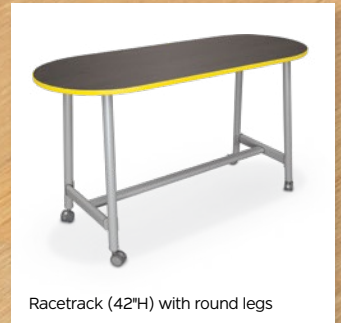

AKT TABLES

akt
BY MOORECO

Round (29"H) with rectangular legs

Quad (36"H) with round legs

Cog (29"H) with rectangular legs

Racetrack (42"H) with round legs

"Akt" with purpose and intention.

Versatile and flexible table line grows with you.

6030 Rectangle (42"H) with rectangular legs and butcher block top

MooreCo furniture is fully customizable! View our most up-to-date laminate and edgeband offering online by clicking the button below:

[VIEW MATERIAL LIBRARY](#)

- Laminate tops measure 1-1/8" thick; butcher block tops (available on certain sizes) measure 1-1/2" thick
- Available in 29", 36", or 42"H. Two taller sizes include foot rest.
- Standard and custom laminates and edgebands available.
- Unitized frame for improved structural strength and stability.
- Fixed height legs include casters.
- Angled legs available in rectangular or round options.
- Available in multiple shape and size options.
- SCS Indoor Advantage Gold Certified.
- **PLEASE NOTE:** Custom orders and whiteboard top option are subject to an upcharge and laminate availability. Please contact your sales representative for current availability and lead time information.

Racetrack (36"H) with rectangular legs

Wavy Trapezoid (29"H) with rectangular legs

Racetrack
72" x 30"

Wavy Half Round
57" x 29.6"

29"H Table Only

Wavy Rectangle
58.8" x 32.6"

Quad
47.4" x 35.7"

Amoeba
53.2" x 47.8"