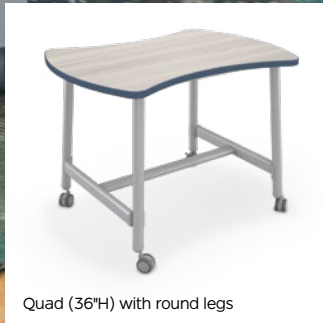

AKT TABLES

akt
BY MOORECO

Round (29"H) with rectangular legs

Quad (36"H) with round legs

Cog (29"H) with rectangular legs

Racetrack (42"H) with round legs

"Akt" with purpose and intention.

Versatile and flexible table line grows with you.

6030 Rectangle (42"H) with rectangular legs and butcher block top

MooreCo furniture is fully customizable! View our most up-to-date laminate and edgeband offering online by clicking the button below:

[VIEW MATERIAL LIBRARY](#)

- Laminate tops measure 1-1/8" thick; butcher block tops (available on certain sizes) measure 1-1/2" thick
- Available in 29", 36", or 42"H. Two taller sizes include foot rest.
- Standard and custom laminates and edgebands available.
- Unitized frame for improved structural strength and stability.
- Fixed height legs include casters.
- Angled legs available in rectangular or round options.
- Available in multiple shape and size options.
- SCS Indoor Advantage Gold Certified.
- **PLEASE NOTE:** Custom orders and whiteboard top option are subject to an upcharge and laminate availability. Please contact your sales representative for current availability and lead time information.