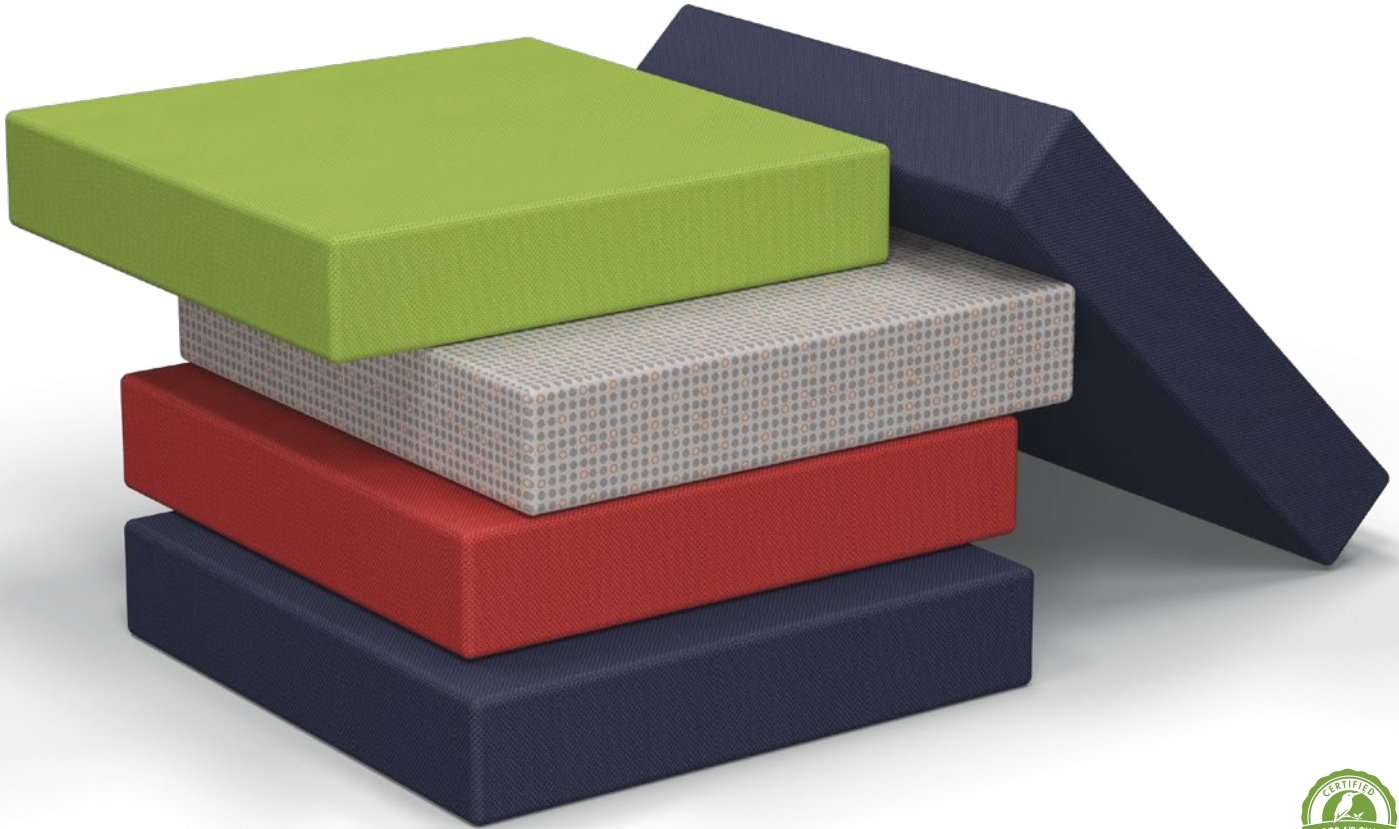

SEAT PADS

CONSTRUCTION & FEATURES:

Sit. Stay. Get comfortable with MooreCo's multi-use soft seating seat pads. Available in multiple sizes, the full-foam construction seat pads are ideal for use as floor cushions or extra padding on harder seats. Options range from round and square styles, in 3" or 5" thickness and 15" or 18" circumference. Seat pads turn any surface into soft seating with mixed polyurethane foam that provides max comfort and softness. Customize through our graded-in fabrics program (COM available on approval).

- Full foam mixed polyurethane construction for years of durable soft cushioning.
- Available in multiple sizes, including 3" and 5" thickness and 15" and 18" circumference.
- Choose from round or square pads.
- Easily stack multiple seat pads in the Dot Cart for accessible, mobile storage.
- SCS Indoor Advantage Gold Certified.

AVAILABLE UPGRADES:

Two or more fabrics

CAL 133 Compliance

Moisture Barrier

PRODUCT LINE:

Round Seat Pad (3" x 15")
115R3-VX

3"H x 15"W x 15"D | 3 lbs

Round Seat Pad (5" x 15")
115R5-VX

Square Seat Pad (5" x 15")
115S5-VX

5"H x 15"W x 15"D | 4 lbs

Square Seat Pad (3" x 18")
118S3-VX

3"H x 18"W x 18"D | 4 lbs

Square Seat Pad (5" x 18")
118S5-VX

5"H x 18"W x 18"D | 5 lbs

FABRIC OPTIONS:

We partner with several top textile manufacturers to offer you a wide array of fabric choices. A full list of graded-in fabrics is available at moorecoinc.com/price-guides. COM fabrics available on approval.