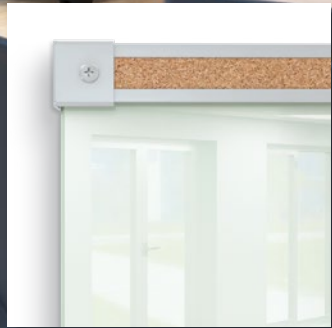

LISO GLASS WALL

Classroom Series

Truly the glass of fashion!

Turn your blank walls into something extraordinary with purpose.

MOORECO™

LISO GLASS WALL - CLASSROOM SERIES

- Transform your old whiteboards and walls with the new Liso Classroom Series Glass Wall panel system. Liso is engineered to incorporate the best qualities of magnetic glass markerboards with a modular full wall whiteboard ensemble.
- Liso will modernize and elevate your walls instantly with smart style and functional whiteboard space, ideal for communication, collaboration, and creativity. Create a user-friendly and inviting room-sized presentation surface.
- Tempered safety glass is suited for use in any environment, from industrial to classroom and everything in between. Steel-backed glass accepts rare earth magnets.
- Glass is available standard in gloss white, in any of our seven Hierarchy glass colors, or in custom colors. Create one sleek monochrome wall, or mix and match for a custom appearance.
- The Liso Classroom Series features a full-length tackable map rail along the top edge, and a full-length anodized aluminum accessory tray along the bottom for storing markers and erasers.
- Fifty year limited warranty. SCS Indoor Advantage Gold Certified.
- **PLEASE NOTE:** because of the construction of the glass boards, there is no way to accommodate cut outs for outlets or light switches. Please take this into consideration when planning your glass wall mounting locations.