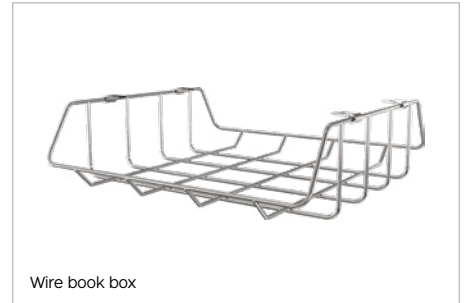

HIERARCHY CHEVRON

Configurable Student Desk & Table System

Versatile shape for multiple configurations.

Group students easily for collaborative projects or assignments.

MOORECO™

Casters

Pack hook

Wire book box

HIERARCHY CHEVRON DESK & TABLE

- Versatile shape for multiple configurations. Group students easily for collaborative projects or assignments.
- The Hierarchy Chevron Desk and Table are an ideal configurable classroom system with full right- and left-hand accessibility.
- Specifically designed for supporting a variety of learning modes to promote interaction in your classroom.
- Scratch resistant 1-1/4" thick HPL top with T-mold edge banding. Available in standard and custom laminates and edge bands.
- Powder-coated steel legs are height adjustable, and designed for quick assembly. Available in black or platinum. Legs include floor safe glides, or choose optional casters for easy pod configuration.
- Youth height legs available for 12" to 18" height adjustment. Standing height legs available for 27" to 42" height adjustment.
- SCS Indoor Advantage Gold Certified.