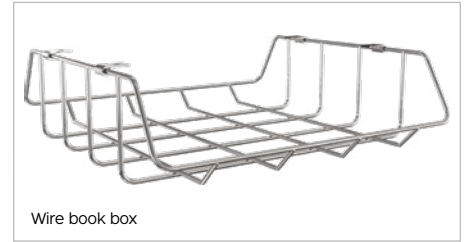

# HIERARCHY CLOUD 9

Configurable Student Desk & Table System

Fun shape for easy breezy set up.

Easy to configure desk and table for all ages, sizes, and left- or right-handed users.

MOORECO™

Casters

Pack hook

Wire book box

## HIERARCHY CLOUD 9 DESK & TABLE

- Fun shape for easy breezy set up. Group students easily for collaborative projects or assignments.
- The Hierarchy Cloud 9 Desk and Table are a configurable and customizable system for your flexible classroom. Easy to configure desk for all ages, sizes, and left- or right-handed users.
- Specifically designed to support a variety of learning modes to promote interaction in your instructional spaces, the fun curved shape creates multiple pod configurations.
- Scratch resistant 1-1/4" thick HPL top with T-mold edge banding. Available in standard and custom laminates and edge bands.
- Powder-coated steel legs are height adjustable, and designed for quick assembly. Available in black or platinum. Legs include floor safe glides, or choose optional casters for easy pod configuration.
- Youth height legs available for 12" to 18" height adjustment. Standing height legs available for 27" to 42" height adjustment.
- Patent pending. SCS Indoor Advantage Gold Certified.