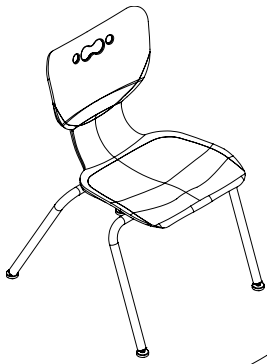

PART NO.	DESCRIPTION	DIMENSIONS	SHIP WT.
HIERARCHY 5-STAR STOOL			
53512-XXXX-NA-HC	No Arms - Hard Casters	37.5" - 47.5"H x 24"W x 24"D	24 lbs
53512-XXXX-NA-SC	No Arms - Soft Casters	37.5" - 47.5"H x 24"W x 24"D	24 lbs
53512-XXXX-WA-HC	With Arms - Hard Casters	37.5" - 47.5"H x 24"W x 24"D	25 lbs
53512-XXXX-WA-SC	With Arms - Soft Casters	37.5" - 47.5"H x 24"W x 24"D	25 lbs