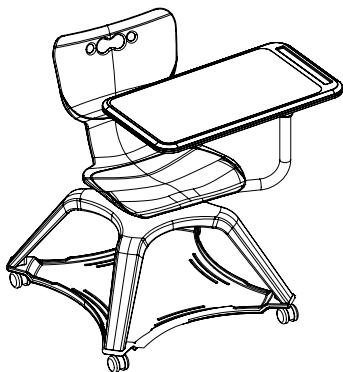

PART NO.	DESCRIPTION	DIMENSIONS	WT.
ENROLL TABLET CHAIR + HIERARCHY SHELL			
54325-XXXX-WA-TC-HC	With Arms (Tablet Arm & Cup Holder + Hard Caster)	33.1"H x 25.6"W x 25.6"D	35 lbs
54325-XXXX-WA-TC-SC	With Arms (Tablet Arm & Cup Holder + Soft Caster)	33.1"H x 25.6"W x 25.6"D	35 lbs
54325-XXXX-WA-TC-GL	With Arms (Tablet Arm & Cup Holder + Glides)	31.1"H x 25.6"W x 25.6"D	35 lbs
54325-XXXX-WA-TN-HC	With Arms (Tablet Arm + Hard Caster)	33.1"H x 25.6"W x 25.6"D	35 lbs
54325-XXXX-WA-TN-SC	With Arms (Tablet Arm + Soft Caster)	33.1"H x 25.6"W x 25.6"D	35 lbs
54325-XXXX-WA-TN-GL	With Arms (Tablet Arm + Glides)	31.1"H x 25.6"W x 25.6"D	35 lbs
54325-XXXX-WA-PC-HC	With Arms (Porcelain Tablet Arm & Cup Holder + Hard Caster)	33.1"H x 25.6"W x 25.6"D	37 lbs
54325-XXXX-WA-PC-SC	With Arms (Porcelain Tablet Arm & Cup Holder + Soft Caster)	33.1"H x 25.6"W x 25.6"D	37 lbs
54325-XXXX-WA-PC-GL	With Arms (Porcelain Tablet Arm & Cup Holder + Glides)	31.1"H x 25.6"W x 25.6"D	37 lbs
54325-XXXX-WA-PN-HC	With Arms (Porcelain Tablet Arm + Hard Caster)	33.1"H x 25.6"W x 25.6"D	37 lbs
54325-XXXX-WA-PN-SC	With Arms (Porcelain Tablet Arm + Soft Caster)	33.1"H x 25.6"W x 25.6"D	37 lbs
54325-XXXX-WA-PN-GL	With Arms (Porcelain Tablet Arm + Glides)	31.1"H x 25.6"W x 25.6"D	37 lbs
54325-XXXX-WA-NN-HC	With Arms (Hard Caster)	33.1"H x 25.6"W x 25.6"D	35 lbs
54325-XXXX-WA-NN-SC	With Arms (Soft Caster)	33.1"H x 25.6"W x 25.6"D	35 lbs
54325-XXXX-WA-NN-GL	With Arms (Glides)	31.1"H x 25.6"W x 25.6"D	35 lbs
54325-XXXX-NA-TC-HC	No Arms (Tablet Arm & Cup Holder + Hard Caster)	32.4"H x 25.6"W x 25.6"D	34 lbs
54325-XXXX-NA-TC-SC	No Arms (Tablet Arm & Cup Holder + Soft Caster)	32.4"H x 25.6"W x 25.6"D	34 lbs
54325-XXXX-NA-TC-GL	No Arms (Tablet Arm & Cup Holder + Glides)	30.4"H x 25.6"W x 25.6"D	34 lbs
54325-XXXX-NA-TN-HC	No Arms (Tablet Arm + Hard Caster)	32.4"H x 25.6"W x 25.6"D	34 lbs
54325-XXXX-NA-TN-SC	No Arms (Tablet Arm + Soft Caster)	32.4"H x 25.6"W x 25.6"D	34 lbs
54325-XXXX-NA-TN-GL	No Arms (Tablet Arm + Glides)	30.4"H x 25.6"W x 25.6"D	34 lbs
54325-XXXX-NA-PC-HC	No Arms (Porcelain Tablet Arm & Cup Holder + Hard Caster)	32.4"H x 25.6"W x 25.6"D	36 lbs
54325-XXXX-NA-PC-SC	No Arms (Porcelain Tablet Arm & Cup Holder + Soft Caster)	32.4"H x 25.6"W x 25.6"D	36 lbs
54325-XXXX-NA-PC-GL	No Arms (Porcelain Tablet Arm & Cup Holder + Glides)	30.4"H x 25.6"W x 25.6"D	36 lbs
54325-XXXX-NA-PN-HC	No Arms (Porcelain Tablet Arm + Hard Caster)	32.4"H x 25.6"W x 25.6"D	36 lbs
54325-XXXX-NA-PN-SC	No Arms (Porcelain Tablet Arm + Soft Caster)	32.4"H x 25.6"W x 25.6"D	36 lbs
54325-XXXX-NA-PN-GL	No Arms (Porcelain Tablet Arm + Glides)	30.4"H x 25.6"W x 25.6"D	36 lbs
54325-XXXX-NA-NN-HC	No Arms (Hard Caster)	32.4"H x 25.6"W x 25.6"D	34 lbs
54325-XXXX-NA-NN-SC	No Arms (Soft Caster)	32.4"H x 25.6"W x 25.6"D	34 lbs
54325-XXXX-NA-NN-GL	No Arms (Glides)	30.4"H x 25.6"W x 25.6"D	34 lbs