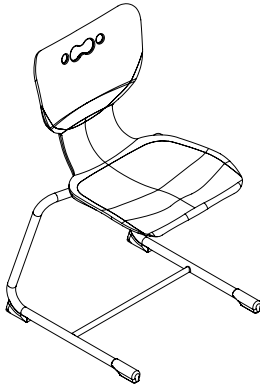

PART NO.	DESCRIPTION	DIMENSIONS	SHIP WT.
HIERARCHY ROCKER CHAIR			
54715-1-XXXX-NA-PL	No Arms - 14" (Platinum)	25.3"H x 19.1"W x 19.1"D	14 lbs
54716-1-XXXX-NA-PL	No Arms - 16" (Platinum)	30.5"H x 22.8"W x 23.6"D	15 lbs
54717-1-XXXX-NA-PL	No Arms - 18" (Platinum)	32.5"H x 22.8"W x 23.6"D	16 lbs
54716-1-XXXX-WA-PL	With Arms - 16" (Platinum)	31.3"H x 26.4"W x 23.6"D	17 lbs
54717-1-XXXX-WA-PL	With Arms - 18" (Platinum)	33.3"H x 26.4"W x 23.6"D	18 lbs