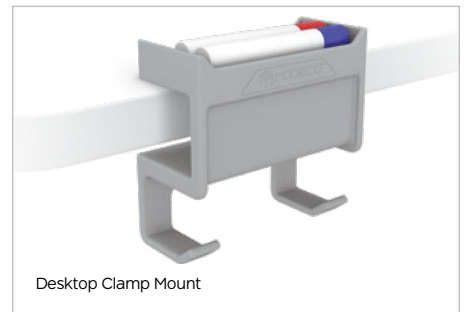

# COMPASS PORCELAIN STEEL LAPBOARD

Group learning and sharing made easy.

Porcelain lapboards are versatile and make learning fun.

MOORECO™

Marker clip attaches to any side of the lapboard

Single Docking Channel + Double Marker Tray

Double Docking Channel + Marker Tray

Wall Mount

Desktop Clamp Mount

## COMPASS PORCELAIN STEEL LAPBOARD

- Group learning and sharing made easy. Porcelain lapboards are versatile, erasable, and make learning fun.
- Compact magnetic porcelain steel hand-held panels provide easy group communication and collaboration. Designed to work with a wide variety of accessories, giving you maximum flexibility for classroom activities and projects.
- Accessories include marker trays, marker clips, clamp mounts for desktop use (fit desktops from 3/4" to 1-3/4" thick), and wall mounts.
- **Please note:** The desktop clamp mount will only fit on the 72"W Compass Makerspace Table. The other sizes have too shallow an overhang to accommodate the mount.
- Designed for use with the Compass Grande Cabinet. Cabinet keeps your lapboards organized and close at hand, designed to accommodate lapboards inside and out.
- SCS Indoor Advantage Gold Certified.