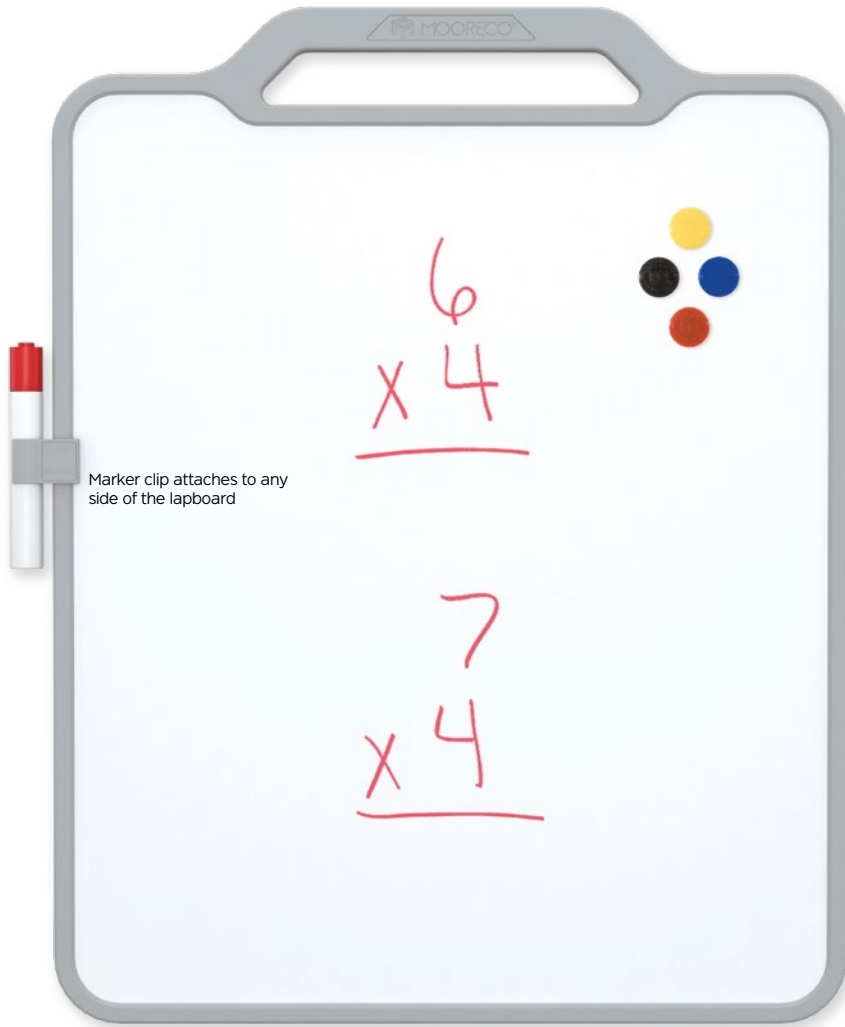

# COMPASS PORCELAIN STEEL LAPBOARD

Group learning and sharing made easy.

Porcelain lapboards are versatile and make learning fun.

MOORECO™

Marker clip attaches to any side of the lapboard

Single Docking Channel + Double Marker Tray

Double Docking Channel + Marker Tray

Wall Mount

Desktop Clamp Mount

## COMPASS PORCELAIN STEEL LAPBOARD

- Group learning and sharing made easy. Porcelain lapboards are versatile, erasable, and make learning fun.
- Compact magnetic porcelain steel hand-held panels provide easy group communication and collaboration. Designed to work with a wide variety of accessories, giving you maximum flexibility for classroom activities and projects.
- Accessories include marker trays, marker clips, clamp mounts for desktop use (fit desktops from 3/4" to 1-3/4" thick), and wall mounts.
- **Please note:** The desktop clamp mount will only fit on the 72"W Compass Makerspace Table. The other sizes have too shallow an overhang to accommodate the mount.
- Designed for use with the Compass Grande Cabinet. Cabinet keeps your lapboards organized and close at hand, designed to accommodate lapboards inside and out.
- SCS Indoor Advantage Gold Certified.

PART NO.	ITEM	DIMENSIONS	SHIP WT.
70501	Porcelain Lapboard (set of 4)	23"H x 18"W x .5"D	16 lbs
<b>OPTIONAL ACCESSORIES</b>			
70502*	Docking Channel	2.3"H x 1.1"W x 6"D	2 lbs
70503*	Single Docking Channel + Double Marker Tray	2.2"H x 6"W x 6.5"D	2 lbs
70504*	Double Docking Channel + Marker Tray	2.2"H x 6"W x 4"D	2 lbs
70505*	Wall Mount	3.3"H x 7"W x 3"D	2 lbs
70506*	Marker Clip	1"H x 1.5"D	2 lbs
70507*	Desktop Clamp Mount	5.9"H x 6"W x 2.8"D	2 lbs