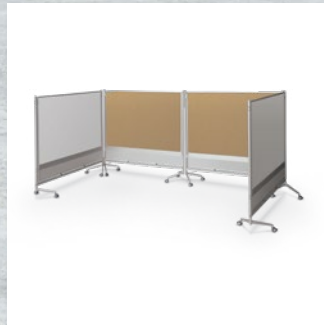

D.O.C. MOBILE ROOM DIVIDER

Divide and conquer your space.

Create the spaces and divisions you need with these easy to use panels.

MOORECO™

D.O.C. MOBILE ROOM DIVIDER

- Divide and conquer your space. Create the spaces and divisions you need with these easy to use mobile panels.
- Versatile and multi-functional, D.O.C. Mobile Room Dividers allow you to divide, organize, and customize a work or display area however you choose.
- Mobile double-sided dividers come in a variety of surface combinations, including porcelain steel magnetic whiteboard, Dura-Rite HPL whiteboard, natural cork, and decorative laminate.
- Three sizes available for maximum configuration flexibility: 6'H x 4'W, 6'H x 6'W, and 6'H x 8'W.
- Panels are trimmed in modern anodized aluminum and include locking casters.
- Leg design minimizes gapping, and connectors are available to join panels at 90° or 180° angles.
- SCS Indoor Advantage Gold Certified.

PART NO.	SURFACE MATERIAL	PANEL DIM.	OVERALL DIM.	SHIP WT.
PRODUCT				
661AD-DD	Porcelain Steel / Porcelain Steel	58"H x 46.3"W	73"H x 52"W x 20"D	120 lbs
661AD-DC	Porcelain Steel / Natural Cork	58"H x 46.3"W	73"H x 52"W x 20"D	100 lbs
661AD-HH	Dura-Rite / Dura-Rite	58"H x 46.3"W	73"H x 52"W x 20"D	100 lbs
661AD-HC	Dura-Rite / Natural Cork	58"H x 46.3"W	73"H x 52"W x 20"D	90 lbs
661AG-DD	Porcelain Steel / Porcelain Steel	58"H x 70.3"W	73"H x 76"W x 20"D	180 lbs
661AG-DC	Porcelain Steel / Natural Cork	58"H x 70.3"W	73"H x 76"W x 20"D	155 lbs