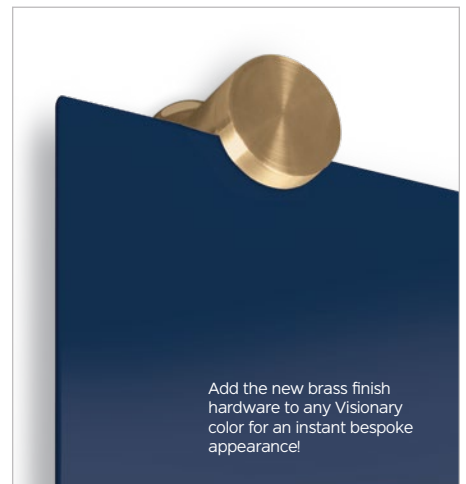

# VISIONARY® BRASS FINISH MOUNTS

Glass Markerboard Accessory

The gold standard in glass board mounts.

Brass finish mounts instantly elevate the chic in any space.

Add the new brass finish hardware to any Visionary color for an instant bespoke appearance!

## VISIONARY® BRASS FINISH MOUNTS

- The gold standard in glass board mounts. Brass finish mounts instantly elevate the chic in any space.
- Modern Visionary brass finish mounts add an extra chic element to any Visionary board.
- All Visionary boards come standard with stainless steel mounts in a silver finish, but now you can purchase a set of brass-toned mounts and elevate your environment with a subtle yet upscale appearance.
- Coordinating easily with all of our available color options, you can also customize the color (and graphic printing) on your Visionary board for a look as on-trend as you desire.
- Order a set of four mounts for boards 4'H x 4'W and smaller, a set of six mounts for boards 4'H x 6'W, or a set of eight mounts for boards 4'H x 8'W.
- SCS Indoor Advantage Gold Certified.

PART NO.	ITEM	DIMENSIONS	SHIP WT.
B574V*	Brass Finish Mounts (set of 4)	1.3"H x 1.3"W x .8"D	2 lbs
B574V6*	Brass Finish Mounts (set of 6)	1.3"H x 1.3"W x .8"D	2 lbs
B574V8*	Brass Finish Mounts (set of 8)	1.3"H x 1.3"W x .8"D	2 lbs