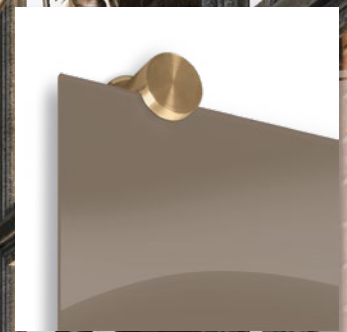

# VISIONARY® BRASS FINISH MOUNTS

Glass Markerboard Accessory

The gold standard in glass board mounts.

Brass finish mounts instantly elevate the chic in any space.

Add the new brass finish hardware to any Visionary color for an instant bespoke appearance!

## VISIONARY® BRASS FINISH MOUNTS

- The gold standard in glass board mounts. Brass finish mounts instantly elevate the chic in any space.
- Modern Visionary brass finish mounts add an extra chic element to any Visionary board.
- All Visionary boards come standard with stainless steel mounts in a silver finish, but now you can purchase a set of brass-toned mounts and elevate your environment with a subtle yet upscale appearance.
- Coordinating easily with all of our available color options, you can also customize the color (and graphic printing) on your Visionary board for a look as on-trend as you desire.
- Order a set of four mounts for boards 4'H x 4'W and smaller, a set of six mounts for boards 4'H x 6'W, or a set of eight mounts for boards 4'H x 8'W.
- SCS Indoor Advantage Gold Certified.

PART NO.	ITEM	DIMENSIONS	SHIP WT.
B574V*	Brass Finish Mounts (set of 4)	1.3"H x 1.3"W x .8"D	2 lbs
B574V6*	Brass Finish Mounts (set of 6)	1.3"H x 1.3"W x .8"D	2 lbs
B574V8*	Brass Finish Mounts (set of 8)	1.3"H x 1.3"W x .8"D	2 lbs