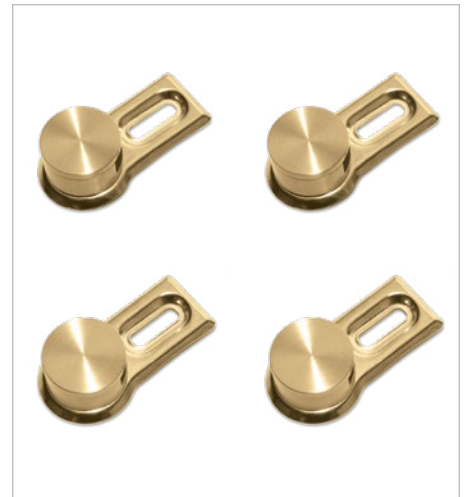

# VISIONARY® BRASS FINISH MOUNTS

Glass Markerboard Accessory

The gold standard in glass board mounts.

Brass finish mounts instantly elevate the chic in any space.

Add the new brass finish hardware to any Visionary color for an instant bespoke appearance!

## VISIONARY® BRASS FINISH MOUNTS

- The gold standard in glass board mounts. Brass finish mounts instantly elevate the chic in any space.
- Modern Visionary brass finish mounts add an extra chic element to any Visionary board.
- All Visionary boards come standard with stainless steel mounts in a silver finish, but now you can purchase a set of brass-toned mounts and elevate your environment with a subtle yet upscale appearance.
- Coordinating easily with all of our available color options, you can also customize the color (and graphic printing) on your Visionary board for a look as on-trend as you desire.
- Order a set of four mounts for boards 4'H x 4'W and smaller, a set of six mounts for boards 4'H x 6'W, or a set of eight mounts for boards 4'H x 8'W.
- SCS Indoor Advantage Gold Certified.

PART NO.	ITEM	DIMENSIONS	SHIP WT.
B574V*	Brass Finish Mounts (set of 4)	1.3"H x 1.3"W x .8"D	2 lbs
B574V6*	Brass Finish Mounts (set of 6)	1.3"H x 1.3"W x .8"D	2 lbs
B574V8*	Brass Finish Mounts (set of 8)	1.3"H x 1.3"W x .8"D	2 lbs