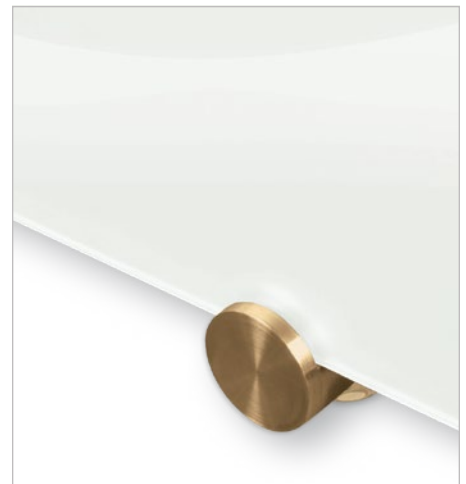

# VISIONARY® BRASS FINISH MOUNTS

Glass Markerboard Accessory

The gold standard in glass board mounts.

Brass finish mounts instantly elevate the chic in any space.

Add the new brass finish hardware to any Visionary color for an instant bespoke appearance!

## VISIONARY® BRASS FINISH MOUNTS

- The gold standard in glass board mounts. Brass finish mounts instantly elevate the chic in any space.
- Modern Visionary brass finish mounts add an extra chic element to any Visionary board.
- All Visionary boards come standard with stainless steel mounts in a silver finish, but now you can purchase a set of brass-toned mounts and elevate your environment with a subtle yet upscale appearance.
- Coordinating easily with all of our available color options, you can also customize the color (and graphic printing) on your Visionary board for a look as on-trend as you desire.
- Order a set of four mounts for boards 4'H x 4'W and smaller, a set of six mounts for boards 4'H x 6'W, or a set of eight mounts for boards 4'H x 8'W.
- SCS Indoor Advantage Gold Certified.

PART NO.	ITEM	DIMENSIONS	SHIP WT.
B574V*	Brass Finish Mounts (set of 4)	1.3"H x 1.3"W x .8"D	2 lbs
B574V6*	Brass Finish Mounts (set of 6)	1.3"H x 1.3"W x .8"D	2 lbs
B574V8*	Brass Finish Mounts (set of 8)	1.3"H x 1.3"W x .8"D	2 lbs