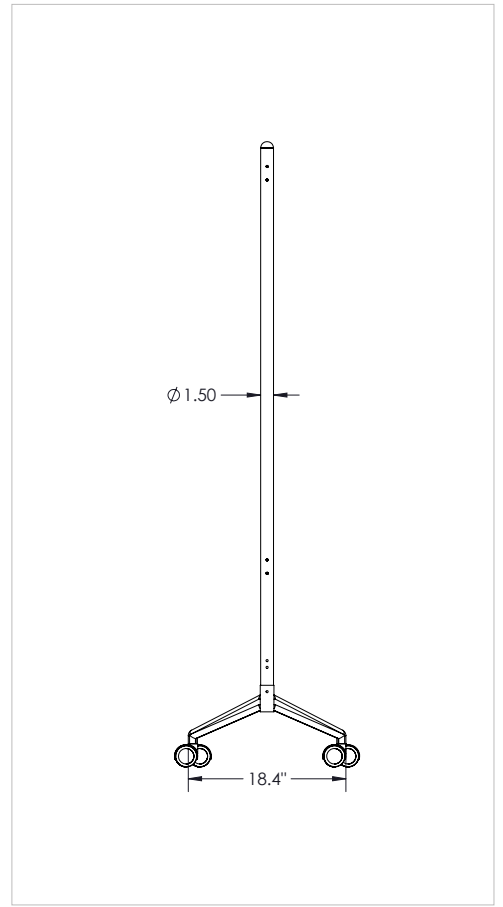

### CASTERS

Dual-wheel casters are 2.5" diameter with push in stems. All casters are locking.

### OPTIONS/ACCESSORIES

Connectors available to join panels at 90 and 180 degree angles.

## AVAILABLE OPTIONS

Base Model No.	Description	Dimensions
661DG-L2	Divvy D.O.C. Partition - Standard	73"H x 76"W x 20"D
661DG-L3	Divvy D.O.C. Partition - Balanced	73"H x 76"W x 20"D
661DG-CUSTOM	Divvy D.O.C. Partition - Custom	73"H x 76"W x 20"D