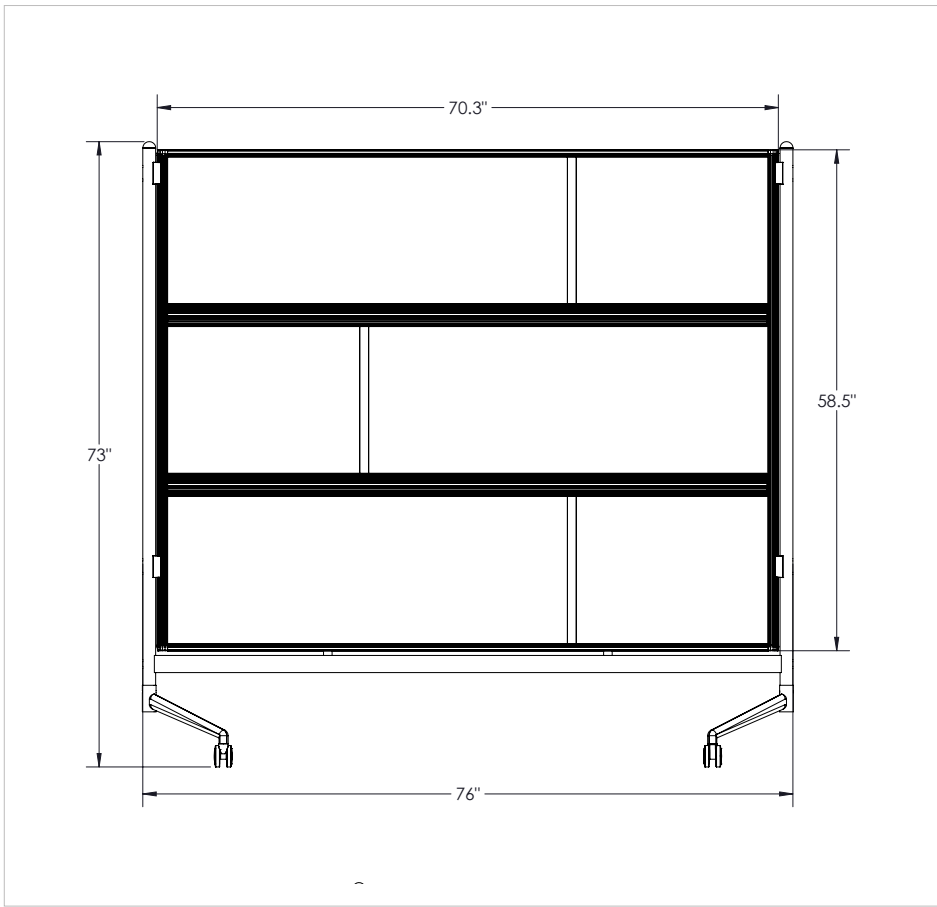

### CASTERS

Dual-wheel casters are 2.5" diameter with push in stems. All casters are locking.

### OPTIONS/ACCESSORIES

Connectors available to join panels at 90 and 180 degree angles.

## AVAILABLE OPTIONS

Base Model No.	Description	Dimensions
661DG-L2	Divvy D.O.C. Partition - Standard	73"H x 76"W x 20"D
661DG-L3	Divvy D.O.C. Partition - Balanced	73"H x 76"W x 20"D
661DG-CUSTOM	Divvy D.O.C. Partition - Custom	73"H x 76"W x 20"D