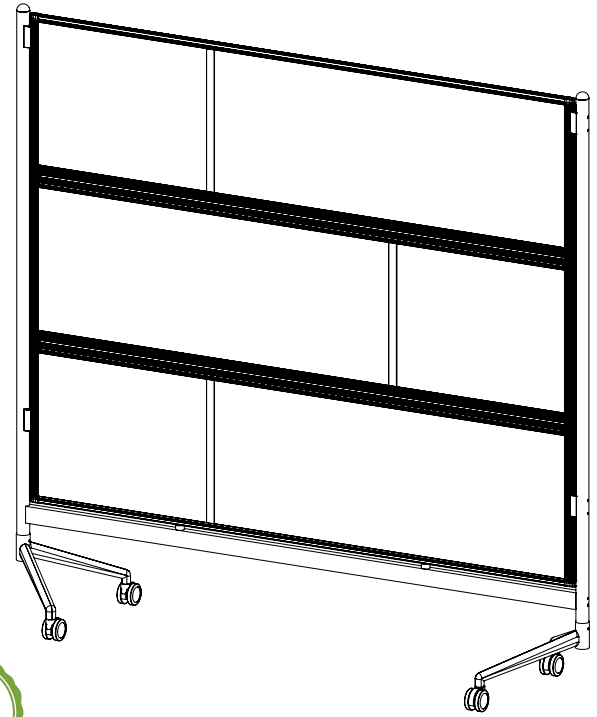

Divvy DOC Partition

Model Numbers: 661DG-L2, 661DG-L3, 661DG-CUSTOM

OVERVIEW

With ultra stylish multi-panel Divvy room dividers, you can add instant color and texture (and functional whiteboard) to any space, in a truly unique ready-to-roll room divider

PANEL

Double-sided dividers come in a variety of surface combinations, including fabric, laminate, whiteboard and tackboard.

Standard configuration features top row in acrylic, middle row in Dura-Rite whiteboard and Ocean laminate, and bottom row in Orange Grove and Low Line laminate.

Balanced configuration features top row in acrylic, middle row in Dura-Rite whiteboard and bottom row in Low Line laminate.

Custom Divvy may be configured in any combination of surfaces.

FRAME

Panels are trimmed in anodized aluminum which clips onto 14 Ga round steel tube uprights. Uprights insert into a 7 Ga round steel base with 12 Ga tapered steel tube legs.

CASTERS

Dual-wheel casters are 2.5" diameter with push in stems. All casters are locking.

CERTIFICATIONS

Indoor Advantage Gold certified.

OPTIONS/ACCESSORIES

Connectors available to join panels at 90 and 180 degree angles.

FRAME: