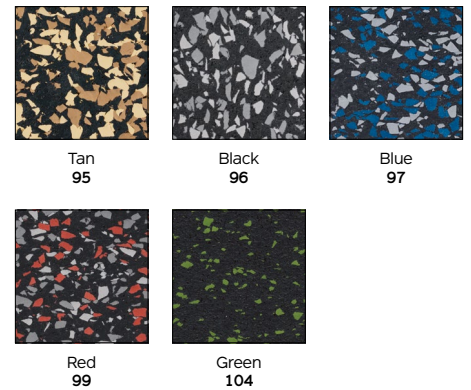

RUBBER-TAK® TACKBOARD

with Presidential Trim

Recycle any space with a touch of color.

Heavy-duty rubber surface makes an exceptionally durable and self-healing board.

MOORECO™

RUBBER-TAK® COLOR OPTIONS:

RUBBER-TAK® TACKBOARD - PRESIDENTIAL TRIM

- Rubber-Tak® tackboards are made with a recycled and virtually indestructible rubber surface, providing superior resilience and self-healing qualities. Rubber naturally resists most chemicals and stain- and odor-causing microbes, and is easy to clean and maintain.
- Rubber-Tak is an ideal choice for classrooms, hallways, auditoriums, gymnasiums and fitness areas, industrial spaces, and other high traffic areas, offering excellent sound and shock absorbency.
- Rounded anodized aluminum Presidential Trim includes injection-molded curved corner pieces for an upscale and modern board. Available in silver or black.
- Fifty year limited warranty. SCS Indoor Advantage Gold Certified.

PART NO.	DIMENSIONS	SHIP WT.
SILVER		
321PB*	2'H x 3'W	10 lbs
321PC**	3'H x 4'W	17 lbs
321PD	4'H x 4'W	42 lbs
321PG	4'H x 6'W	54 lbs
321PH	4'H x 8'W	66 lbs

PART NO.	DIMENSIONS	SHIP WT.
BLACK		
321PB-T1*	2'H x 3'W	10 lbs
321PC-T1**	3'H x 4'W	17 lbs
321PD-T1	4'H x 4'W	42 lbs
321PG-T1	4'H x 6'W	54 lbs
321PH-T1	4'H x 8'W	66 lbs