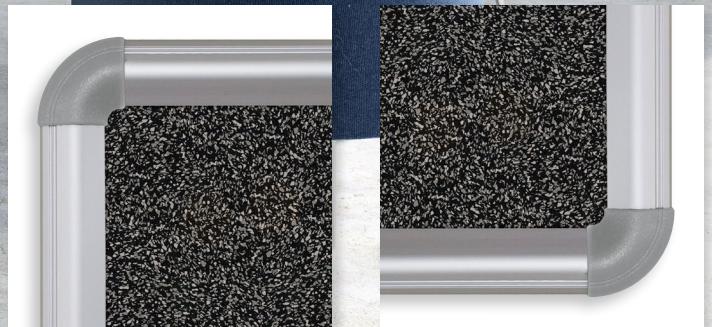

RUBBER-TAK® TACKBOARD

with Presidential Trim

Recycle any space with a touch of color.

Heavy-duty rubber surface makes an exceptionally durable and self-healing board.

MOORECO™

RUBBER-TAK® COLOR OPTIONS:

RUBBER-TAK® TACKBOARD - PRESIDENTIAL TRIM

- Rubber-Tak® tackboards are made with a recycled and virtually indestructible rubber surface, providing superior resilience and self-healing qualities. Rubber naturally resists most chemicals and stain- and odor-causing microbes, and is easy to clean and maintain.
- Rubber-Tak is an ideal choice for classrooms, hallways, auditoriums, gymnasiums and fitness areas, industrial spaces, and other high traffic areas, offering excellent sound and shock absorbency.
- Rounded anodized aluminum Presidential Trim includes injection-molded curved corner pieces for an upscale and modern board. Available in silver or black.
- Fifty year limited warranty. SCS Indoor Advantage Gold Certified.

PART NO.	DIMENSIONS	SHIP WT.
SILVER		
321PB*	2'H x 3'W	10 lbs
321PC**	3'H x 4'W	17 lbs
321PD	4'H x 4'W	42 lbs
321PG	4'H x 6'W	54 lbs
321PH	4'H x 8'W	66 lbs

PART NO.	DIMENSIONS	SHIP WT.
BLACK		
321PB-T1*	2'H x 3'W	10 lbs
321PC-T1**	3'H x 4'W	17 lbs
321PD-T1	4'H x 4'W	42 lbs
321PG-T1	4'H x 6'W	54 lbs
321PH-T1	4'H x 8'W	66 lbs