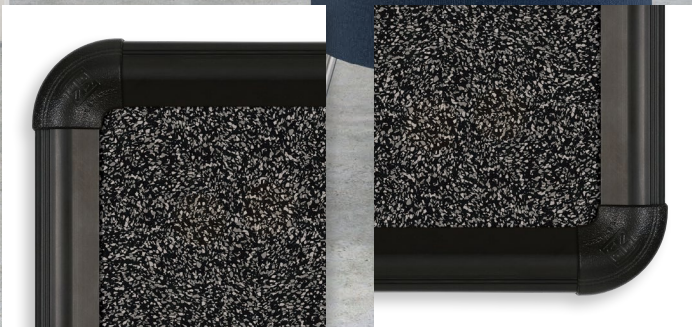

RUBBER-TAK® TACKBOARD

with Presidential Trim

Recycle any space with a touch of color.

Heavy-duty rubber surface makes an exceptionally durable and self-healing board.

MOORECO™

RUBBER-TAK® COLOR OPTIONS:

RUBBER-TAK® TACKBOARD - PRESIDENTIAL TRIM

- Rubber-Tak® tackboards are made with a recycled and virtually indestructible rubber surface, providing superior resilience and self-healing qualities. Rubber naturally resists most chemicals and stain- and odor-causing microbes, and is easy to clean and maintain.
- Rubber-Tak is an ideal choice for classrooms, hallways, auditoriums, gymnasiums and fitness areas, industrial spaces, and other high traffic areas, offering excellent sound and shock absorbency.
- Rounded anodized aluminum Presidential Trim includes injection-molded curved corner pieces for an upscale and modern board. Available in silver or black.
- Fifty year limited warranty. SCS Indoor Advantage Gold Certified.

PART NO.	DIMENSIONS	SHIP WT.
SILVER		
321PB*	2'H x 3'W	10 lbs
321PC**	3'H x 4'W	17 lbs
321PD	4'H x 4'W	42 lbs
321PG	4'H x 6'W	54 lbs
321PH	4'H x 8'W	66 lbs

PART NO.	DIMENSIONS	SHIP WT.
BLACK		
321PB-T1*	2'H x 3'W	10 lbs
321PC-T1**	3'H x 4'W	17 lbs
321PD-T1	4'H x 4'W	42 lbs
321PG-T1	4'H x 6'W	54 lbs
321PH-T1	4'H x 8'W	66 lbs