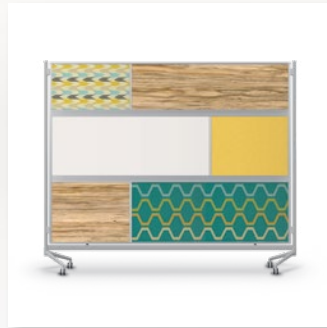

# DIVVY D.O.C. MOBILE ROOM DIVIDER

Divide and conquer with style.

Get all of the functionality of a D.O.C. with sophisticated and modern design.

MOORECO™

**Custom** – Features rows in your choice of fabric, laminate, whiteboard, or tackboard surface. Call for ordering information and lead times.

**Balanced** – Features top row in acrylic, middle row in Dura-Rite whiteboard and bottom row in Low Line laminate.

**Standard** – Features top row in acrylic, middle row in Dura-Rite whiteboard and Ocean laminate, and bottom row in Orange Grove and Low Line laminate.

## DIVVY D.O.C. MOBILE ROOM DIVIDER

- Divide and conquer with style. Get all of the functionality of a D.O.C. with sophisticated and modern design.
- Divide, organize, customize, and now modernize. With ultra stylish multi-panel Divvy D.O.C. room dividers, you can add instant color and texture (and functional whiteboard) to any space, in a truly unique ready-to-roll room divider.
- Mobile double-sided dividers include a variety of attractive and colorful surfaces to add style and function to any environment, while also offering privacy, acoustic shielding, and easy configuration.
- Available in two standard configurations. Sized at 6'H x 6'W for maximum configuration flexibility. Panel measures 58"H x 70-1/4"W. Panels are trimmed in specially designed anodized aluminum. Leg design minimizes gapping, and connectors are available to join panels at 90° or 180° angles. Locking casters keep the Divvy in place.
- Your options for a custom Divvy D.O.C. are virtually limitless: choose from fabric, laminate, whiteboard, or tackboard surfaces. Go completely custom and get our design team to help create an amazing divider just for you!
- SCS Indoor Advantage Gold Certified.