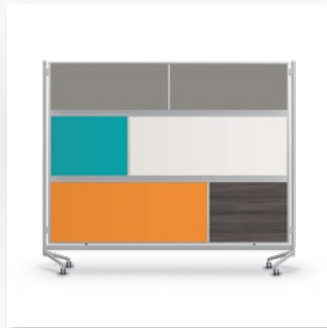

# DIVVY D.O.C. MOBILE ROOM DIVIDER

Divide and conquer with style.

Get all of the functionality of a D.O.C. with sophisticated and modern design.

MOORECO™

**Custom** – Features rows in your choice of fabric, laminate, whiteboard, or tackboard surface. Call for ordering information and lead times.

**Balanced** – Features top row in acrylic, middle row in Dura-Rite whiteboard and bottom row in Low Line laminate.

**Standard** – Features top row in acrylic, middle row in Dura-Rite whiteboard and Ocean laminate, and bottom row in Orange Grove and Low Line laminate.

## DIVVY D.O.C. MOBILE ROOM DIVIDER

- Divide and conquer with style. Get all of the functionality of a D.O.C. with sophisticated and modern design.
- Divide, organize, customize, and now modernize. With ultra stylish multi-panel Divvy D.O.C. room dividers, you can add instant color and texture (and functional whiteboard) to any space, in a truly unique ready-to-roll room divider.
- Mobile double-sided dividers include a variety of attractive and colorful surfaces to add style and function to any environment, while also offering privacy, acoustic shielding, and easy configuration.
- Available in two standard configurations. Sized at 6'H x 6'W for maximum configuration flexibility. Panel measures 58"H x 70-1/4"W. Panels are trimmed in specially designed anodized aluminum. Leg design minimizes gapping, and connectors are available to join panels at 90° or 180° angles. Locking casters keep the Divvy in place.
- Your options for a custom Divvy D.O.C. are virtually limitless: choose from fabric, laminate, whiteboard, or tackboard surfaces. Go completely custom and get our design team to help create an amazing divider just for you!
- SCS Indoor Advantage Gold Certified.