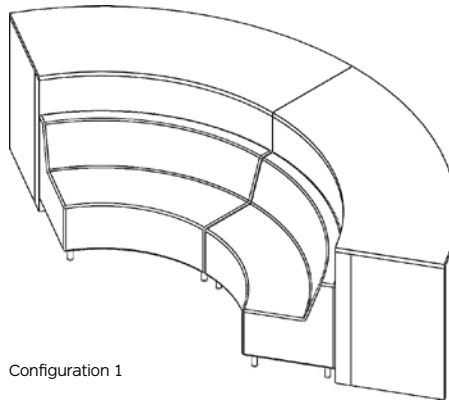

Configuration 2:

- Fully upholstered bench with no back
- Aluminum legs on bench
- Center wedge table
- 30"H surface
- Qty 2 - BM.CO.TB.883630
- Qty 2 - BM.CO.B.512818.NB
- Qty 1 - CO.ST.2119131

Configuration 3:

- Fully upholstered bench with no back
- Aluminum legs on bench
- 41"H surface
- Qty 2 - BM.CO.TB.883641
- Qty 2 - BM.CO.B.602918.NB

Required to Specify

Finishes:

- Laminate selections (-XXXX)
- COM or graded-in fabric selection (-FABRICNAME)

MooreCo furniture is customizable! View our most up-to-date laminate and edge band offering online by clicking the button below:

[VIEW MATERIAL LIBRARY](#)

PART NO.	DESCRIPTION	DIMENSIONS
COCOON CONFIGURATIONS		
SG.CO.1527041-XXXX	Cocoon Configuration 1	41"H x 152"W x 70"D
SG.CO.1527030.NB.ST-XXXX	Cocoon Configuration 2	30"H x 152"W x 70"D
SG.CO.1527041.NB-XXXX	Cocoon Configuration 3	41"H x 152"W x 70"D

PART NO.	DESCRIPTION	DIMENSIONS
COCOON - LAMINATE PIECES		
BM.CO.TB.883641-XXXX	Cocoon High Surface	41"H x 88"W x 36"D
BM.CO.TB.883630-XXXX	Cocoon Low Surface	30"H x 88"W x 36"D
BM.CO.ST.211913-XXXX	Cocoon Divider	22"H x 24.5"W x 20"D

PART NO.	DESCRIPTION	DIMENSIONS
COCOON - SOFT SEATING PIECES		
BM.CO.B.602930	Cocoon Bench + Back Rest	30"H x 60"W x 29"D
BM.CO.B.602918.NB	Cocoon Bench	18"H x 60"W x 29"D
BM.CO.B.512830	Cocoon Small Bench + Back Rest	30"H x 51"W x 28"D
BM.CO.B.512818.NB	Cocoon Small Bench	18"H x 51"W x 28"D

MOORECO™

MOORECO INC.
2885 Lorraine Avenue | Temple, TX 76501
p: 800.749.2258 | f: 866.888.7483
moorecoinc.com