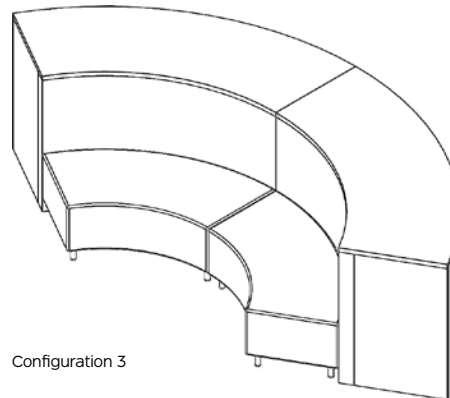

Configuration 2:

- Fully upholstered bench with no back
- Aluminum legs on bench
- Center wedge table
- 30"H surface
- Qty 2 - BM.CO.TB.883630
- Qty 2 - BM.CO.B.512818.NB
- Qty 1 - CO.ST.2119131

Configuration 3:

- Fully upholstered bench with no back
- Aluminum legs on bench
- 41"H surface
- Qty 2 - BM.CO.TB.883641
- Qty 2 - BM.CO.B.602918.NB

Required to Specify

Finishes:

- Laminate selections (-XXXX)
- COM or graded-in fabric selection (-FABRICNAME)

MooreCo furniture is customizable! View our most up-to-date laminate and edge band offering online by clicking the button below:

[VIEW MATERIAL LIBRARY](#)

PART NO.	DESCRIPTION	DIMENSIONS
COCOON CONFIGURATIONS		
SG.CO.1527041-XXXX	Cocoon Configuration 1	41"H x 152"W x 70"D
SG.CO.1527030.NB.ST-XXXX	Cocoon Configuration 2	30"H x 152"W x 70"D
SG.CO.1527041.NB-XXXX	Cocoon Configuration 3	41"H x 152"W x 70"D

PART NO.	DESCRIPTION	DIMENSIONS
COCOON - LAMINATE PIECES		
BM.CO.TB.883641-XXXX	Cocoon High Surface	41"H x 88"W x 36"D
BM.CO.TB.883630-XXXX	Cocoon Low Surface	30"H x 88"W x 36"D
BM.CO.ST.211913-XXXX	Cocoon Divider	22"H x 24.5"W x 20"D

PART NO.	DESCRIPTION	DIMENSIONS
COCOON - SOFT SEATING PIECES		
BM.CO.B.602930	Cocoon Bench + Back Rest	30"H x 60"W x 29"D
BM.CO.B.602918.NB	Cocoon Bench	18"H x 60"W x 29"D
BM.CO.B.512830	Cocoon Small Bench + Back Rest	30"H x 51"W x 28"D
BM.CO.B.512818.NB	Cocoon Small Bench	18"H x 51"W x 28"D

MOORECO™

MOORECO INC.
2885 Lorraine Avenue | Temple, TX 76501
p: 800.749.2258 | f: 866.888.7483
moorecoinc.com