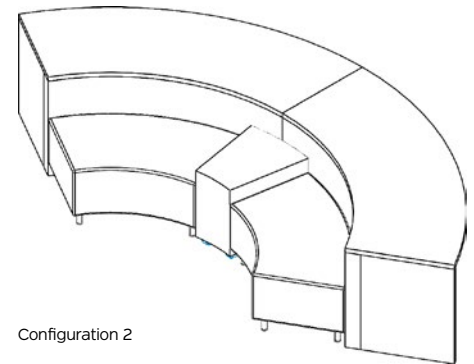

Configuration 2:

- Fully upholstered bench with no back
- Aluminum legs on bench
- Center wedge table
- 30"H surface
- Qty 2 - BM.CO.TB.883630
- Qty 2 - BM.CO.B.512818.NB
- Qty 1 - CO.ST.2119131

Configuration 3:

- Fully upholstered bench with no back
- Aluminum legs on bench
- 41"H surface
- Qty 2 - BM.CO.TB.883641
- Qty 2 - BM.CO.B.602918.NB

Required to Specify

Finishes:

- Laminate selections (-XXXX)
- COM or graded-in fabric selection (-FABRICNAME)

MooreCo furniture is customizable! View our most up-to-date laminate and edge band offering online by clicking the button below:

[VIEW MATERIAL LIBRARY](#)

PART NO.	DESCRIPTION	DIMENSIONS
COCOON CONFIGURATIONS		
SG.CO.1527041-XXXX	Cocoon Configuration 1	41"H x 152"W x 70"D
SG.CO.1527030.NB.ST-XXXX	Cocoon Configuration 2	30"H x 152"W x 70"D
SG.CO.1527041.NB-XXXX	Cocoon Configuration 3	41"H x 152"W x 70"D

PART NO.	DESCRIPTION	DIMENSIONS
COCOON - LAMINATE PIECES		
BM.CO.TB.883641-XXXX	Cocoon High Surface	41"H x 88"W x 36"D
BM.CO.TB.883630-XXXX	Cocoon Low Surface	30"H x 88"W x 36"D
BM.CO.ST.211913-XXXX	Cocoon Divider	22"H x 24.5"W x 20"D

PART NO.	DESCRIPTION	DIMENSIONS
COCOON - SOFT SEATING PIECES		
BM.CO.B.602930	Cocoon Bench + Back Rest	30"H x 60"W x 29"D
BM.CO.B.602918.NB	Cocoon Bench	18"H x 60"W x 29"D
BM.CO.B.512830	Cocoon Small Bench + Back Rest	30"H x 51"W x 28"D
BM.CO.B.512818.NB	Cocoon Small Bench	18"H x 51"W x 28"D

MOORECO™

MOORECO INC.
2885 Lorraine Avenue | Temple, TX 76501
p: 800.749.2258 | f: 866.888.7483
moorecoinc.com