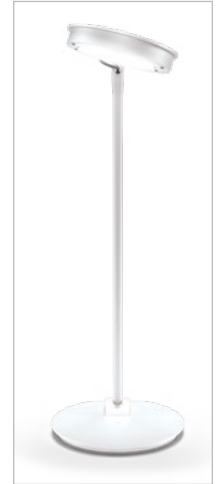

ELATE LED DESK LAMP

- Brighten your workspaces with a clean and energy-efficient Elate LED Desk Lamp.
- Attractive and minimalist Elate LED Desk Lamp features an adjustable single arm body available in three finishes (black, platinum, or white) to coordinate with any environment.
- With a modern and efficient LED, you can illuminate your desktop without creating hot spots. LED bulbs last up to 50 times longer than incandescent bulbs, and up to 10 times longer than CFL bulbs.
- With bright and clear 5000K light that helps improve visual accuracy, the lamp features a touch-and-hold built-in dimmer with two settings and a six hour shut-off.
- The adjustable arm features a smooth range of adjustment with a reach of 16". The shade is also adjustable for even more precise lighting.
- Base includes a six-foot power cord.
- Both light and power source are UTL-listed.
- SCS Indoor Advantage Gold Certified.

COLOR OPTIONS:

Black
BK

Platinum
PL

White
WH

PART NO.	ITEM	DIMENSIONS	SHIP WT.
PRODUCT			
59407-BK*	Elate LED Desk Lamp (Black)	15.5" - 18.7"H x 6.4"W x 6.4"D	4 lbs
59407-PL*	Elate LED Desk Lamp (Platinum)	15.5" - 18.7"H x 6.4"W x 6.4"D	4 lbs
59407-WH*	Elate LED Desk Lamp (White)	15.5" - 18.7"H x 6.4"W x 6.4"D	4 lbs