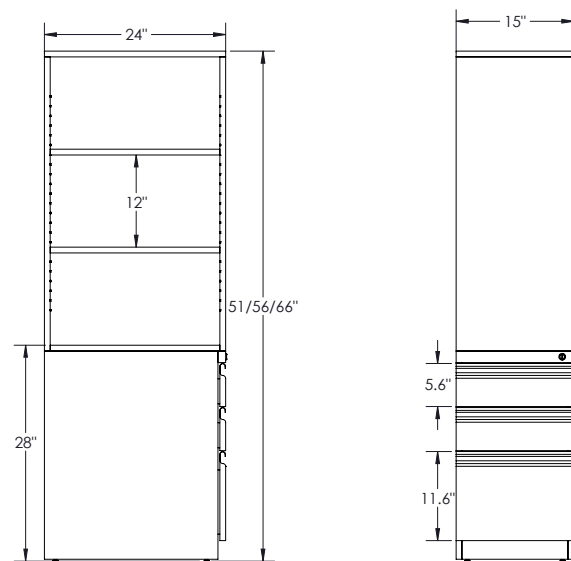

2 DRAWER CABINET WITH BOOKCASE (BBF)

MOORECO™

MOORECO INC.
2885 Lorraine Avenue | Temple, TX 76501
p: 800.749.2258 | f: 866.888.7483
www.moorecoinc.com