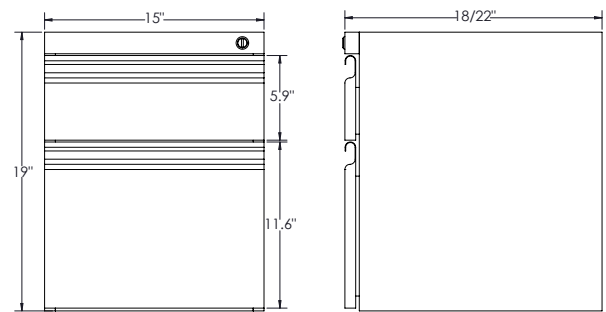

HANG-ON FILE