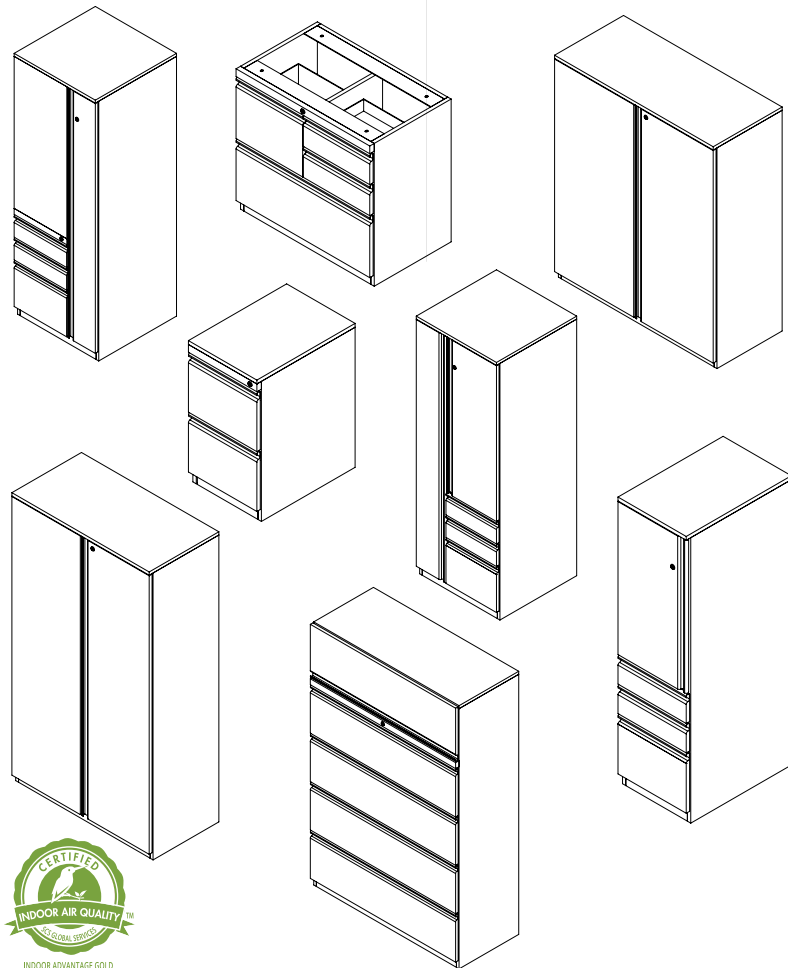

BODY CONSTRUCTION

Towers/Wardrobes:

Top, back, side and center panels are 21 gauge steel. Inner top, bottom, and side channels are 18 gauge steel.

Bookcases:

Double wall construction on side panels. Tops are 18 gauge and back and side panels are 22 gauge.

Lateral File Cabinets:

Top and side channels are 20 gauge cold rolled steel. Fronts, tops, outer panels are 20 and 22 gauge.

Pedestals:

Outer panels are 22 gauge steel.

SHELVES/DRAWERS/DOORS

Towers/Wardrobes:

Drawer and door fronts are 20-22 gauge steel. Shelves are 18 gauge steel, and drawer bins are 22 gauge. Shelves are 3/4" tall and are adjustable in 1-1/2" increments. Concealed hinges allow for 110 degree opening.

Bookcase:

Bottom channels and shelves are all 18 gauge. Side channels are 22 gauge. Shelves are 1" tall and are adjustable in 1/2" increments. Shelf capacity for all widths is 140 lbs.

Lateral File Cabinets:

Drawer bins and shelves are 18 and 20 gauge. Safety interlock mechanism allows only one drawer to open at a time. All drawers include full extension steel ball bearing slides with anti-rebound features. Two file bars included with each drawer.

Pedestal:

Top and side channels are 18-21 gauge steel. Drawer bins are 22 gauge steel and drawer fronts are 20 gauge steel. All drawers include full extension, steel ball bearing slides with anti-rebound and quick disconnect features. Rubber bumpers included.

GLIDES

Shelving units come standard with height adjustable floor glides. Glides have 7/8" adjustment (towers, wardrobes), 5/8" adjustment (bookcases), 1-1/4" adjustment (lateral file cabinets), or 1-5/8" adjustment (pedestals).

OPTIONS / ACCESSORIES

Available in a range of heights and widths.

Available in multiple color options.

(See attached dimensions table and material guide)

CERTIFICATIONS

All products meet or exceed applicable ANSI-BIFMA standards for durability and safety.