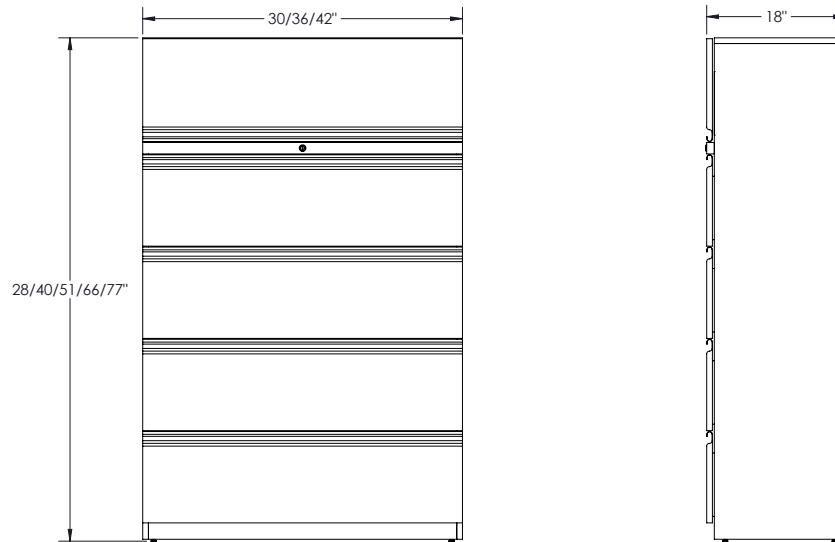

18" DRAWER LATERAL FILES