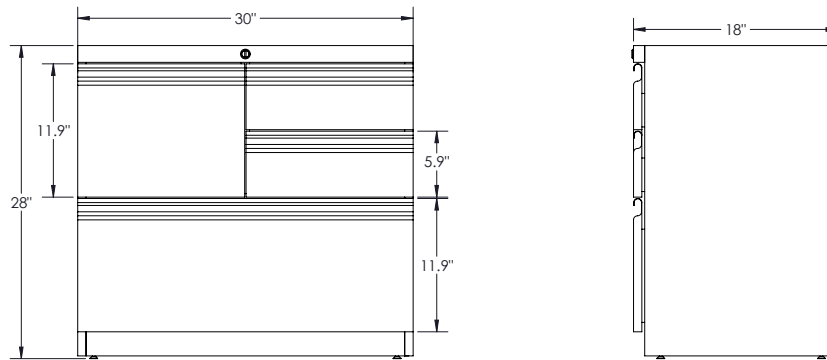

18" DRAWER LATERAL FILES

PEDESTAL

HANG-ON FILE

13" SHELF BOOKCASE

MOORECO[™]

MOORECO INC.
 2885 Lorraine Avenue | Temple, TX 76501
 p: 800.749.2258 | f: 866.888.7483
www.moorecoinc.com

STORAGE CABINET

FILE CENTER (BBF)