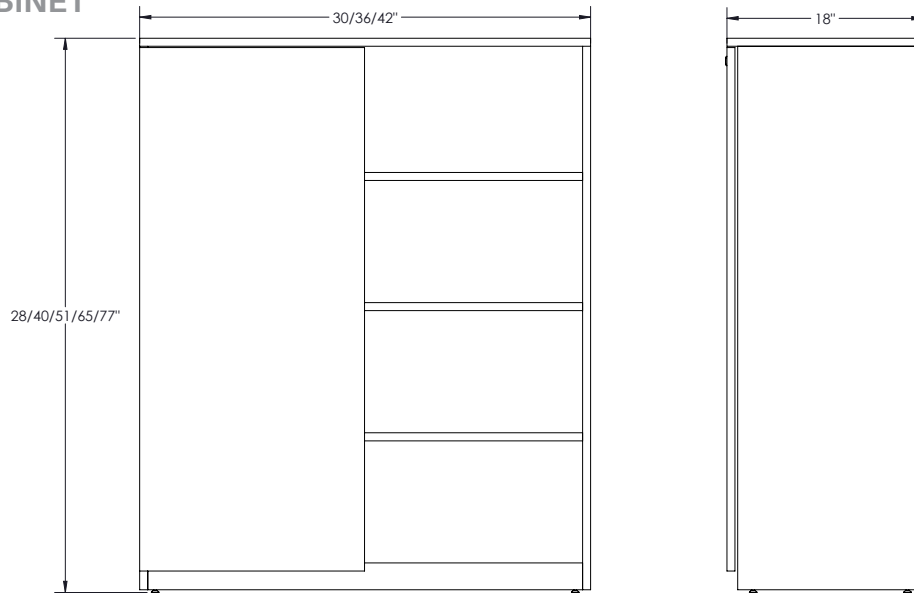

18" DRAWER LATERAL FILES

PEDESTAL

HANG-ON FILE

13" SHELF BOOKCASE

MOORECO[™]

MOORECO INC.
 2885 Lorraine Avenue | Temple, TX 76501
 p: 800.749.2258 | f: 866.888.7483
www.moorecoinc.com

STORAGE CABINET

FILE CENTER (BBF)