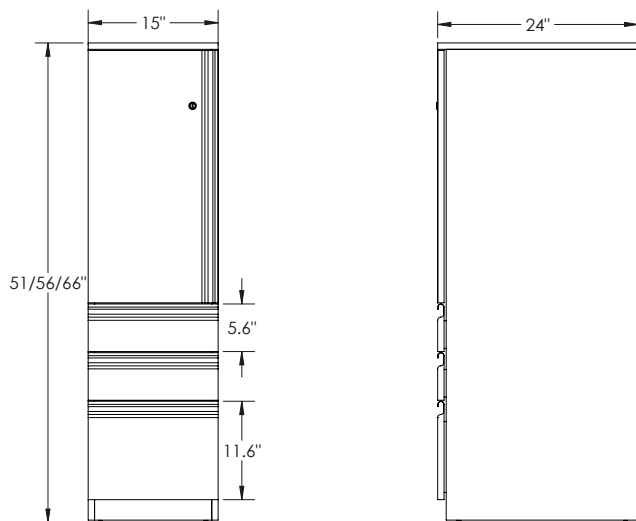

STORAGE CABINET

FILE CENTER (BBF)

2 DRAWER STORAGE CABINET (BBF)

2 DRAWER CABINET WITH BOOKCASE (BBF)

MOORECO™

MOORECO INC.
2885 Lorraine Avenue | Temple, TX 76501
p: 800.749.2258 | f: 866.888.7483
www.moorecoinc.com