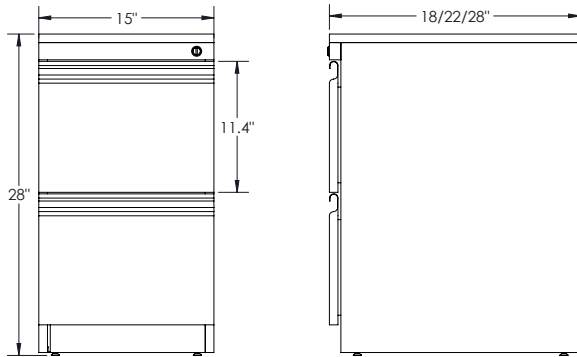

18" DRAWER LATERAL FILES

PEDESTAL

HANG-ON FILE

13" SHELF BOOKCASE

MOORECO™

MOORECO INC.
2885 Lorraine Avenue | Temple, TX 76501
p: 800.749.2258 | f: 866.888.7483
www.moorecoinc.com