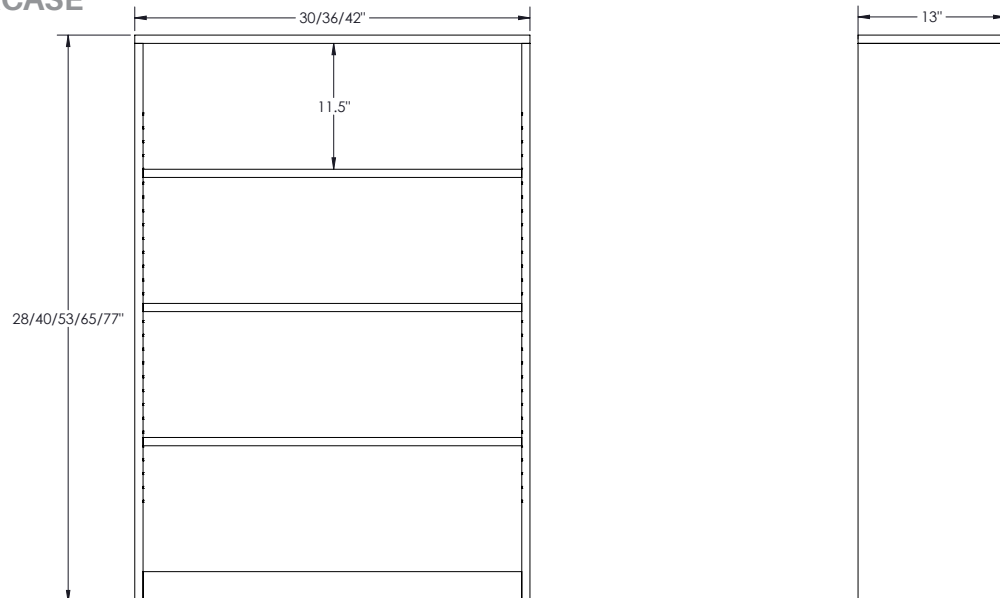

18" DRAWER LATERAL FILES

PEDESTAL

HANG-ON FILE

13" SHELF BOOKCASE

MOORECO[™]

MOORECO INC.
 2885 Lorraine Avenue | Temple, TX 76501
 p: 800.749.2258 | f: 866.888.7483
www.moorecoinc.com

STORAGE CABINET

FILE CENTER (BBF)