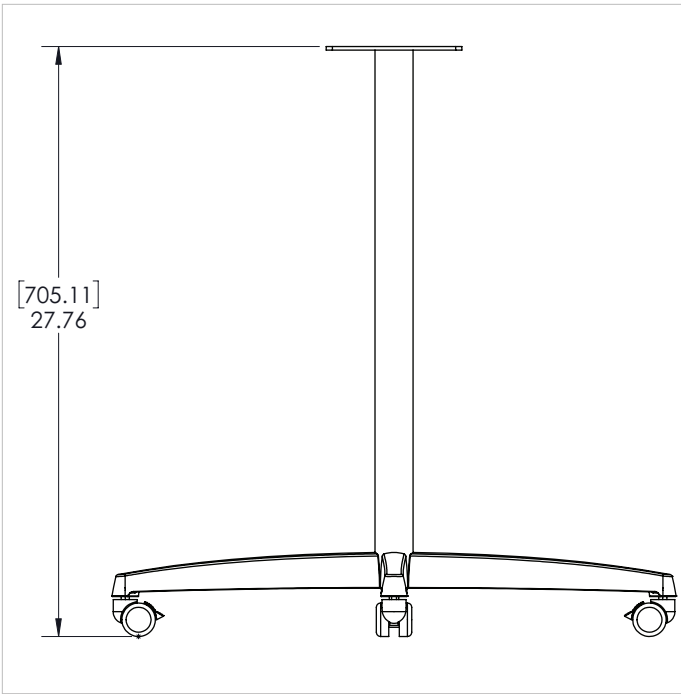

### LEGS

The column is 2-1/4" OD x 13 Ga steel tubing, and is attached to four segments of a cast aluminum base using one 3/8"-16 x 1-5/8" bolt each. The mounting plate is welded to the top of the column and is made of an 8" x 8" x 4 Ga steel plate, or a 12" x 12" x 4 Ga steel plate for larger tables. The base is mounted using twelve #10 screws. The base is 27-3/4" high and comes standard with glides attached by 3/8-16 x 3/4" stems. The base size is dependent on table size and ranges from 20" x 20" to 38-1/4" x 38-1/4".

### LAMINATE AND EDGE BAND

See attached material guide for all options.

### OPTIONS / ACCESSORIES

Table Legs available with casters, glides, or a combination using extended glides.

Optional wire management holes.

Shorter or taller heights are available.

Adjustable height legs are available.

**DIMENSIONS:**

Description	Max Top Size	A	B
Frequency X Leg - 5220 - Round/Square	24" r/s	20"	20"
Frequency X Leg - 5226 - Round/Square	30" r/s, 36" r	26"	26"
Frequency X Leg - 5233 - Round/Square	36" s, 42" r	33-1/4"	33-1/4"
Frequency X Leg - 5238 - Round/Square	42" s, 54" r	38-1/4"	38-1/4"
Frequency X Leg - 5220/5226 - Rectangle	24" x 30"	20"	26"
Frequency X Leg - 5220/5233 - Rectangle	24" x 36"	20"	33-1/4"
Frequency X Leg - 5220/5238 - Rectangle	24" x 42"	20"	38-1/4"
Frequency X Leg - 5226/5233 - Rectangle	30" x 36"	26"	33-1/4"
Frequency X Leg - 5226/5238 - Rectangle	30" x 42"	26"	38-1/4"
Frequency X Leg - 5233/5238 - Rectangle	36" x 42"	33-1/4"	38-1/4"