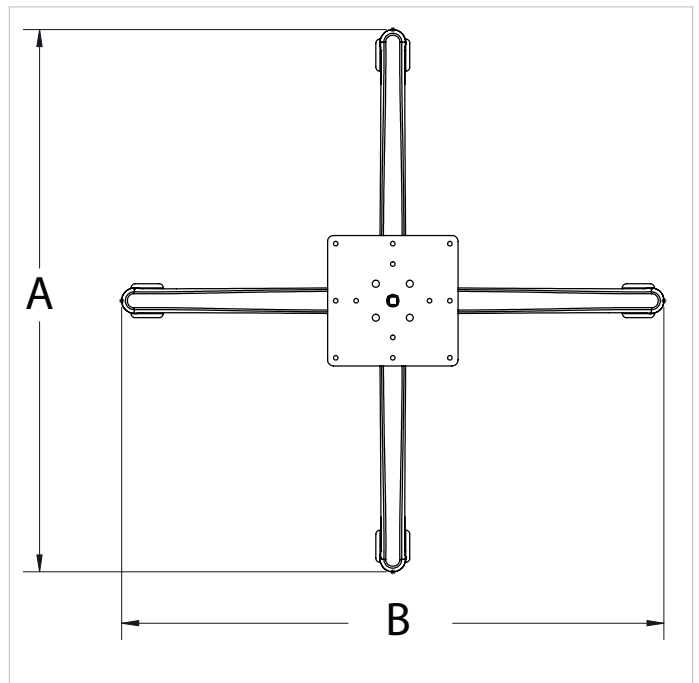

### TOP

The top is made of 1 1/8" Particleboard Core with 3mm Flat Vinyl Edge. The work surface is constructed of 45# particleboard core with high pressure laminate (HPL) top surface and phenolic backer sheet for balanced construction. 1 1/8" 3mm flat vinyl is secured to the work surface with glue along the perimeter. Stretcher bars are standard on tops 60" long and longer.

### LEGS

The column is 2-1/4" OD x 13 Ga steel tubing, and is attached to four segments of a cast aluminum base using one 3/8"-16 x 1-5/8" bolt each. The mounting plate is welded to the top of the column and is made of an 8" x 8" x 4 Ga steel plate, or a 12" x 12" x 4 Ga steel plate for larger tables. The base is mounted using twelve #10 screws. The base is 27-3/4" high and comes standard with glides attached by 3/8-16 x 3/4" stems. The base size is dependent on table size and ranges from 20" x 20" to 38-1/4" x 38-1/4".

### LAMINATE AND EDGE BAND

See attached material guide for all options.

**DIMENSIONS:**

Description	Max Top Size	A	B
Frequency X Leg - 5220 - Round/Square	24" r/s	20"	20"
Frequency X Leg - 5226 - Round/Square	30" r/s, 36" r	26"	26"
Frequency X Leg - 5233 - Round/Square	36" s, 42" r	33-1/4"	33-1/4"
Frequency X Leg - 5238 - Round/Square	42" s, 54" r	38-1/4"	38-1/4"
Frequency X Leg - 5220/5226 - Rectangle	24" x 30"	20"	26"
Frequency X Leg - 5220/5233 - Rectangle	24" x 36"	20"	33-1/4"
Frequency X Leg - 5220/5238 - Rectangle	24" x 42"	20"	38-1/4"
Frequency X Leg - 5226/5233 - Rectangle	30" x 36"	26"	33-1/4"
Frequency X Leg - 5226/5238 - Rectangle	30" x 42"	26"	38-1/4"
Frequency X Leg - 5233/5238 - Rectangle	36" x 42"	33-1/4"	38-1/4"