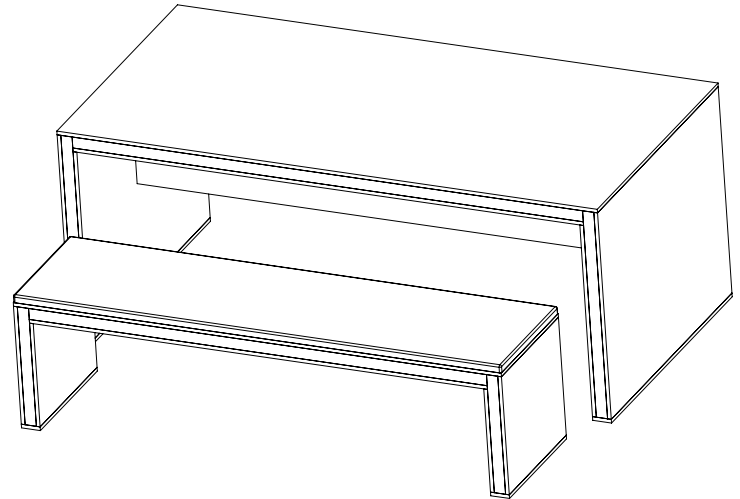

## Community Table and Bench

Model No: BM.CO.TB.XXXXXX-XXXX, BM.CO.B.XXXXXX-XXXX-FABRIC,  
BM.CO.MP.5512-XXXX, BM.CO.MP.5512-XXXX

### TABLE FRAME

Table legs and top surface all constructed of interlocking pieces of .75" and .5" particleboard. Top surface and legs are 2.5" thick all around. Two piece modesty panels are constructed of 1" particleboard with laminate on both sides and matching edgeband. Panels are separated by a 2.5" space at the center of the table. Post formed laminate covers all exposed surfaces. Tables come in a variety of heights, widths, and depths.

### GLIDES

Table and bench both come standard with height adjustable floor glides.