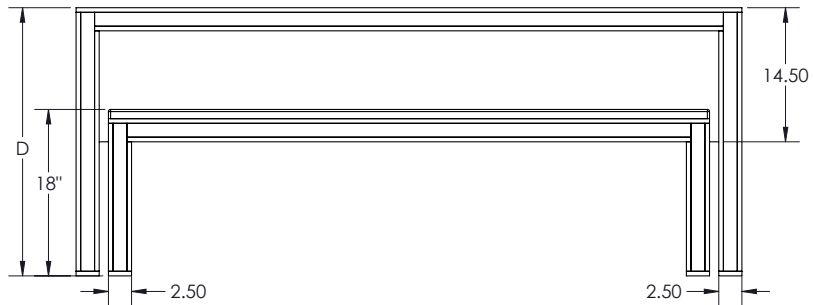

### TABLE FRAME

Table legs and top surface all constructed of interlocking pieces of .75" and .5" particleboard. Top surface and legs are 2.5" thick all around. Two piece modesty panels are constructed of 1" particleboard with laminate on both sides and matching edgeband. Panels are separated by a 2.5" space at the center of the table. Post formed laminate covers all exposed surfaces. Tables come in a variety of heights, widths, and depths.

### GLIDES

Table and bench both come standard with height adjustable floor glides.

## COMMUNITY BENCH

Benches	Dimensions
BM.CO.B.531718-XXXX-FABRIC	17"Dx53"Wx18"H
BM.CO.B.651718-XXXX-FABRIC	17"Dx65"Wx18"H
BM.CO.B.771718-XXXX-FABRIC	17"Dx77"Wx18"H
BM.CO.B.891718-XXXX-FABRIC	17"Dx89"Wx18"H
BM.CO.B.531718-XXXX-FABRIC	17"Dx53"Wx18"H
BM.CO.B.651718-XXXX-FABRIC	17"Dx65"Wx18"H
BM.CO.B.771718-XXXX-FABRIC	17"Dx77"Wx18"H
BM.CO.B.891718-XXXX-FABRIC	17"Dx89"Wx18"H
BM.CO.B.531718-XXXX-FABRIC	17"Dx53"Wx18"H
BM.CO.B.651718-XXXX-FABRIC	17"Dx65"Wx18"H
BM.CO.B.771718-XXXX-FABRIC	17"Dx77"Wx18"H
BM.CO.B.891718-XXXX-FABRIC	17"Dx89"Wx18"H