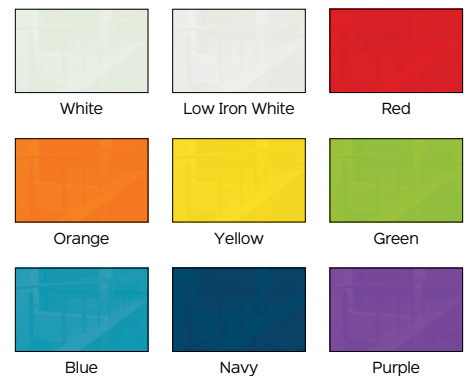

Reflect on your true colors.

Ultra modern glass boards now available in multiple colors to accentuate any space.

MOORECO™

## VISIONARY® HIERARCHY MAGNETIC GLASS BOARDS

- Reflect on your true colors. Ultra modern glass boards now available in multiple colors to accentuate any space.
- Modernize your space with a functional and contemporary image. Visionary Hierarchy magnetic glass boards provide the best of a quality whiteboard with smart style. Borderless and seamless, the board is available in fresh modern colors to match your environment and our line of Hierarchy furniture.
- Tempered safety glass ideal for use in any environment. Compatible with any dry erase or wet erase marker, grease pen, etc. Easily cleans without ghosting or staining. Accepts rare earth magnets.
- Attractive stainless steel mounting standoffs.
- Includes aluminum accessory tray and set of magnets. Glass accessory tray available separately.
- Fifty year limited warranty. SCS Indoor Advantage Gold Certified.

### GLASS COLOR OPTIONS:

PART NO.	ITEM	DIMENSIONS	SHIP WT.
<b>PRODUCT</b>			
83844-XXXX	Visionary Hierarchy Board	35.4"H × 47.2"W	42 lbs
83845-XXXX	Visionary Hierarchy Board	47.2"H × 70.9"W	79 lbs
83846-XXXX	Visionary Hierarchy Board	47.2"H × 94.5"W	104 lbs
<b>OPTIONAL ACCESSORIES</b>			
572*	Glass Accessory Tray	1"H × 12"W × 4"D	2 lbs