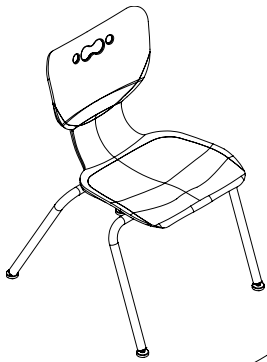

PART NO.	DESCRIPTION	DIMENSIONS	SHIP WT.
HIERARCHY 5-STAR STOOL			
53512-XXXX-NA-HC	No Arms - Hard Casters	37.5" - 47.5"H x 24"W x 24"D	24 lbs
53512-XXXX-NA-SC	No Arms - Soft Casters	37.5" - 47.5"H x 24"W x 24"D	24 lbs
53512-XXXX-NA-GL	No Arms - Glides	37.5" - 47.5"H x 24"W x 24"D	24 lbs
53512-XXXX-WA-HC	With Arms - Hard Casters	37.5" - 47.5"H x 24"W x 24"D	25 lbs
53512-XXXX-WA-SC	With Arms - Soft Casters	37.5" - 47.5"H x 24"W x 24"D	25 lbs
53512-XXXX-WA-GL	With Arms - Glides	37.5" - 47.5"H x 24"W x 24"D	25 lbs

PART NO.	DESCRIPTION	DIMENSIONS	SHIP WT.
HIERARCHY ROCKER CHAIR			
54715-1-XXXX-NA-PL	No Arms - 14" (Platinum)	25.3"H x 19.1"W x 19.1"D	14 lbs
54716-1-XXXX-NA-PL	No Arms - 16" (Platinum)	30.5"H x 22.8"W x 23.6"D	15 lbs
54717-1-XXXX-NA-PL	No Arms - 18" (Platinum)	32.5"H x 22.8"W x 23.6"D	16 lbs
54716-1-XXXX-WA-PL	With Arms - 16" (Platinum)	31.3"H x 26.4"W x 23.6"D	17 lbs
54717-1-XXXX-WA-PL	With Arms - 18" (Platinum)	33.3"H x 26.4"W x 23.6"D	18 lbs