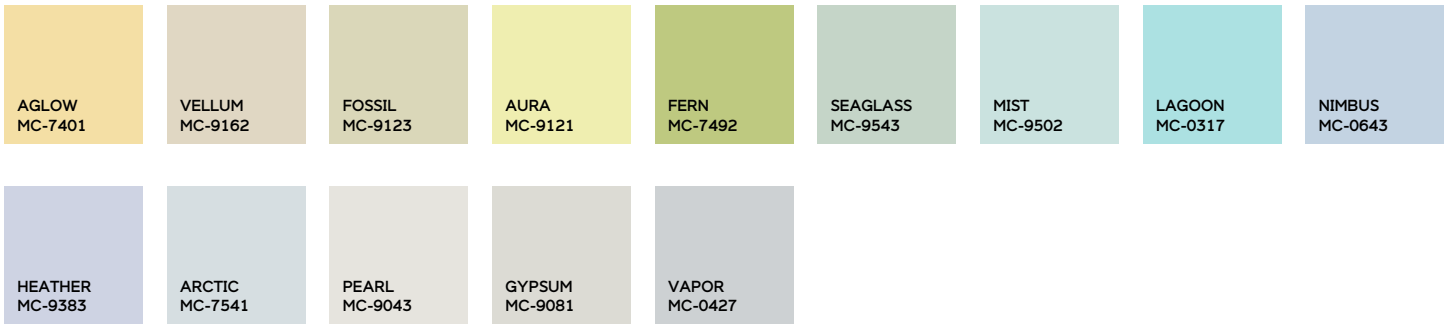

MOORECOLORS™

The colors in any given space immediately influence mood and mental response, and can be used to foster creativity, focus, relaxation, and collaboration. Because we understand how much goes into choosing just the right colors for your spaces, we are pleased to offer a wide spectrum of glass board colors, all available in 90 days or less, with minimal MOQs.

QUICKSHIP COLLECTION

COLORMATCH COLLECTION (formulated to match existing MooreCo furniture colors)

DAYBREAK COLLECTION

DAYLIGHT COLLECTION

TWILIGHT COLLECTION

MIDNIGHT COLLECTION