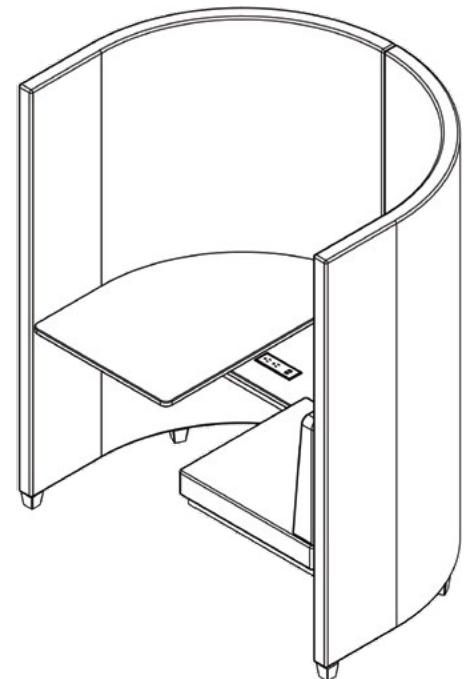

Privacy Pods feature a built-in work surface that provides ample space for a laptop, and a side table to stow your bag, backpack, or other belongings.

Upholstered for sound-dampening, the curved wall shape is designed to reduce noise, providing a quiet workspace. Both short and tall privacy wall options are available.

Orientation:

- Left-hand (.L) or right-hand (.R)

MooreCo furniture is customizable! View our most up-to-date laminate and edge band offering online by clicking the button below:

[VIEW MATERIAL LIBRARY](#)

PART NO.	DESCRIPTION	DIMENSIONS
PRIVACY POD (TALL)		
SG.SPP.UPP.533962.NP.R-XXXX-XX	Privacy Pod - Tall (Right)	62"H x 53"W x 39"D
SG.SPP.UPP.533962.NP.L-XXXX-XX	Privacy Pod - Tall (Left)	62"H x 53"W x 39"D
SG.SPP.UPP.533962.P.R-XXXX-XX	Privacy Pod - Tall + Power (Right)	62"H x 53"W x 39"D
SG.SPP.UPP.533962.P.L-XXXX-XX	Privacy Pod - Tall + Power (Left)	62"H x 53"W x 39"D

PART NO.	DESCRIPTION	DIMENSIONS
PRIVACY POD (SHORT)		
SG.SPP.UPP.533948.NP.R-XXXX-XX	Privacy Pod - Short (Right)	48"H x 53"W x 39"D
SG.SPP.UPP.533948.NP.L-XXXX-XX	Privacy Pod - Short (Left)	48"H x 53"W x 39"D
SG.SPP.UPP.533948.P.R-XXXX-XX	Privacy Pod - Short + Power (Right)	48"H x 53"W x 39"D
SG.SPP.UPP.533948.P.L-XXXX-XX	Privacy Pod - Short + Power (Left)	48"H x 53"W x 39"D