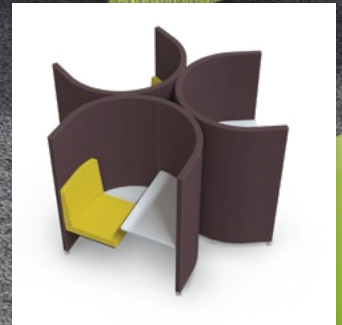

PRIVACY POD

by MooreCo

Cozy and private individual work space

A comfortable solution for focused study or rest.

MOORECO™

Privacy Pod

Cozy and private individual work space makes a comfortable solution for focused study or rest.

Privacy Pods feature a built-in work surface that provides ample space for a laptop, and a side table to stow your bag, backpack, or other belongings.

Upholstered for sound-dampening, the curved wall shape is designed to reduce noise, providing a quiet workspace. Both short and tall privacy wall options are available.

Orientation:

- Left-hand (.L) or right-hand (.R)

MooreCo furniture is customizable! View our most up-to-date laminate and edge band offering online by clicking the button below:

[VIEW MATERIAL LIBRARY](#)