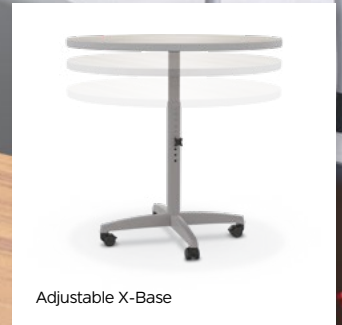

FREQUENCY TABLE

by MooreCo

C-Leg Base

Flip Top T-Leg Base

X-Base

Adjustable X-Base

More than just a training table.

Versatility that extends beyond the classroom.

MOORECO™

Frequency Table

More than just a training table, Frequency brings versatility that extends beyond the classroom.

Frequency is a solid solution for paired seating in training rooms environments. But with a variety of base styles, wide range of surface options, its versatility extends beyond the classroom.

Offering a clean and functional leg design for group learning and discussion spaces, the C-Leg base provides ease of access and movement.

Sometimes you need a bit more space. Frequency's flip top T-Leg base with quick release handle lets you easily nest unneeded tables.

Ideal for group seating comfort, the X-Base option provides optimum leg room for easy space sharing.

Platinum base standard. Black and charcoal may have extended lead times. Available with glides or casters.