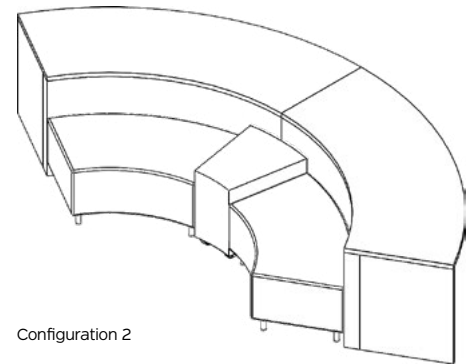

Configuration 2:

- Fully upholstered bench with no back
- Aluminum legs on bench
- Center wedge table
- 30"H surface
- Qty 2 - BM.CO.TB.883630
- Qty 2 - BM.CO.B.512818.NB
- Qty 1 - CO.ST.2119131

Configuration 3:

- Fully upholstered bench with no back
- Aluminum legs on bench
- 41"H surface
- Qty 2 - BM.CO.TB.883641
- Qty 2 - BM.CO.B.602918.NB

Required to Specify

Finishes:

- Laminate selections (-XXXX)
- COM or graded-in fabric selection (-FABRICNAME)

MooreCo furniture is customizable! View our most up-to-date laminate and edge band offering online by clicking the button below:

[VIEW MATERIAL LIBRARY](#)

PART NO.	DESCRIPTION	DIMENSIONS
COCOON CONFIGURATIONS		
SG.CO.1527041-XXXX	Cocoon Configuration 1	41"H × 152"W × 70"D
SG.CO.1527030.NB.ST-XXXX	Cocoon Configuration 2	30"H × 152"W × 70"D
SG.CO.1527041.NB-XXXX	Cocoon Configuration 3	41"H × 152"W × 70"D

PART NO.	DESCRIPTION	DIMENSIONS
COCOON - LAMINATE PIECES		
BM.CO.TB.883641-XXXX	Cocoon High Surface	41"H × 88"W × 36"D
BM.CO.TB.883630-XXXX	Cocoon Low Surface	30"H × 88"W × 36"D
BM.CO.ST.211913-XXXX	Cocoon Divider	22"H × 24.5"W × 20"D

PART NO.	DESCRIPTION	DIMENSIONS
COCOON - SOFT SEATING PIECES		
BM.CO.B.602930	Cocoon Bench + Back Rest	30"H × 60"W × 29"D
BM.CO.B.602918.NB	Cocoon Bench	18"H × 60"W × 29"D
BM.CO.B.512830	Cocoon Small Bench + Back Rest	30"H × 51"W × 28"D
BM.CO.B.512818.NB	Cocoon Small Bench	18"H × 51"W × 28"D

MOORECO™

MOORECO INC.
2885 Lorraine Avenue | Temple, TX 76501
p: 800.749.2258 | f: 866.888.7483
moorecoinc.com