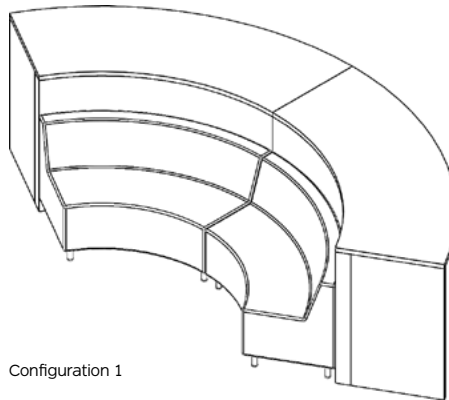

Configuration 2:

- Fully upholstered bench with no back
- Aluminum legs on bench
- Center wedge table
- 30"H surface
- Qty 2 - BM.CO.TB.883630
- Qty 2 - BM.CO.B.512818.NB
- Qty 1 - CO.ST.2119131

Configuration 3:

- Fully upholstered bench with no back
- Aluminum legs on bench
- 41"H surface
- Qty 2 - BM.CO.TB.883641
- Qty 2 - BM.CO.B.602918.NB

Required to Specify

Finishes:

- Laminate selections (-XXXX)
- COM or graded-in fabric selection (-FABRICNAME)

MooreCo furniture is customizable! View our most up-to-date laminate and edge band offering online by clicking the button below:

[VIEW MATERIAL LIBRARY](#)

PART NO.	DESCRIPTION	DIMENSIONS
COCOON CONFIGURATIONS		
SG.CO.1527041-XXXX	Cocoon Configuration 1	41"H × 152"W × 70"D
SG.CO.1527030.NB.ST-XXXX	Cocoon Configuration 2	30"H × 152"W × 70"D
SG.CO.1527041.NB-XXXX	Cocoon Configuration 3	41"H × 152"W × 70"D

PART NO.	DESCRIPTION	DIMENSIONS
COCOON - LAMINATE PIECES		
BM.CO.TB.883641-XXXX	Cocoon High Surface	41"H × 88"W × 36"D
BM.CO.TB.883630-XXXX	Cocoon Low Surface	30"H × 88"W × 36"D
BM.CO.ST.211913-XXXX	Cocoon Divider	22"H × 24.5"W × 20"D

PART NO.	DESCRIPTION	DIMENSIONS
COCOON - SOFT SEATING PIECES		
BM.CO.B.602930	Cocoon Bench + Back Rest	30"H × 60"W × 29"D
BM.CO.B.602918.NB	Cocoon Bench	18"H × 60"W × 29"D
BM.CO.B.512830	Cocoon Small Bench + Back Rest	30"H × 51"W × 28"D
BM.CO.B.512818.NB	Cocoon Small Bench	18"H × 51"W × 28"D

MOORECO™

MOORECO INC.
2885 Lorraine Avenue | Temple, TX 76501
p: 800.749.2258 | f: 866.888.7483
moorecoinc.com