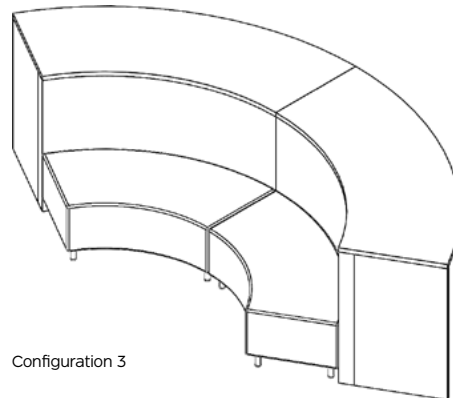

Configuration 2:

- Fully upholstered bench with no back
- Aluminum legs on bench
- Center wedge table
- 30"H surface
- Qty 2 - BM.CO.TB.883630
- Qty 2 - BM.CO.B.512818.NB
- Qty 1 - CO.ST.2119131

Configuration 3:

- Fully upholstered bench with no back
- Aluminum legs on bench
- 41"H surface
- Qty 2 - BM.CO.TB.883641
- Qty 2 - BM.CO.B.602918.NB

Required to Specify

Finishes:

- Laminate selections (-XXXX)
- COM or graded-in fabric selection (-FABRICNAME)

MooreCo furniture is customizable! View our most up-to-date laminate and edge band offering online by clicking the button below:

[VIEW MATERIAL LIBRARY](#)

PART NO.	DESCRIPTION	DIMENSIONS
COCOON CONFIGURATIONS		
SG.CO.1527041-XXXX	Cocoon Configuration 1	41"H × 152"W × 70"D
SG.CO.1527030.NB.ST-XXXX	Cocoon Configuration 2	30"H × 152"W × 70"D
SG.CO.1527041.NB-XXXX	Cocoon Configuration 3	41"H × 152"W × 70"D

PART NO.	DESCRIPTION	DIMENSIONS
COCOON - LAMINATE PIECES		
BM.CO.TB.883641-XXXX	Cocoon High Surface	41"H × 88"W × 36"D
BM.CO.TB.883630-XXXX	Cocoon Low Surface	30"H × 88"W × 36"D
BM.CO.ST.211913-XXXX	Cocoon Divider	22"H × 24.5"W × 20"D

PART NO.	DESCRIPTION	DIMENSIONS
COCOON - SOFT SEATING PIECES		
BM.CO.B.602930	Cocoon Bench + Back Rest	30"H × 60"W × 29"D
BM.CO.B.602918.NB	Cocoon Bench	18"H × 60"W × 29"D
BM.CO.B.512830	Cocoon Small Bench + Back Rest	30"H × 51"W × 28"D
BM.CO.B.512818.NB	Cocoon Small Bench	18"H × 51"W × 28"D

MOORECO™

MOORECO INC.
2885 Lorraine Avenue | Temple, TX 76501
p: 800.749.2258 | f: 866.888.7483
moorecoinc.com