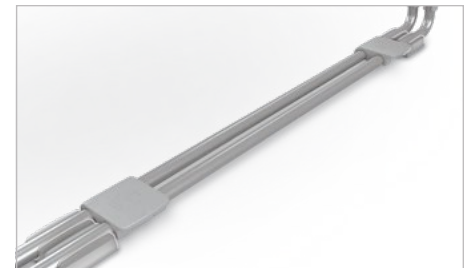

AKT WIRE BASE GANGING CLIP

Keep your Akt wire base chairs and stools ganged together with a handy and easy to use clip.

- Convenient ganging clip joins your Akt wire base chair or stool set ups with ease.
- Durable construction clip mounts easily to the Akt wire bases to securely join rows together, ideal for training settings, meetings, assemblies, and other group environments.
- Easy to attach and remove. Platinum color blends easily with the chair bases.
- SCS Indoor Advantage Gold Certified.

PART NO.	ITEM	DIMENSIONS	SHIP WT.
56251	Akt Wire Base Ganging Clip	set of 2	1 lb

Shipping weights are listed on a per item basis and may vary based on quantities ordered.

*Ships UPS.

**Ships UPS with large package surcharge or additional handling fee.