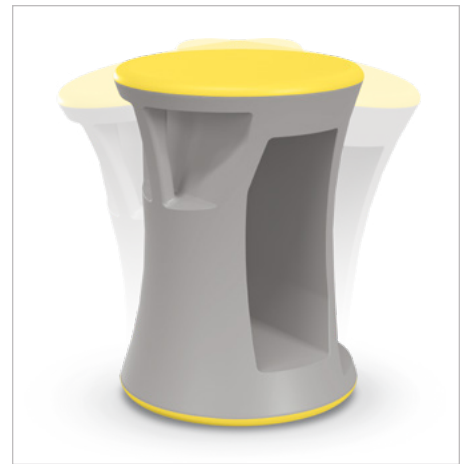

HIERARCHY FLIPZ STOOL

Stacking/Rocking Stool

HIERARCHY FLIPZ STOOL

- The unique, modern, and ergonomic design of the Hierarchy Flipz Stacking Rocking Stool fits right in today's classroom, allowing kids to be active even while sitting.
- Colorful options coordinate flawlessly with our line of Hierarchy furniture and maker space products.
- Double-ended stool can be used on one end as stationary seating and on the other as a rocking stool, offering gentle movement in all directions.
- Works like an exercise ball to keep a child's body moving, burning off extra energy and providing an outlet for restlessness.
- Body is lightweight and easy to move, but durable enough to stand up to every day use. Features a handle on each end for easy flipping, as well as storage compartments.
- Each end is made with slip resistant rubber to keep the stool stable on any flooring material. Stools stack for easy storage when not in use.
- SCS Indoor Advantage Gold Certified.

MooreCo furniture is customizable! View our most up-to-date laminate and edge band offering online by clicking the button below:

[VIEW MATERIAL LIBRARY](#)

PART NO.	ITEM	DIMENSIONS	SHIP WT.
83464-XXXX*	Hierarchy Flipz Stacking Rocking Stool (Specify Color)	17.1"H x 12"W x 12"D	7 lbs