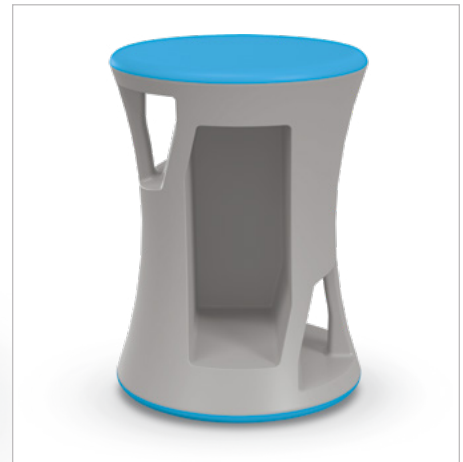

HIERARCHY FLIPZ STOOL

Stacking/Rocking Stool

HIERARCHY FLIPZ STOOL

- The unique, modern, and ergonomic design of the Hierarchy Flipz Stacking Rocking Stool fits right in today's classroom, allowing kids to be active even while sitting.
- Colorful options coordinate flawlessly with our line of Hierarchy furniture and maker space products.
- Double-ended stool can be used on one end as stationary seating and on the other as a rocking stool, offering gentle movement in all directions.
- Works like an exercise ball to keep a child's body moving, burning off extra energy and providing an outlet for restlessness.
- Body is lightweight and easy to move, but durable enough to stand up to every day use. Features a handle on each end for easy flipping, as well as storage compartments.
- Each end is made with slip resistant rubber to keep the stool stable on any flooring material. Stools stack for easy storage when not in use.
- SCS Indoor Advantage Gold Certified.

MooreCo furniture is customizable! View our most up-to-date laminate and edge band offering online by clicking the button below:

[VIEW MATERIAL LIBRARY](#)

PART NO.	ITEM	DIMENSIONS	SHIP WT.
83464-XXXX*	Hierarchy Flipz Stacking Rocking Stool (Specify Color)	17.1"H x 12"W x 12"D	7 lbs