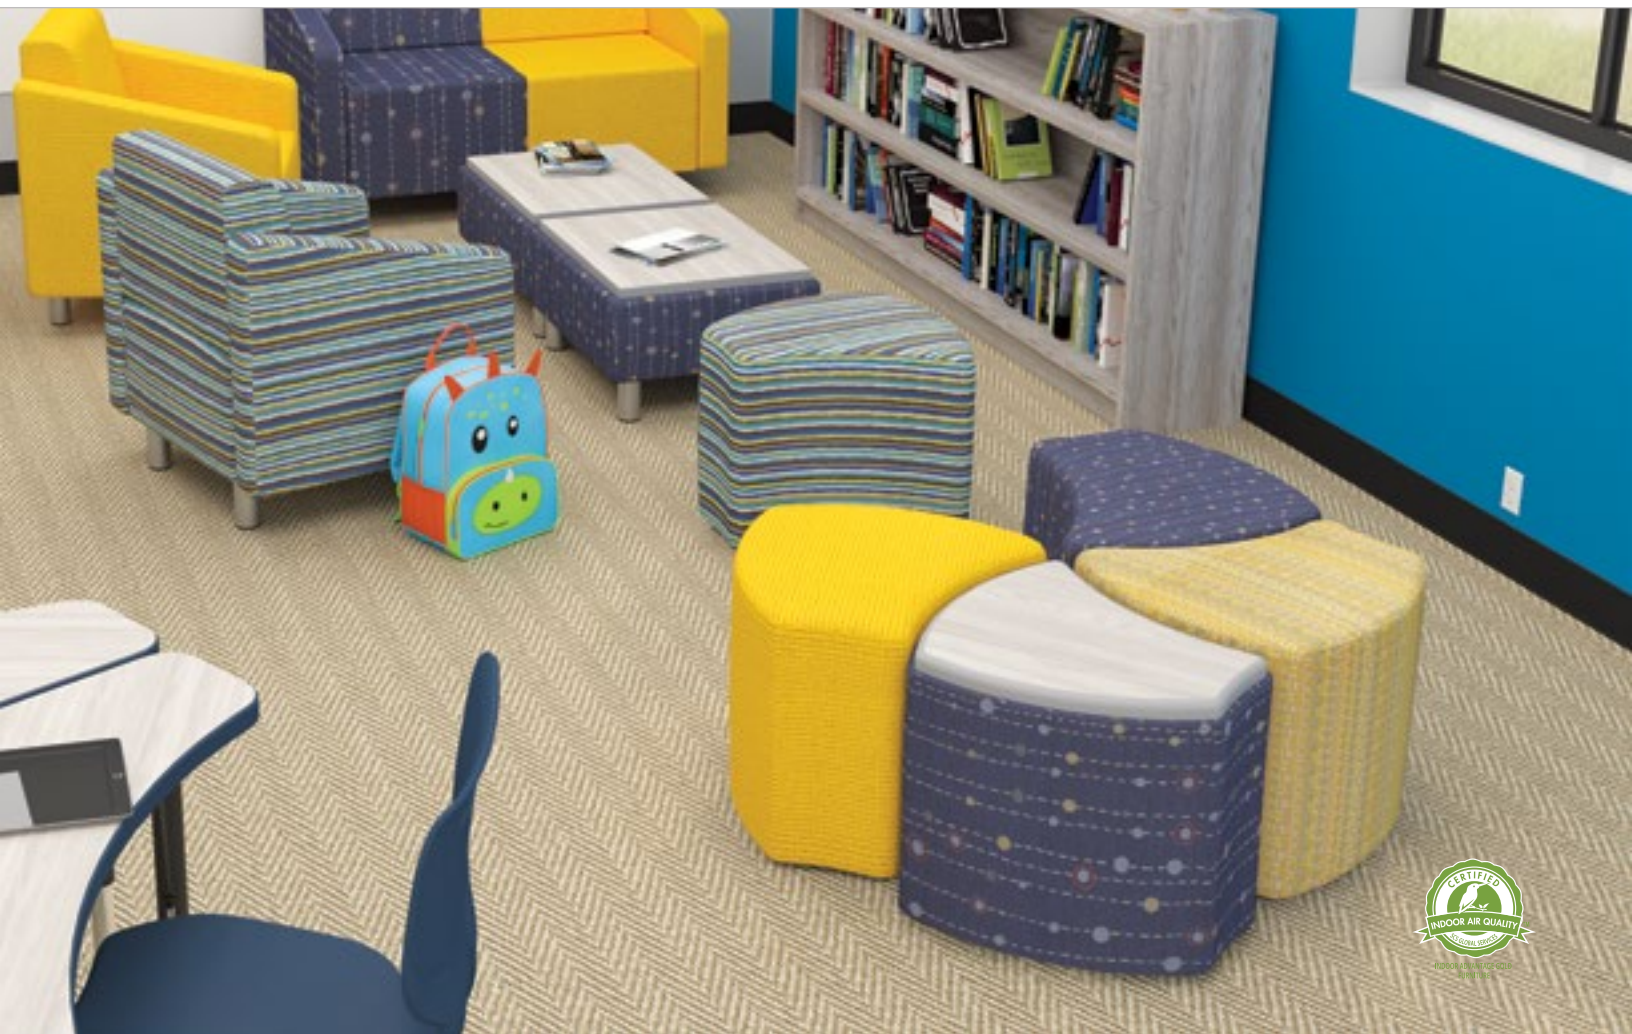

# KIDS SHAPES SOFT SEATING

## CONSTRUCTION & FEATURES:

- Soft seating creates a welcoming and comfortable environment by establishing islands of quiet and calm where creativity, collaboration, and socialization can flow naturally.
- Adding flexible seating to your spaces increases a user's sensory experience, shown to improve calmness, focus, and reduce tension. By creating space where humans of all ages can relax, you foster positive attitudes and encourage learning.
- Kids soft seating is 30% smaller than standard soft seating, making it ideal for the K-5 age range.
- Coordinating pieces configure as circular or straight arrangements.
- Top stitched sewing details in upholstery. Textiles available through graded-in fabric program, or COM by approval. Includes floor safe nylon glides.
- Available with optional integrated electrical USB and 110v outlets.
- Manufactured in the USA from commercial grade 3/4" plywood and hardwoods.
- Tables feature 1" MDF core with a variety of HPL laminate and edge band options.
- Twelve year limited warranty on seating and five years for table versions.
- Prop 65 and CAL 117-2013 compliant. 400 lb. capacity.
- SCS Indoor Advantage Gold Certified.

## KIDS SHAPES SOFT SEATING:

**Kids Shapes Bench**  
915S

16"H x 18"W x 20"D • 15 lbs

**Kids Shapes Table**  
915T

16"H x 18"W x 20"D • 24 lbs