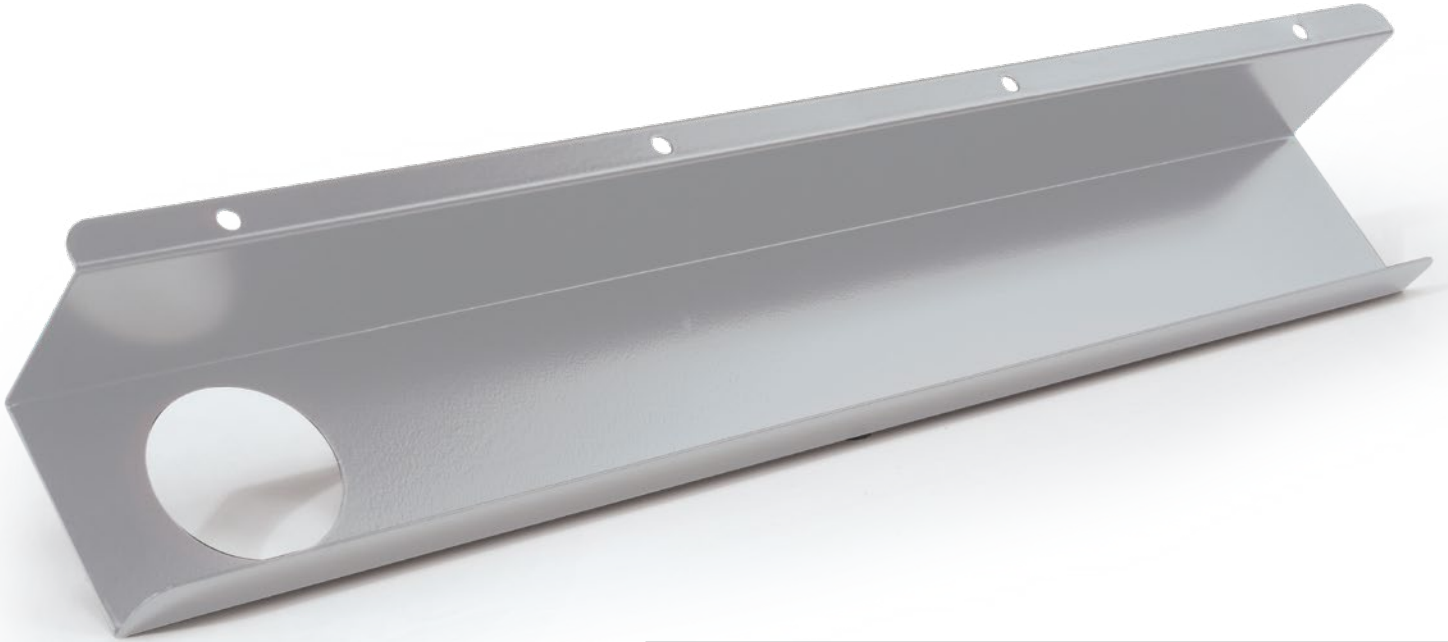

# CABLE MANAGEMENT TRAY

- Control your cables at the source! The Cable Management Tray features a generous trough with a grommet for easy routing of cables and cords, keeping your workstation tidy and organized.
- Mounts to the bottom of a desktop or other surface for instant cable control.
- Durable tray is constructed of powder-coated steel in platinum. Sold in sets of two.
- SCS Indoor Advantage Gold Certified.

PART NO.	ITEM	DIMENSIONS	SHIP WT.
65850*	Cable Management Tray (set of 2)	3"H x 21.5"W x 2.5"D	4 lbs

Shipping weights are listed on a per item basis and may vary based on quantities ordered.

\*Ships UPS.