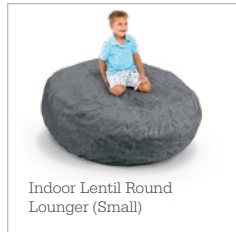

The
char
That
true equ
- Mart
King

Indoor Lentil Round Lounger (Large)

Indoor Lima Lounger (Small)

Indoor Lentil Round Lounger (Small)

Indoor Lima Lounger (Large)

Buckskin

Charcoal

Lipstick

Navy

Purple

Sea Blue

Tide Pool

Beanies by MooreCo (Indoor)

Featuring the same soft and comfortable interior cushioning used for our highest quality soft seating, these bean bag chairs come in multiple sizes and versions for both indoor and outside settings. Indoor styles feature an exterior of cozy microsuede. Available in select fabrics and multiple colors to suit any room with style. Beanies were designed with humans of all ages in mind, featuring a standard childproof zipper for hours of play and restoration.