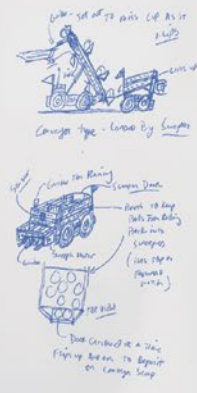

- Choose from five indoor styles, including: Lima Lounger (two sizes available), Lentil Round Lounger (two sizes available), and the Pinto Pillow.
- Each Beanie includes a standard childproof zipper and is suitable for all ages.

Indoor Pinto Pillow

"Intelligence plus
character...
That is the goal of
true education."

- Martin Luther
King, Jr.

REMINDER:
SPRING BREAK
NEXT WEEK!

Childproof zipper and 100% washable dual layer

Outdoor Chana Lounge Chair