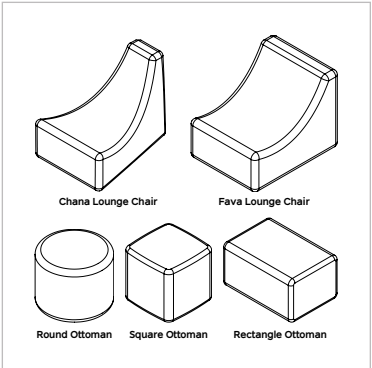

Indoor Pinto Pillow

"Intelligence plus
character...
That is the goal of
true education."

- Martin Luther
King, Jr.

REMINDER:
SPRING BREAK
NEXT WEEK!

Childproof zipper and 100% washable dual layer

Outdoor Chana Lounge Chair

Outdoor Fava Lounge Chair + Outdoor Square Ottoman

Outdoor Fava Lounge Chair

Ginkgo

Navy

Jockey Red

Tuscan

Beanies by MooreCo (Outdoor)

Featuring soft and comfortable cushioning, these bean bag chairs come in multiple sizes and versions for both indoor and outside settings. Outdoor Beanies feature 100% machine washable exterior made of Sunbrella canvas. Available in select fabrics and multiple colors to suit any space with style.

- Choose from five outdoor styles, including: Chana Lounge Chair, Fava Lounge Chair, square ottoman, round ottoman, or rectangle ottoman.
- 100% machine washable dual layer bean bag with removable insert.