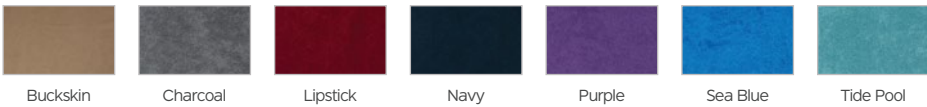

The
char
That
true equ
- Mart
King

Indoor Lentil Round Lounger (Large)

Indoor Lima Lounger (Small)

Indoor Lentil Round Lounger (Small)

Indoor Lima Lounger (Large)

Buckskin

Charcoal

Lipstick

Navy

Purple

Sea Blue

Tide Pool

Beanies by MooreCo (Indoor)

Featuring the same soft and comfortable interior cushioning used for our highest quality soft seating, these bean bag chairs come in multiple sizes and versions for both indoor and outside settings. Indoor styles feature an exterior of cozy microsuede. Available in select fabrics and multiple colors to suit any room with style. Beanies were designed with humans of all ages in mind, featuring a standard childproof zipper for hours of play and restoration.

- Choose from five indoor styles, including: Lima Lounger (two sizes available), Lentil Round Lounger (two sizes available), and the Pinto Pillow.
- Each Beanie includes a standard childproof zipper and is suitable for all ages.