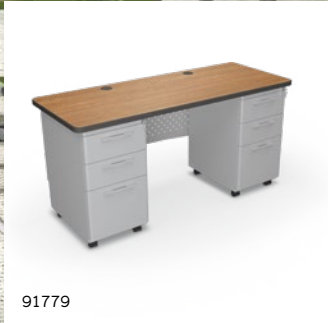

AVID MODULAR DESK SYSTEM

91779

The most versatile desking system around.

Create the configuration that works for you.