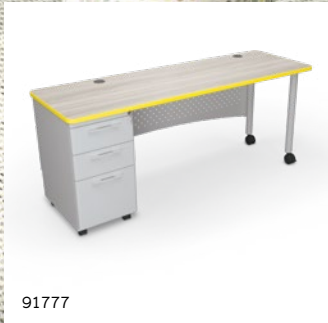

91777

The most versatile desking system around.

Create the configuration that works for you.