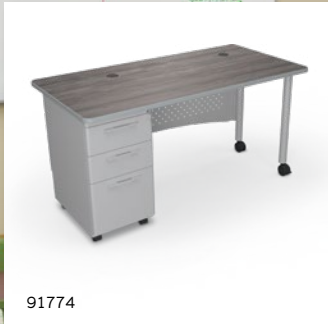

AVID MODULAR DESK SYSTEM

91774

The most versatile desking system around.

Create the configuration that works for you.