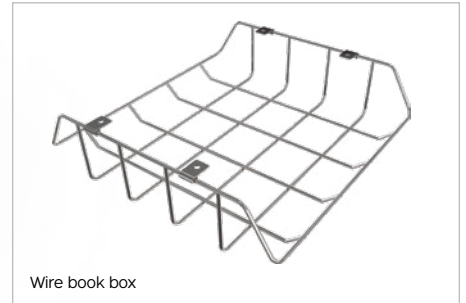

HIERARCHY BELUGA DESK

Configurable Student Desk System

A fun and creative element.

Ergonomic shape adds energy and inspiration to any group setting.

MOORECO™

HIERARCHY BELUGA DESK

- Fun and ergonomic shape adds energy and inspiration to any classroom or shared setting. Group students easily for collaborative projects or assignments.
- The Hierarchy Beluga Desk is an ideal configurable classroom system with full right- and left-hand accessibility. Available in two sizes: small and medium.
- Specifically designed for supporting a variety of learning modes to promote interaction in your classroom.
- Scratch-resistant 1-1/4" thick HPL top with T-mold edge banding. Available in standard and custom laminates and edge bands.
- Powder-coated steel legs are designed for quick assembly and one-screw adjustment, available with a platinum or black finish (please note: black youth height and standing height legs are considered custom and incur longer lead times and MOQs).
- Choose from three leg height adjustment ranges to fit the users and activities for your environment. Standard legs (1-1/2" diameter) adjust from 18" to 29"H. Youth height legs (1-1/2" diameter) adjust from 12" to 18"H. And standing height legs (1-3/4" diameter) adjust from 27" to 42"H.
- Legs include floor safe glides, or choose optional dual-wheel locking casters for easy pod configuration
- SCS Indoor Advantage Gold Certified.