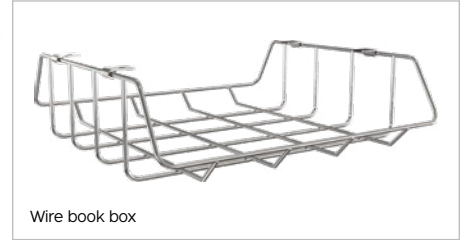

HIERARCHY BOOMERANG DESK

Configurable Student Desk System

Bringing collaboration back around.

Durable and versatile student desking fosters group learning activities.

MOORECO™

Locking casters

Pack hook

Wire book box

Enclosed book box

- Bringing collaboration back around. Durable and versatile student desking fosters group learning activities.
- The Hierarchy Boomerang Desk offers durability and custom options made to fit any classroom setting.
- Left- and right-hand accessible desks designed for individual, collaborative, or teacher-centered activities.
- Quick assembly and sturdy construction ensure that these desks will last through one educational career to the next.
- Comes with scratch resistant 1-1/4" thick HPL top and T-mold edge banding. Available in standard and custom laminates and edge bands.
- Powder-coated steel legs are designed for quick assembly and one-screw adjustment, available with a platinum or black finish (please note: black youth height and standing height legs are considered custom and incur longer lead times and MOQs).
- Choose from three leg height adjustment ranges to fit the users and activities for your environment. Standard legs (1-1/2" diameter) adjust from 18" to 29"H. Youth height legs (1-1/2" diameter) adjust from 12" to 18"H. And standing height legs (1-3/4" diameter) adjust from 27" to 42"H.
- Legs include floor safe glides, or choose optional dual-wheel locking casters for easy pod configuration
- SCS Indoor Advantage Gold Certified.