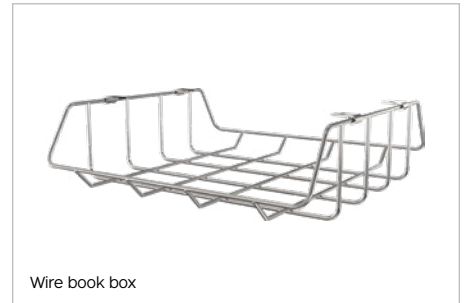

# HIERARCHY CHEVRON

Configurable Student Desk & Table System

**Versatile shape for multiple configurations.**

Group students easily for collaborative projects or assignments.

MOORECO™

Locking casters

Pack hook

Wire book box

## HIERARCHY CHEVRON DESK & TABLE

- Versatile shape for multiple configurations. Group students easily for collaborative projects or assignments.
- The Hierarchy Chevron Desk and Table are an ideal configurable classroom system with full right- and left-hand accessibility.
- Specifically designed for supporting a variety of learning modes to promote interaction in your classroom.
- Comes with scratch resistant 1-1/4" thick HPL top and T-mold edge banding. Available in standard and custom laminates and edge bands.
- Powder-coated steel legs are designed for quick assembly and one-screw adjustment, available with a platinum or black finish (please note: black youth height and standing height legs are considered custom and incur longer lead times and MOQs).
- Choose from three leg height adjustment ranges to fit the users and activities for your environment. Standard legs (1-1/2" diameter) adjust from 18" to 29"H. Youth height legs (1-1/2" diameter) adjust from 12" to 18"H. And standing height legs (1-3/4" diameter) adjust from 27" to 42"H.
- Legs include floor safe glides, or choose optional dual-wheel locking casters for easy pod configuration.
- SCS Indoor Advantage Gold Certified.